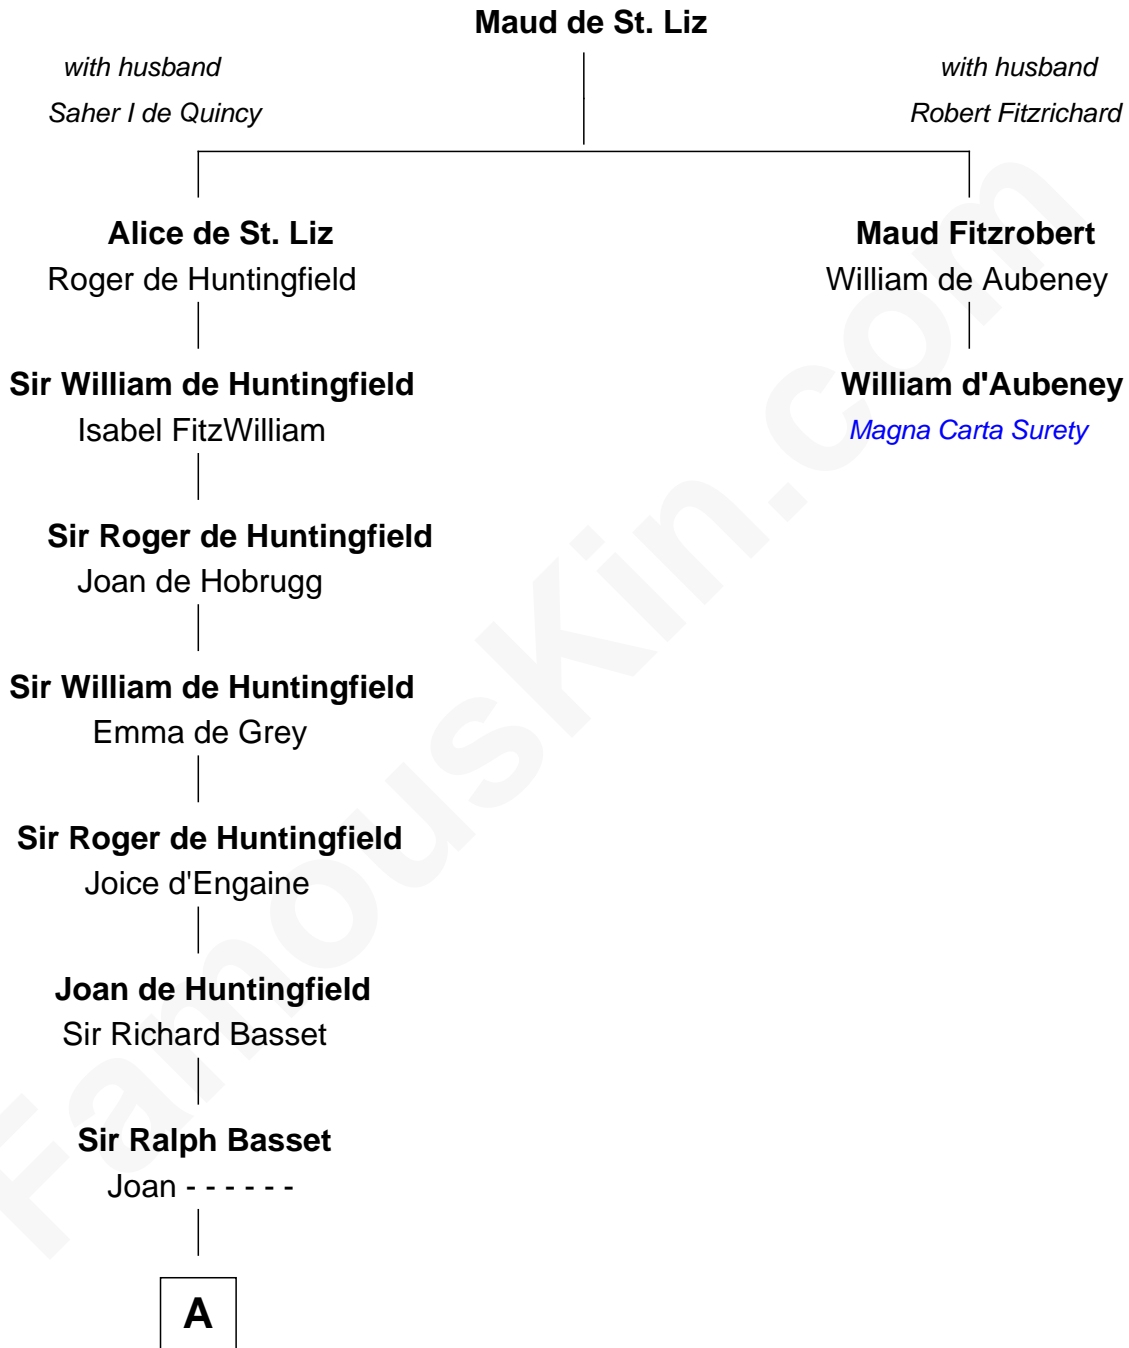

# FamousKin.com

## Relationship Chart of

### Robert Townsend

Member of the Culper Spy Ring during the American Revolution

1st cousin 20 times removed of

**William d'Aubeny**  
Magna Carta Surety

**A**

**Joan Basset**  
Thomas de Aylesbury

**Sir John Aylesbury**  
Isabel - - - - -