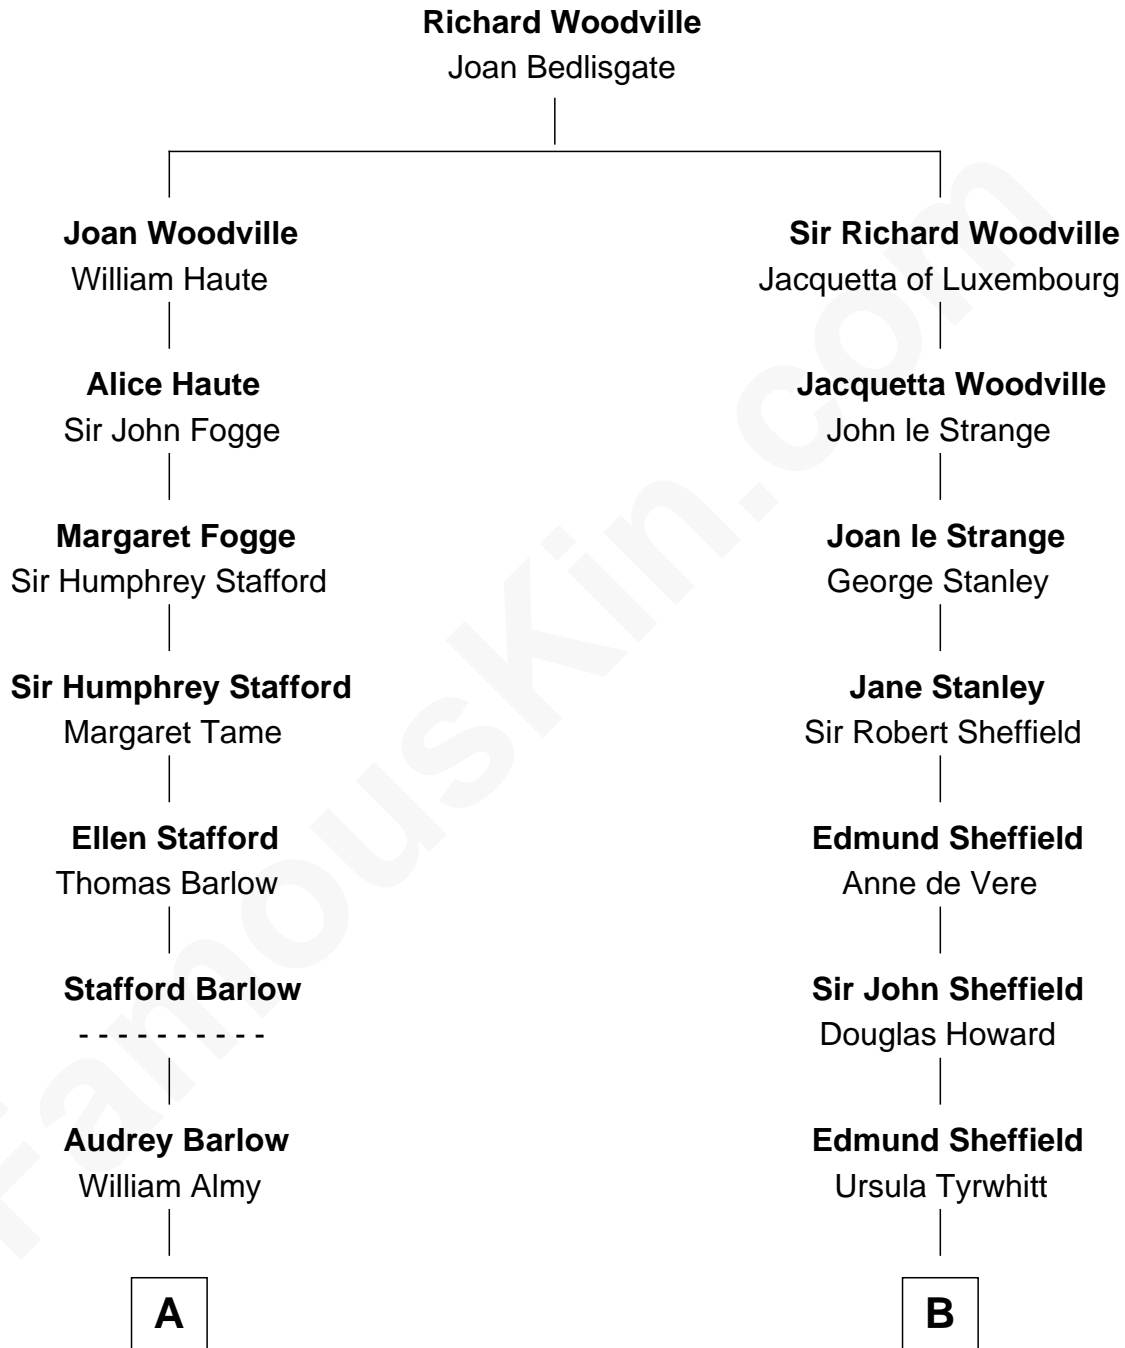

FamousKin.com

Relationship Chart of

Robert Townsend

Member of the Culper Spy Ring during the American Revolution

11th cousin 9 times removed of

Ellen DeGeneres

Comedienne and TV Personality

C

Alfred George DeGeneres

Julia E. Billiu

Elliot Everett DeGeneres

Ruth Elodie Martin

Elliot Everett DeGeneres

Betty Jane Pfeffer

Ellen DeGeneres

Comedienne and TV Personality