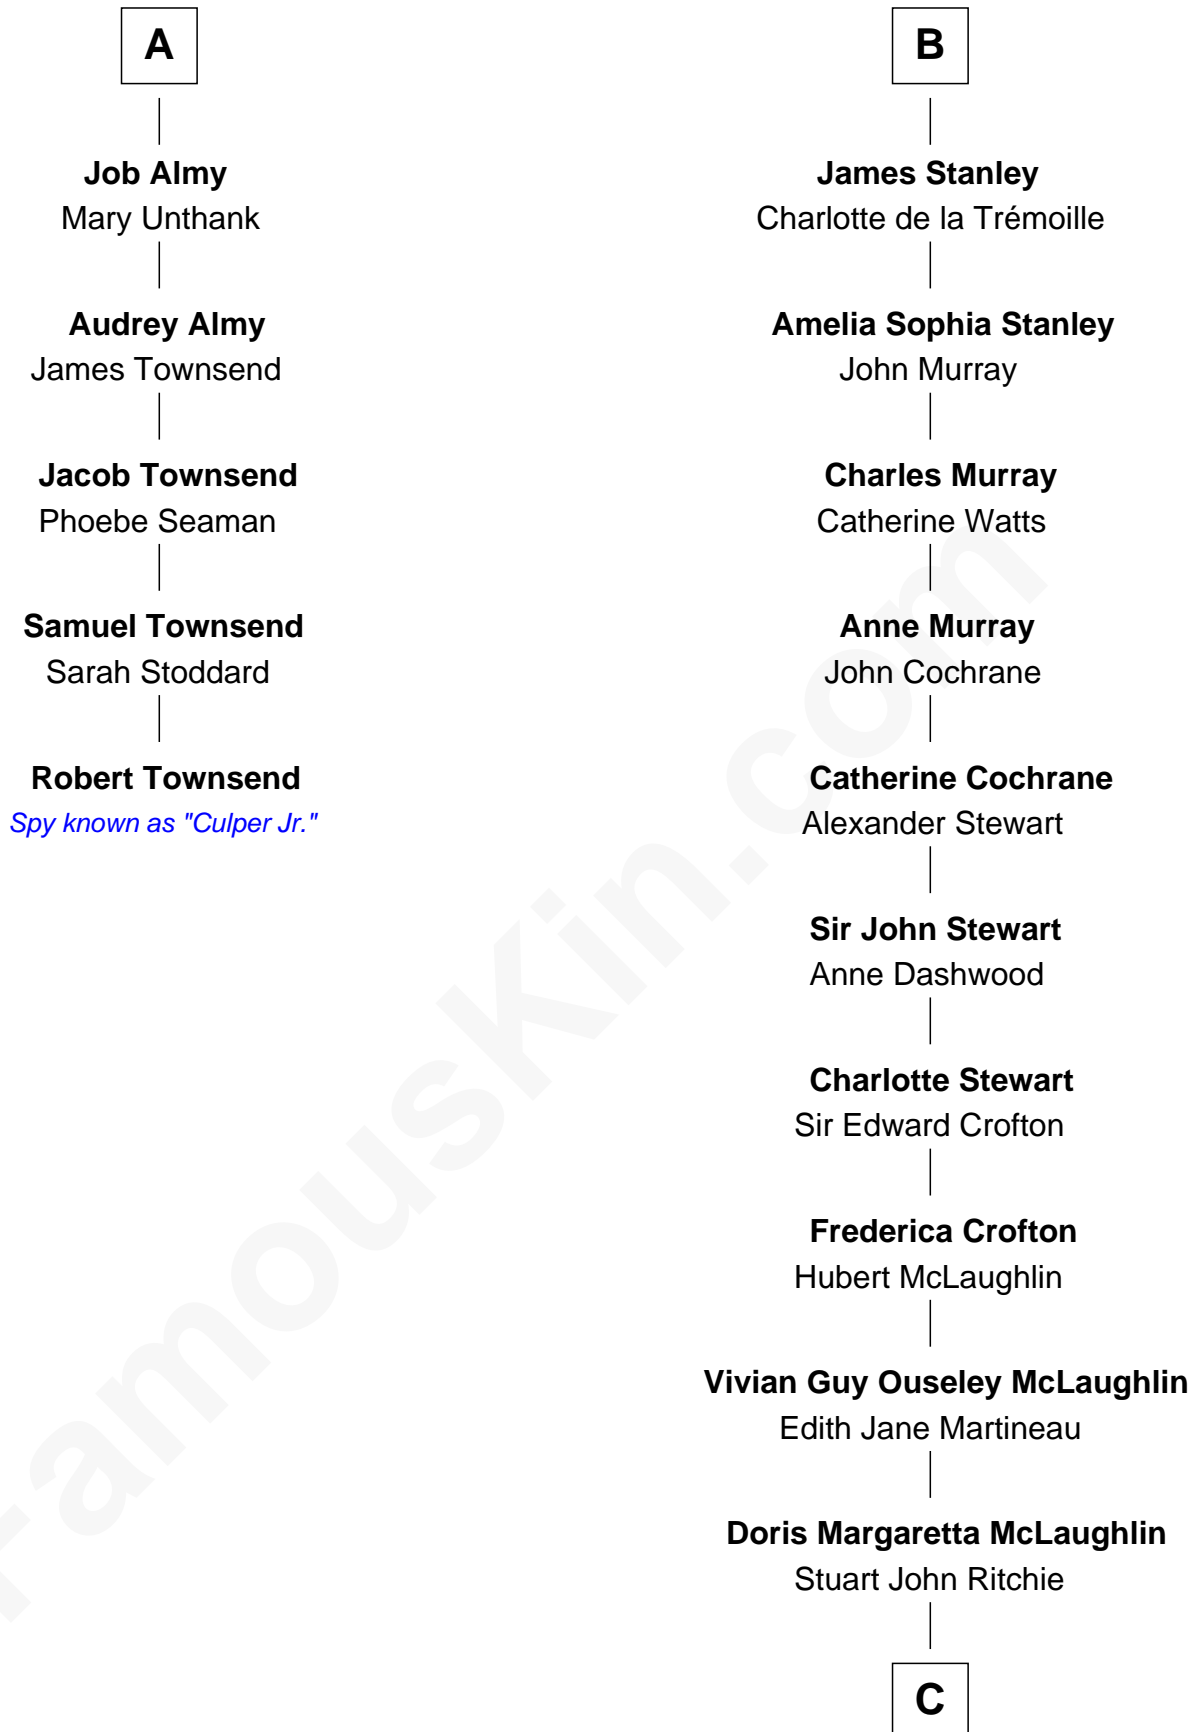

FamousKin.com

Relationship Chart of

Robert Townsend

Member of the Culper Spy Ring during the American Revolution

11th cousin 7 times removed of

Guy Ritchie

British Filmmaker

C

John Vivian Ritchie
Amber Mary Parkinson

Guy Ritchie
British Filmmaker

FamousKin.com