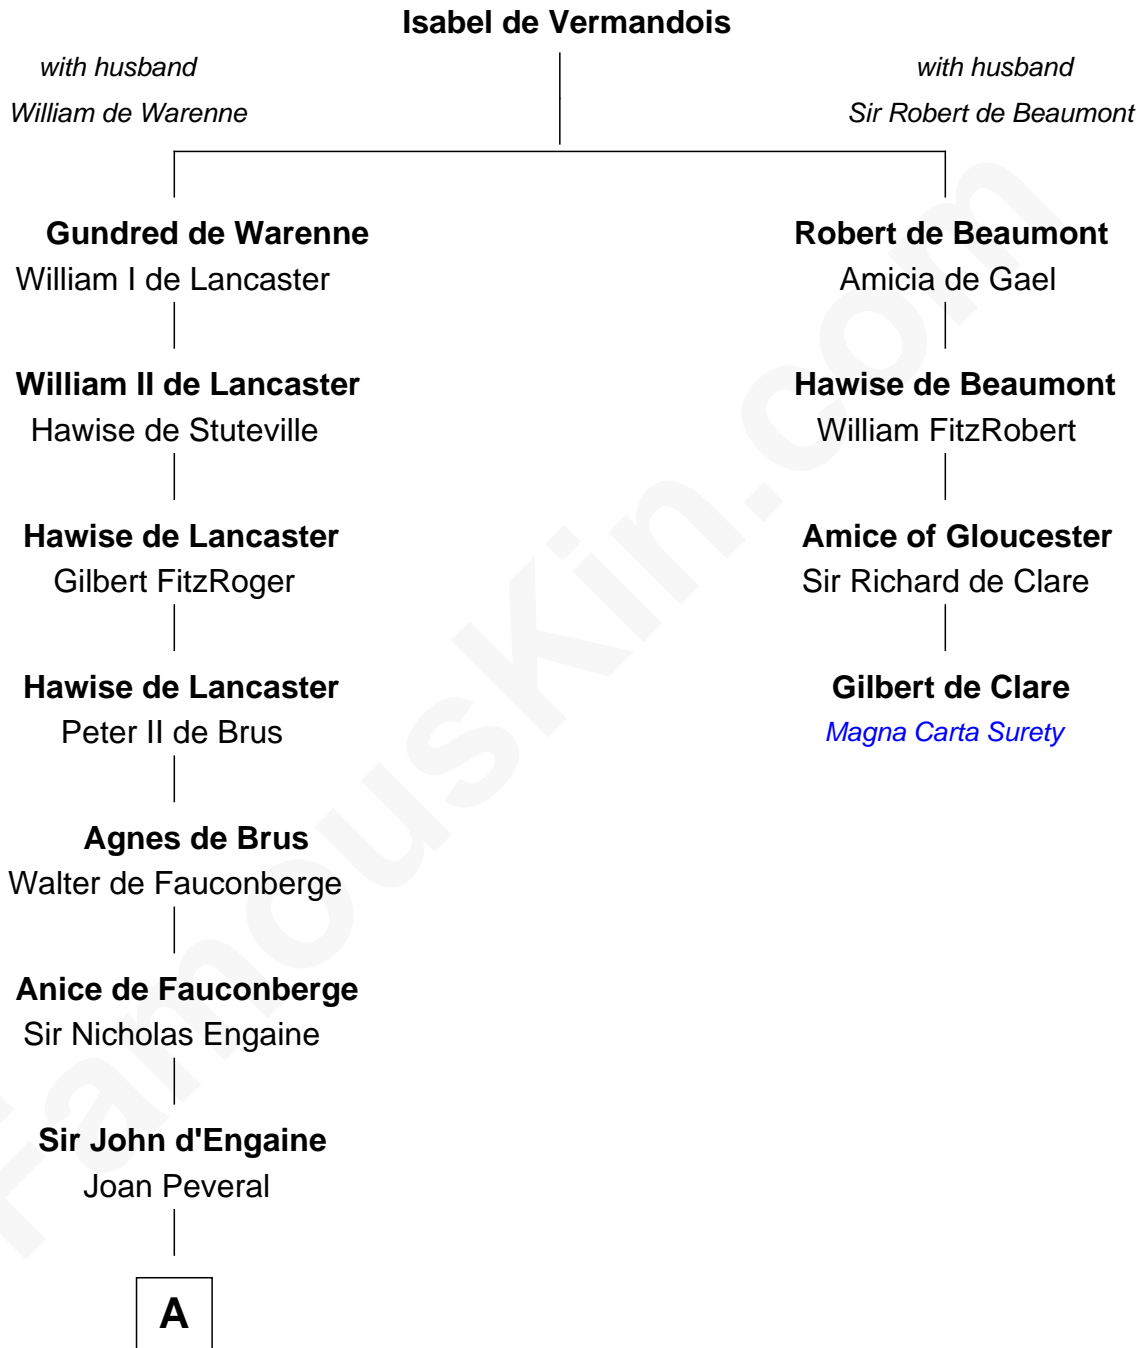

FamousKin.com

Relationship Chart of

Robert Townsend

Member of the Culper Spy Ring during the American Revolution

3rd cousin 17 times removed of

Gilbert de Clare
Magna Carta Surety

A

Elizabeth d'Engaine
Sir Laurence de Pabenham

Katherine Pabenham
Sir Thomas Aylesbury

Eleanor Aylesbury
Sir Humphrey Stafford

Humphrey Stafford
Katherine Fray

Sir Humphrey Stafford
Margaret Fogge

Sir Humphrey Stafford
Margaret Tame

Ellen Stafford
Thomas Barlow

Stafford Barlow

Audrey Barlow
William Almy

Job Almy
Mary Unthank

B

B

—
Audrey Almy
James Townsend

—
Jacob Townsend
Phoebe Seaman

—
Samuel Townsend
Sarah Stoddard