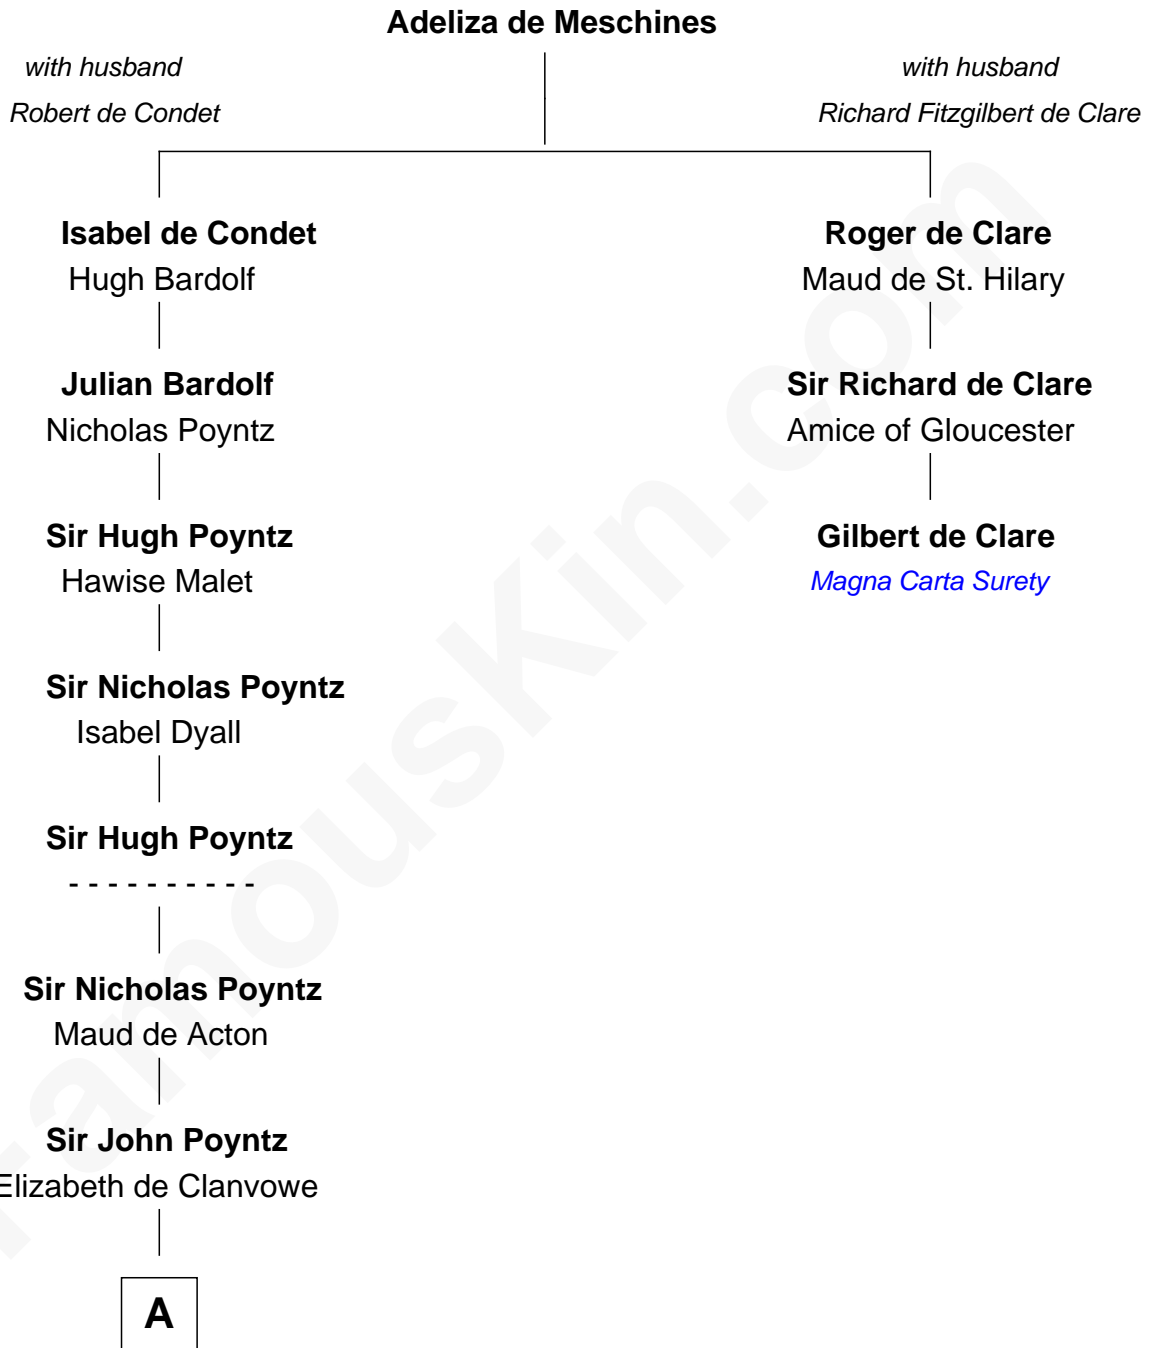

FamousKin.com

Relationship Chart of

Robert Townsend

Member of the Culper Spy Ring during the American Revolution

2nd cousin 18 times removed of

Gilbert de Clare
Magna Carta Surety

B

—
Audrey Almy
James Townsend

—
Jacob Townsend
Phoebe Seaman

—
Samuel Townsend
Sarah Stoddard

—
Robert Townsend
Spy known as "Culper Jr."

FamousKin.com