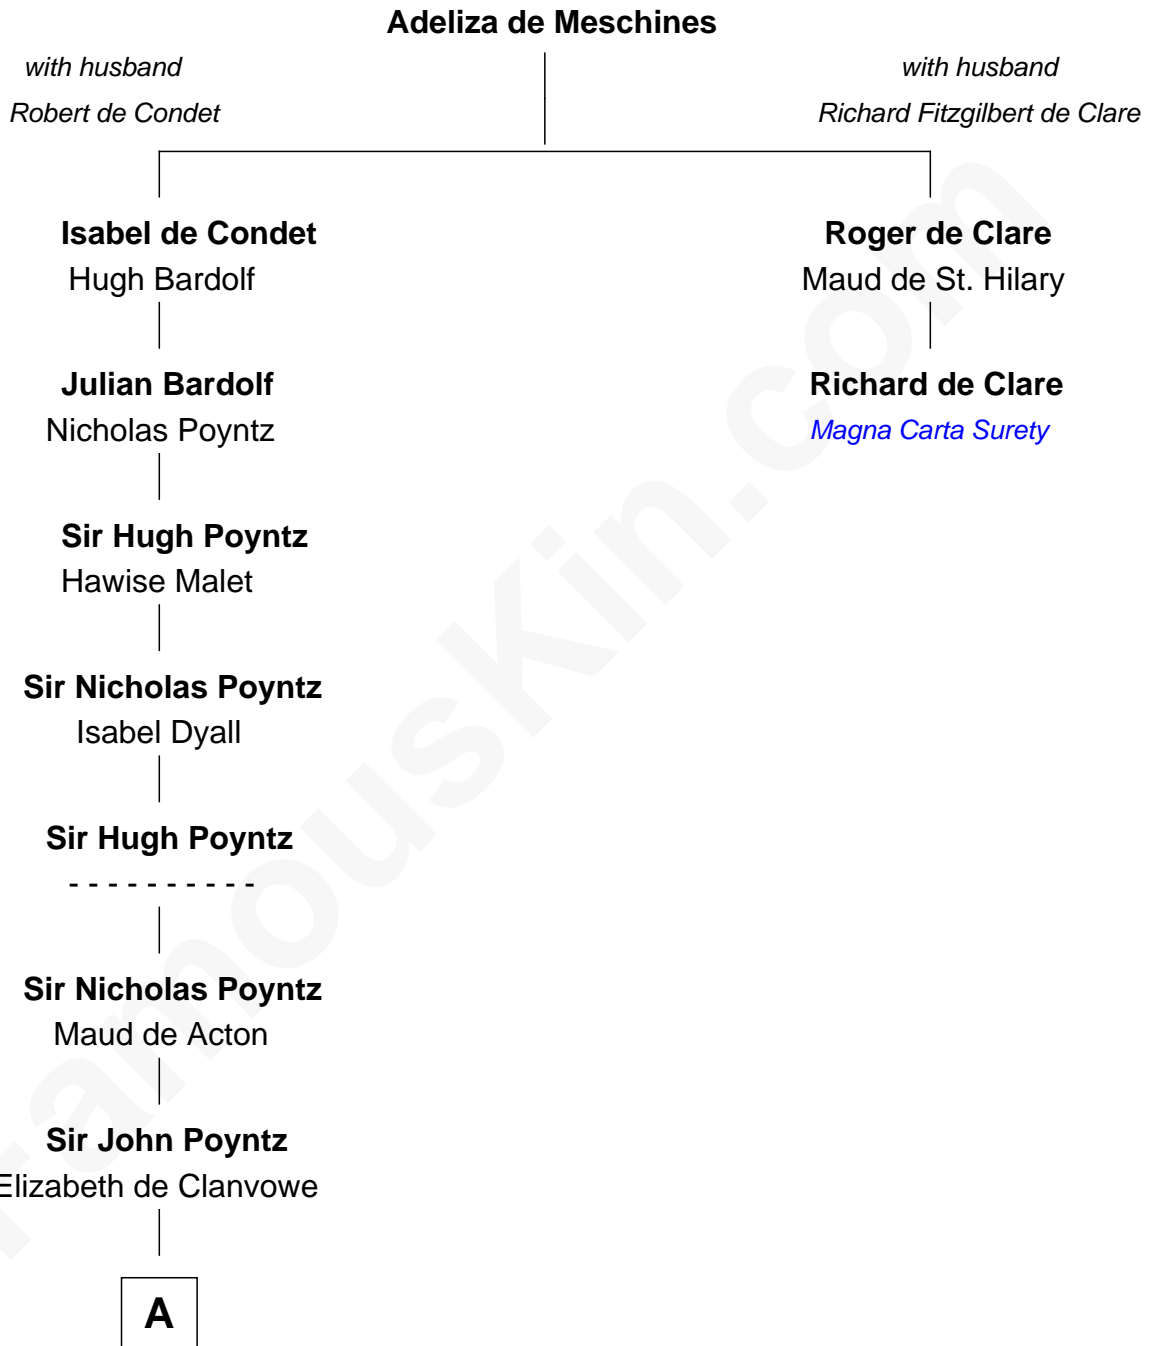

FamousKin.com

Relationship Chart of

Robert Townsend

Member of the Culper Spy Ring during the American Revolution

1st cousin 19 times removed of

Richard de Clare
Magna Carta Surety

B

—
Audrey Almy
James Townsend

—
Jacob Townsend
Phoebe Seaman

—
Samuel Townsend
Sarah Stoddard

—
Robert Townsend
Spy known as "Culper Jr."

FamousKin.com