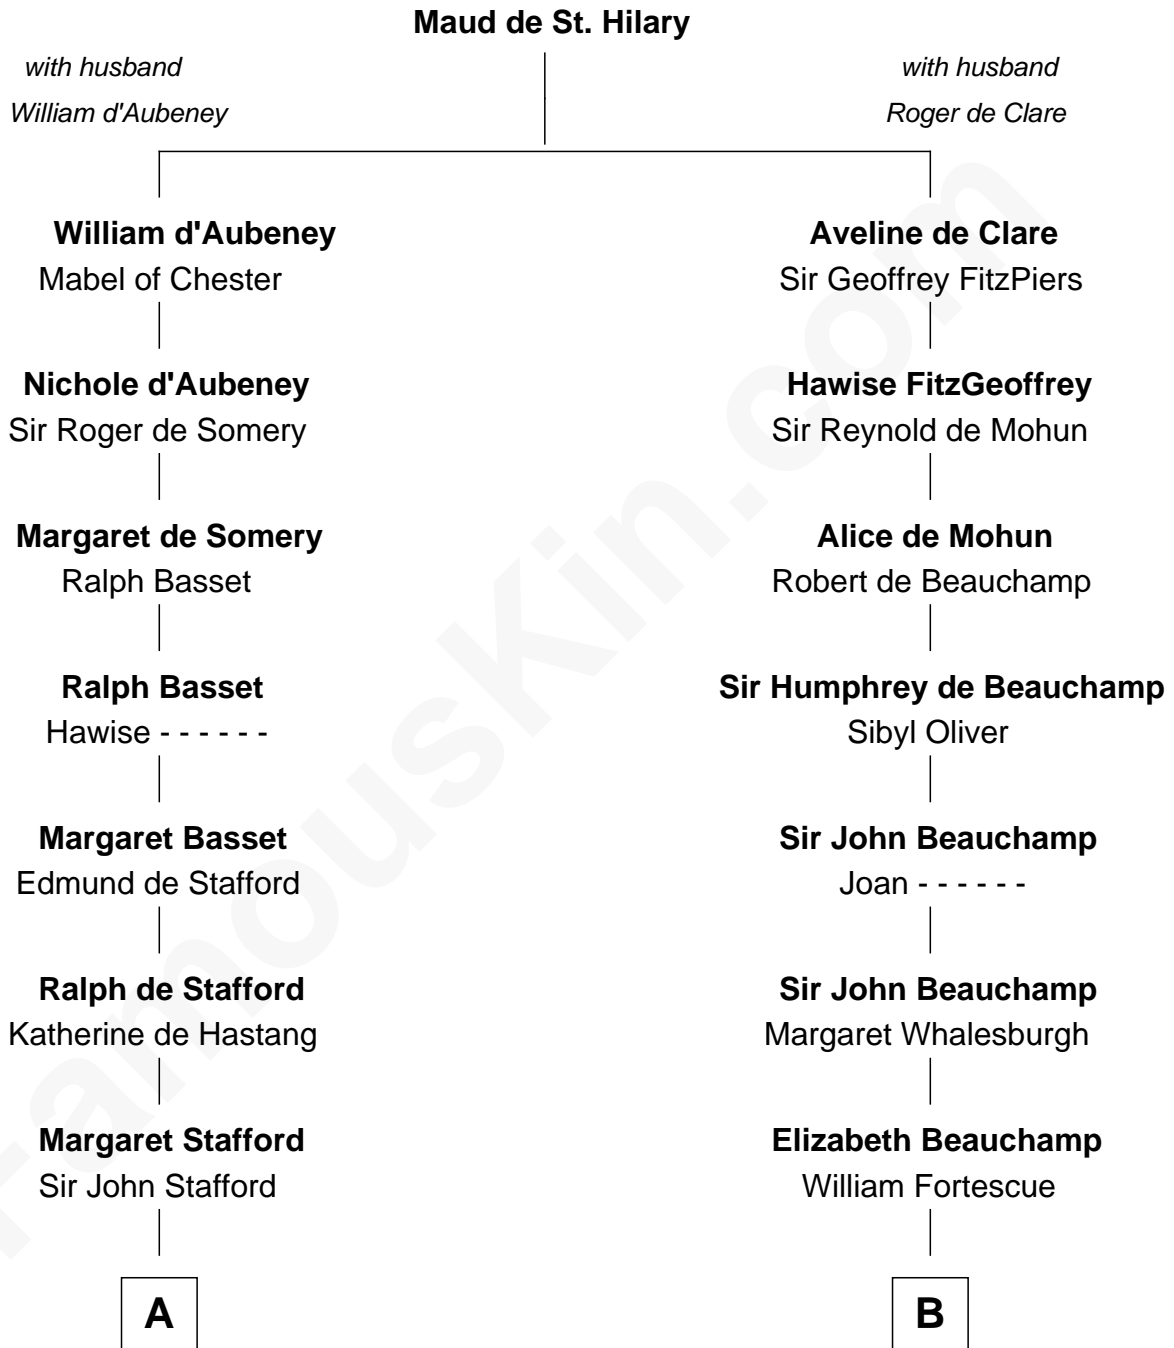

FamousKin.com

Relationship Chart of

Robert Townsend

Member of the Culper Spy Ring during the American Revolution

20th cousin 1 time removed of

Lewis Henry Morgan
Pioneering Anthropologist

C

Audrey Almy
James Townsend

Jacob Townsend
Phoebe Seaman

Samuel Townsend
Sarah Stoddard

Robert Townsend
Spy known as "Culper Jr."

D

Thomas Clap
Mary King

Elijah Clap
Mary Benton

Mary Clap
Lemuel Steele

Harriet Steele
Jedediah Morgan

Lewis Henry Morgan
Pioneering Anthropologist