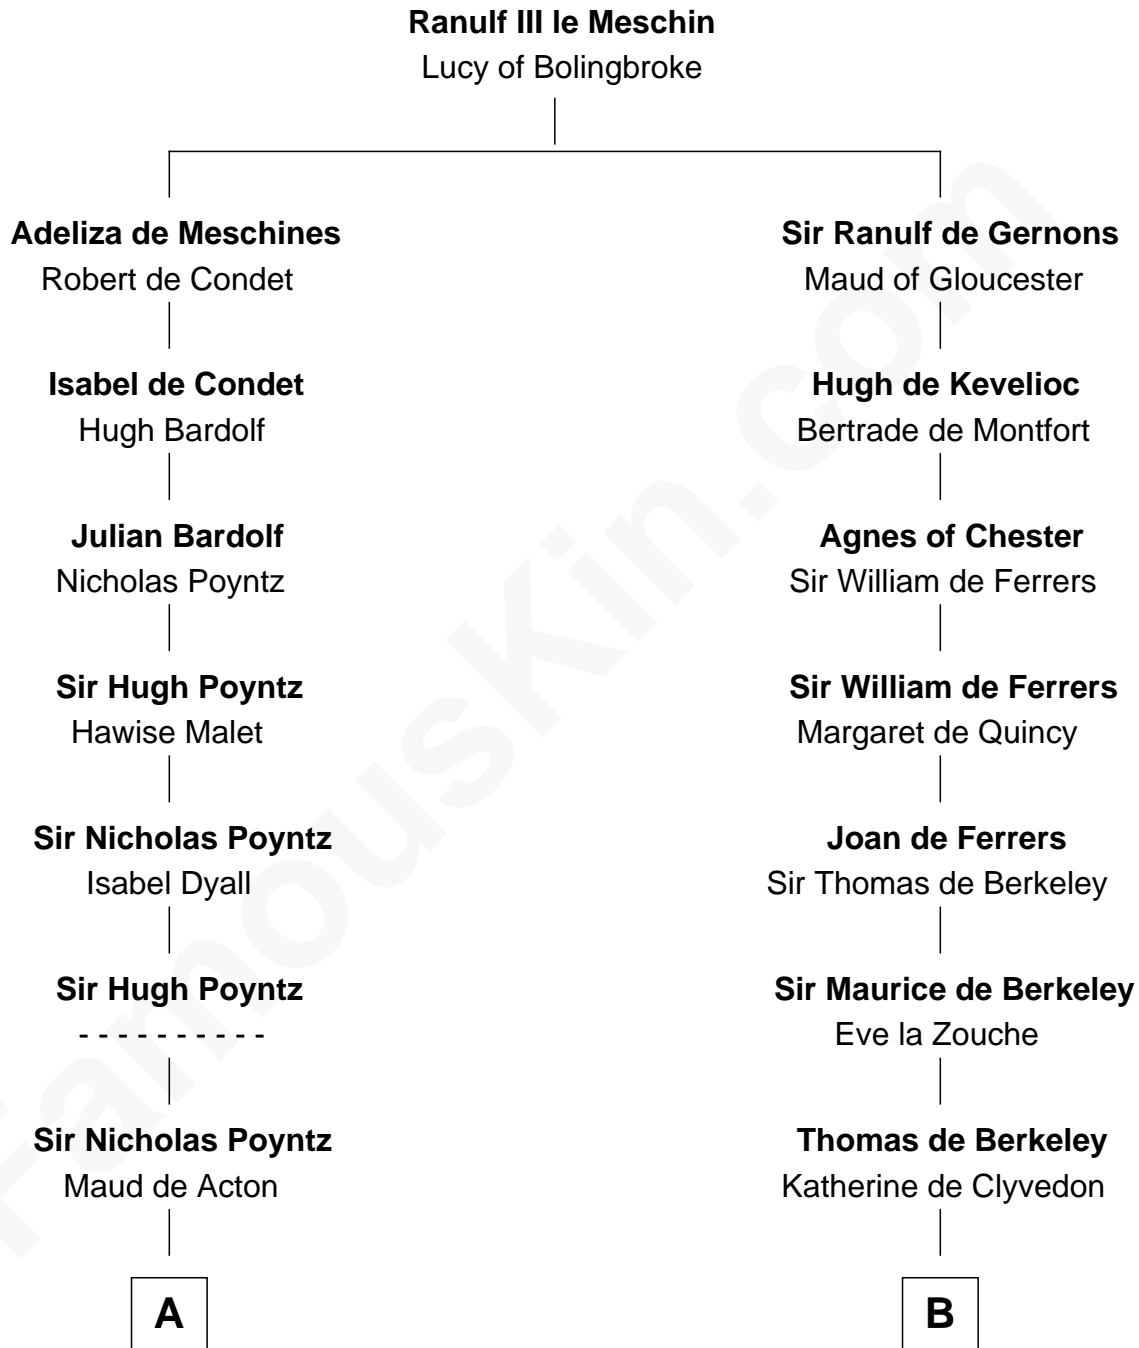

# FamousKin.com Relationship Chart of

**Robert Townsend**

*Member of the Culper Spy Ring during the American Revolution*

21st cousin of

**Marjorie Post**

*Founder of General Foods*

**C**

**Job Almy**

Mary Unthank

**Audrey Almy**

James Townsend

**Jacob Townsend**

Phoebe Seaman

**Samuel Townsend**

Sarah Stoddard

**Robert Townsend**  
*Spy known as "Culper Jr."*

**D**

**Azel Lathrop**

Elizabeth Hyde

**Erastus Lathrop**

Sarah Bailey

**Caroline Cushman Lathrop**

Charles Rollin Post

**Charles William Post**

Elle Letitia Merriweather

**Marjorie Post**  
*Founder of General Foods*