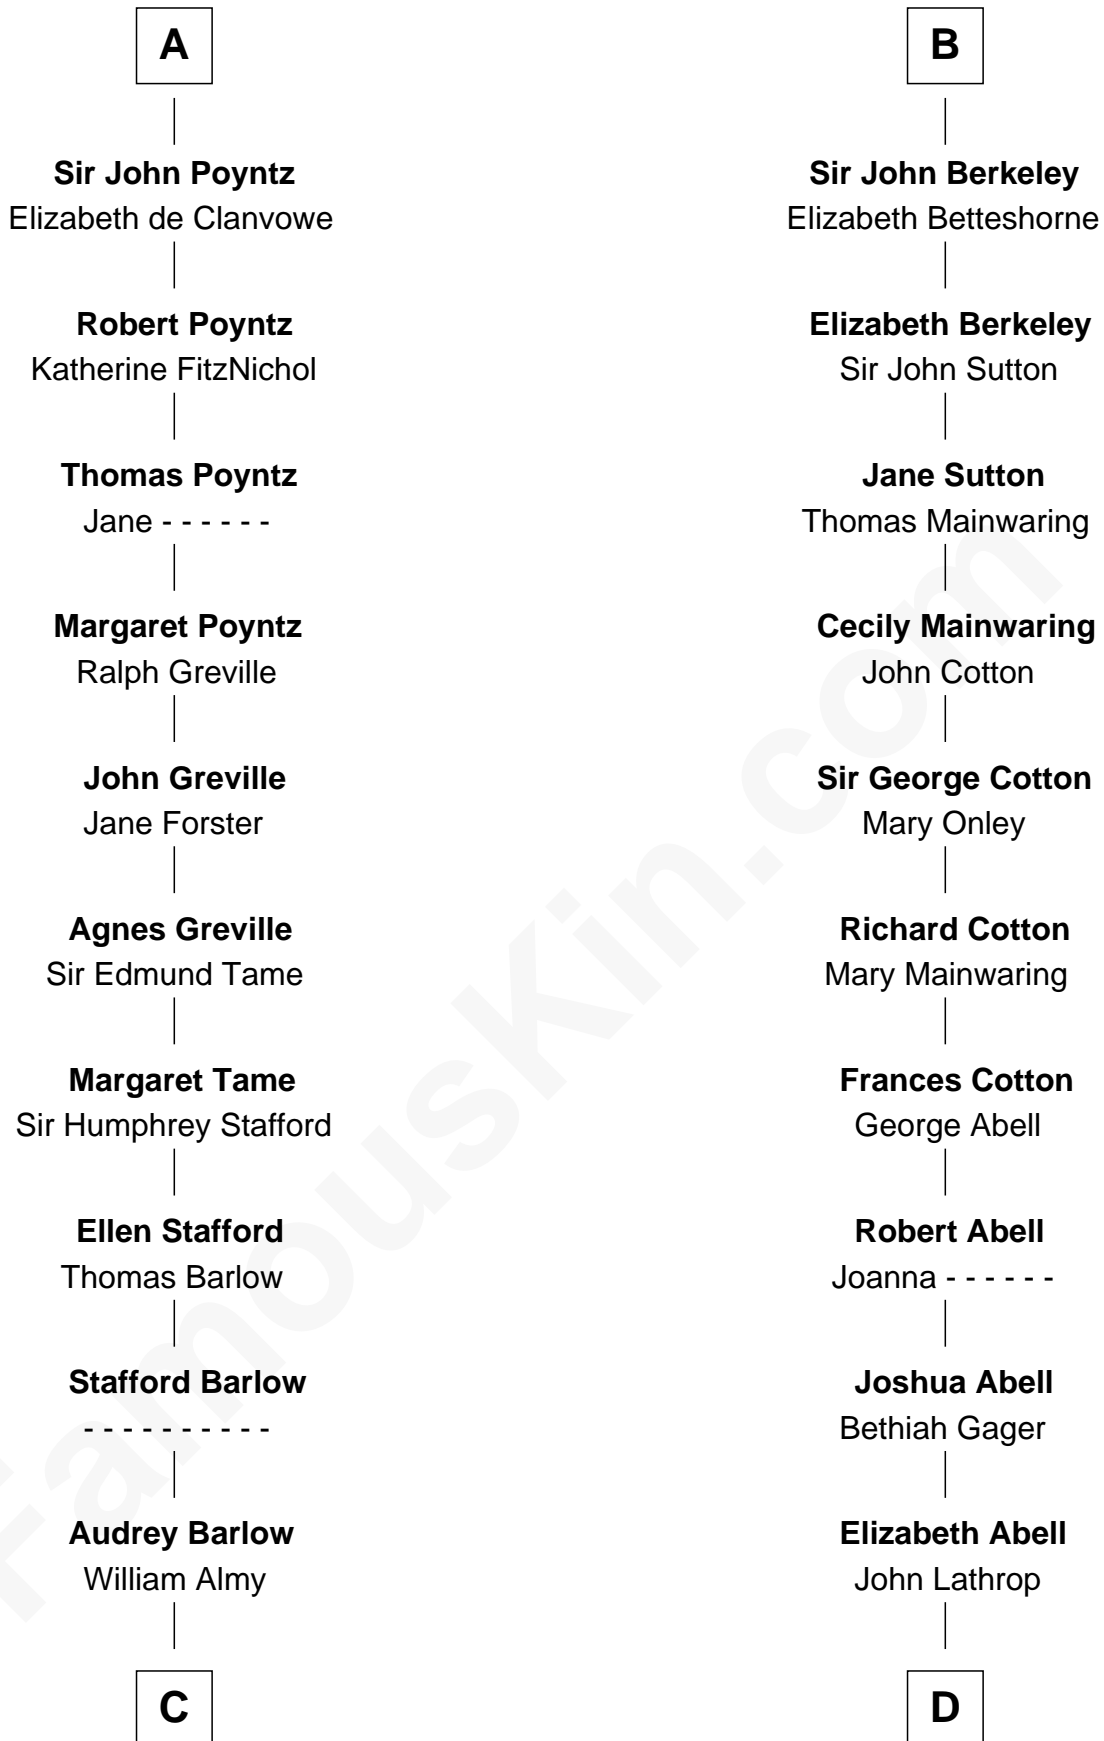

# FamousKin.com Relationship Chart of

**Robert Townsend**

*Member of the Culper Spy Ring during the American Revolution*

21st cousin of

**Marjorie Post**

*Founder of General Foods*

**C**

**Job Almy**

Mary Unthank

**Audrey Almy**

James Townsend

**Jacob Townsend**

Phoebe Seaman

**Samuel Townsend**

Sarah Stoddard

**Robert Townsend**  
*Spy known as "Culper Jr."*

**D**

**Azel Lathrop**

Elizabeth Hyde

**Erastus Lathrop**

Sarah Bailey

**Caroline Cushman Lathrop**

Charles Rollin Post

**Charles William Post**