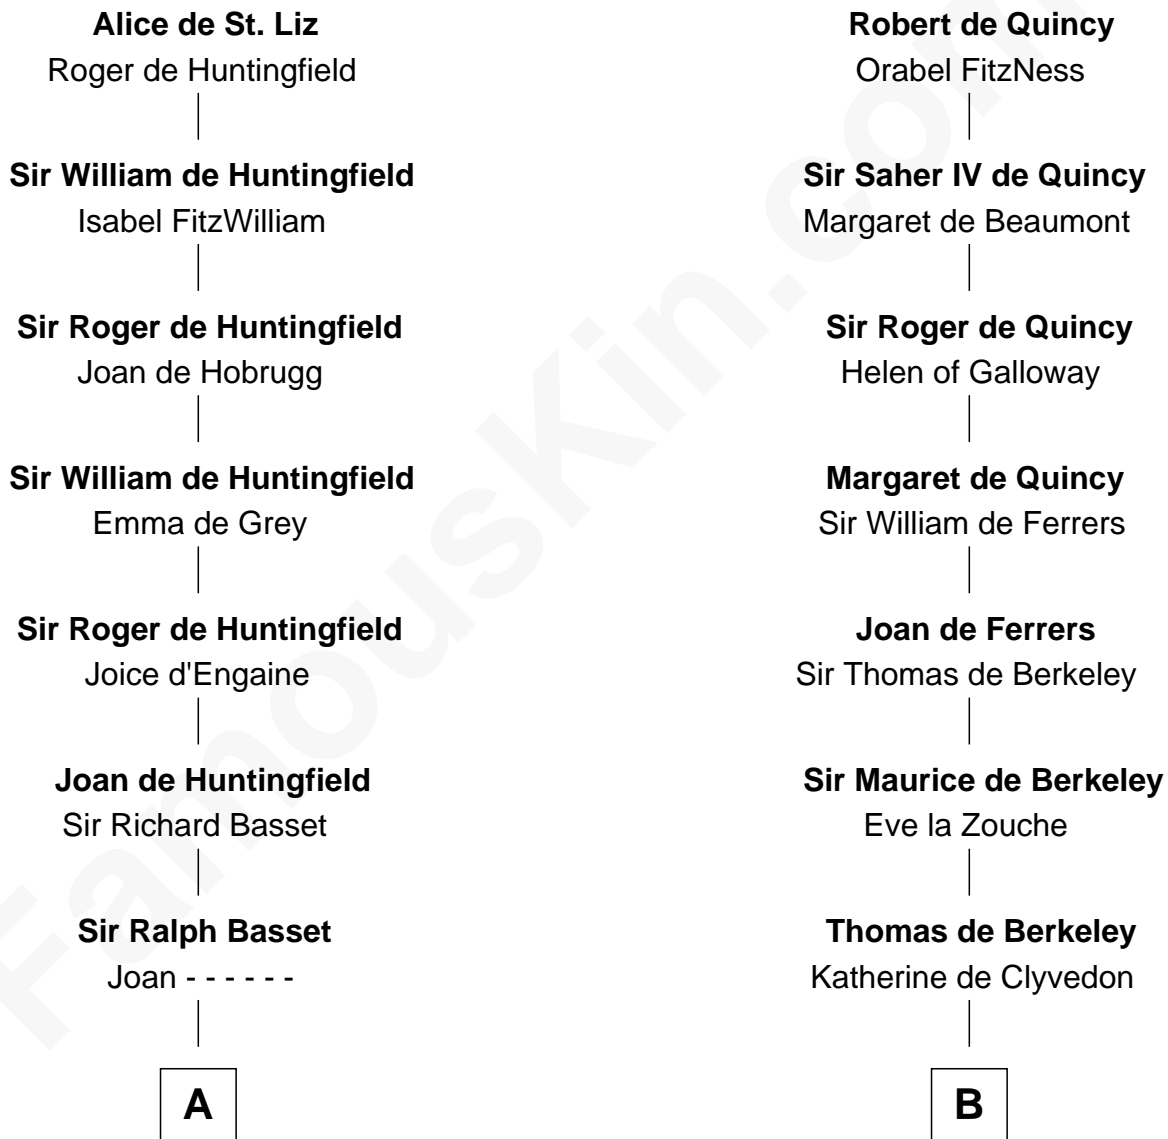

Saher I de Quincy

Maud de St. Liz