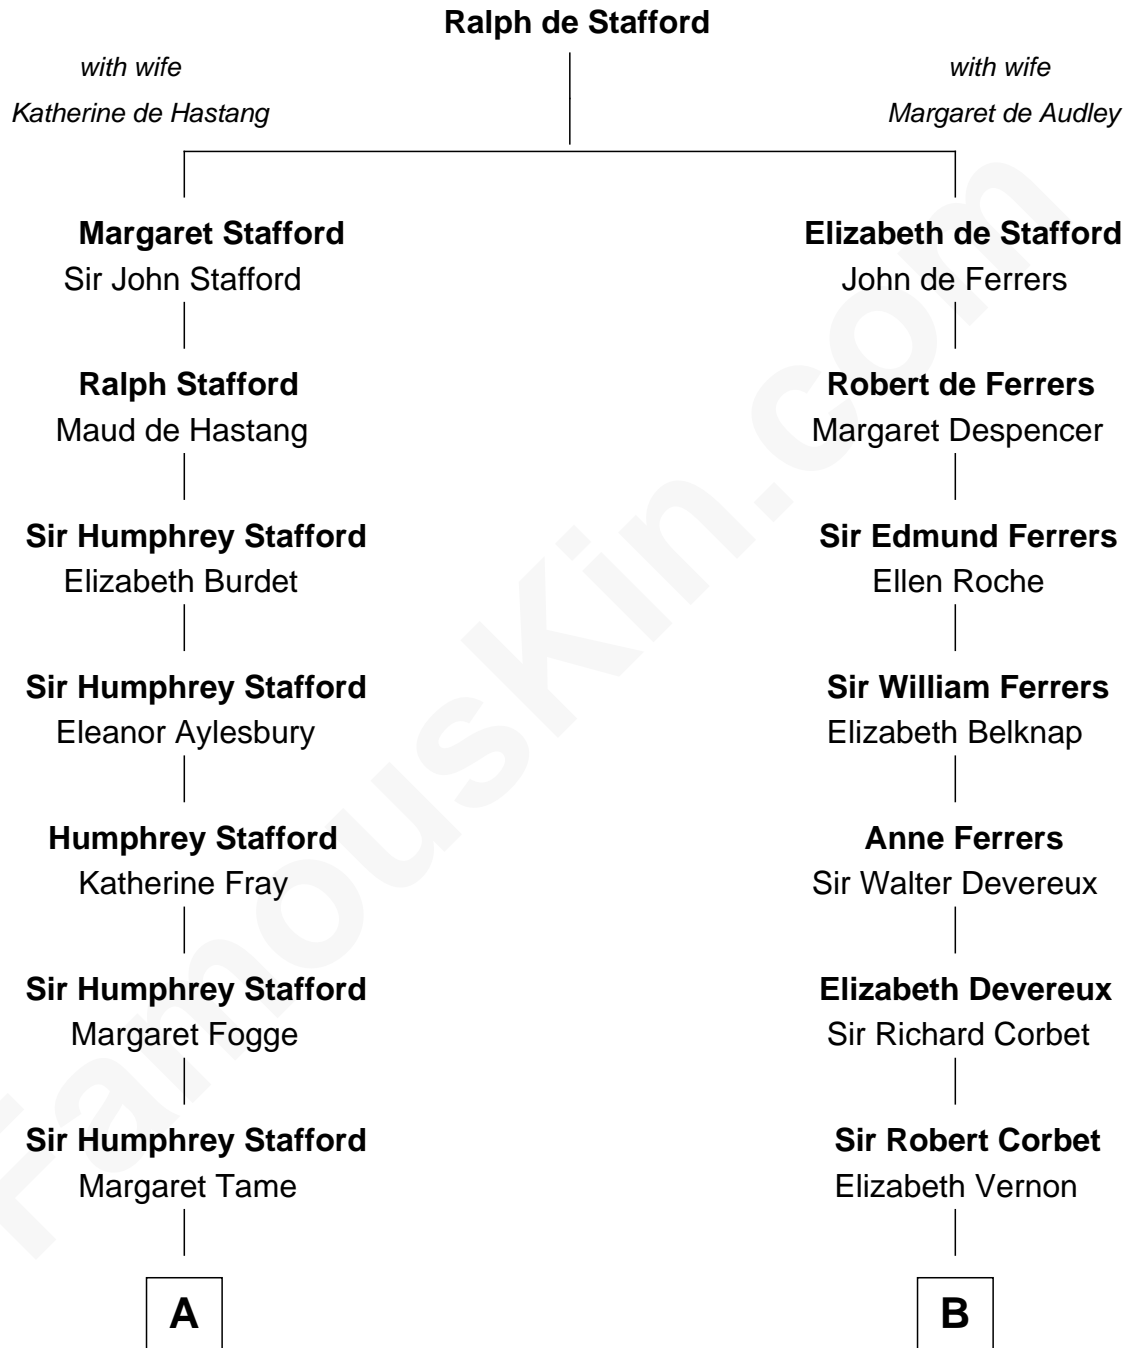

FamousKin.com

Relationship Chart of

Robert Townsend

Member of the Culper Spy Ring during the American Revolution

14th cousin 4 times removed of

Marjorie Post

Founder of General Foods

C

Charles William Post
Elle Letitia Merriweather

Marjorie Post
Founder of General Foods

FamousKin.com