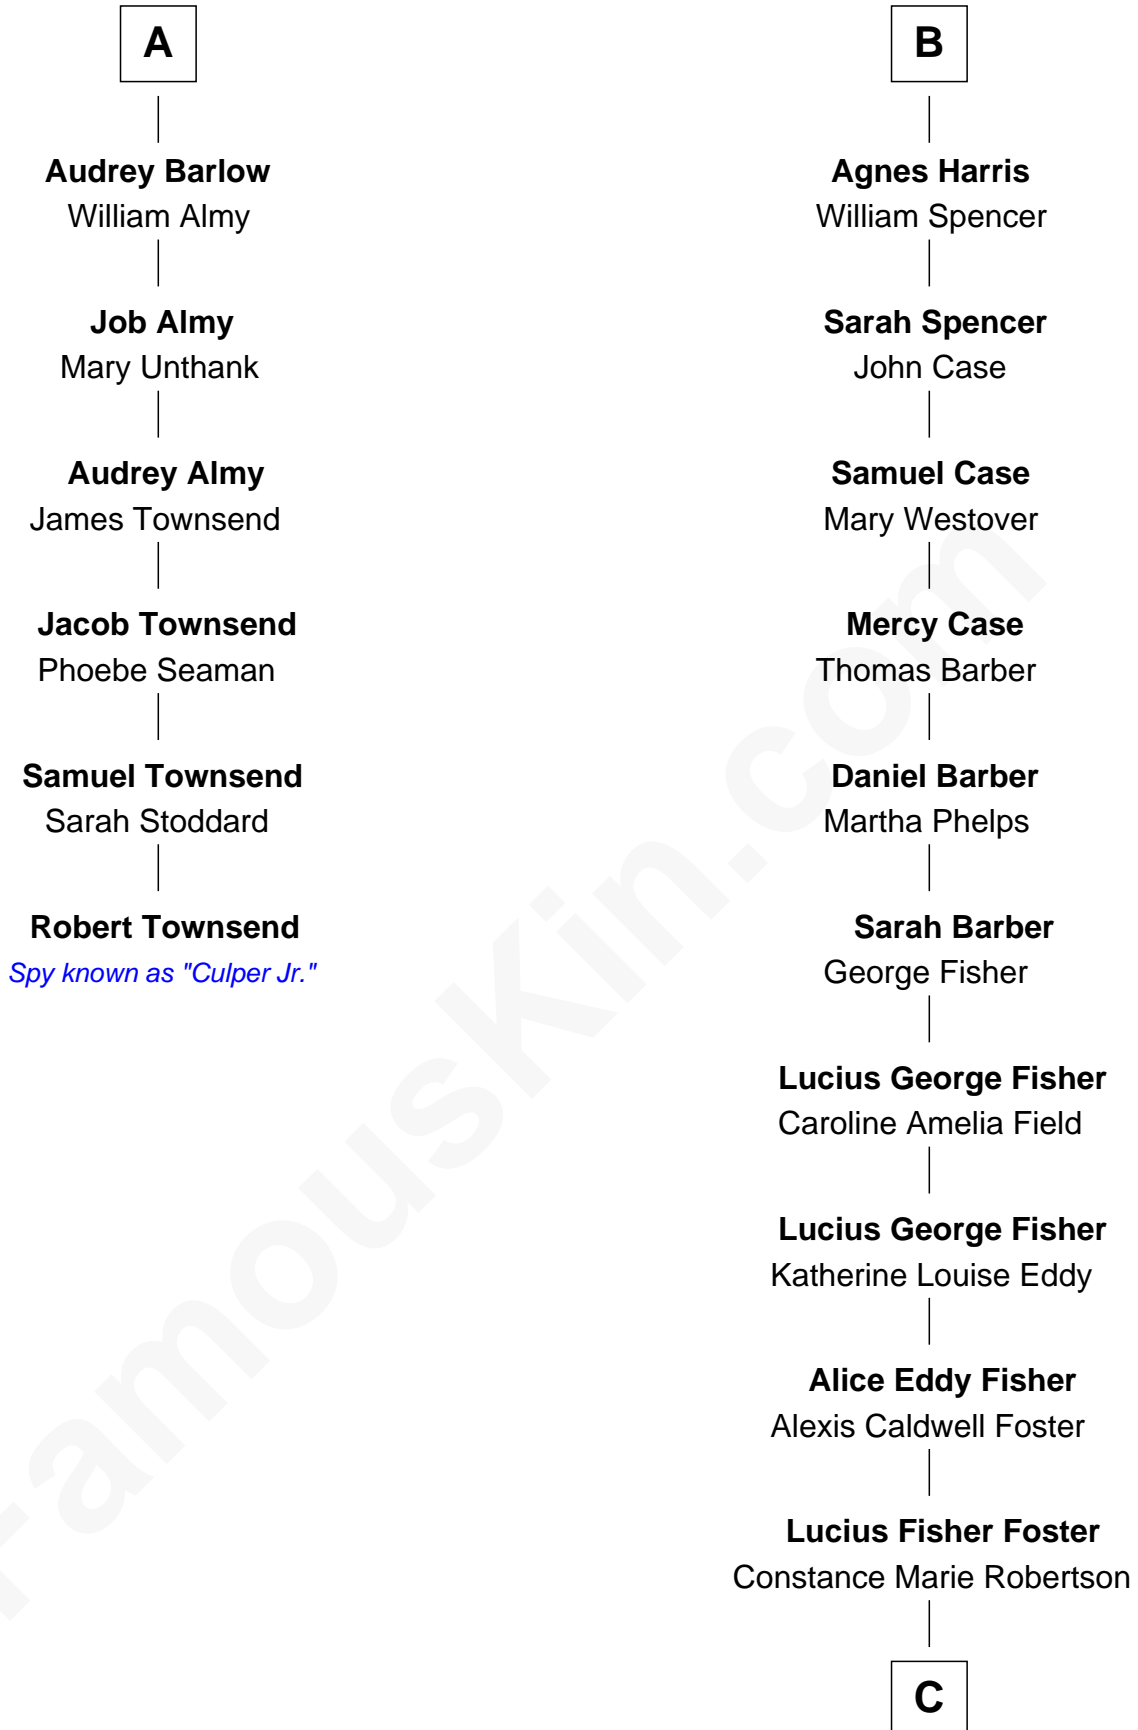

FamousKin.com

Relationship Chart of

Robert Townsend

Member of the Culper Spy Ring during the American Revolution

12th cousin 6 times removed of

Jodie Foster
Movie Actress

C

Lucius Fisher Foster

Evelyn Della Almond

Jodie Foster

Movie Actress

FamousKin.com