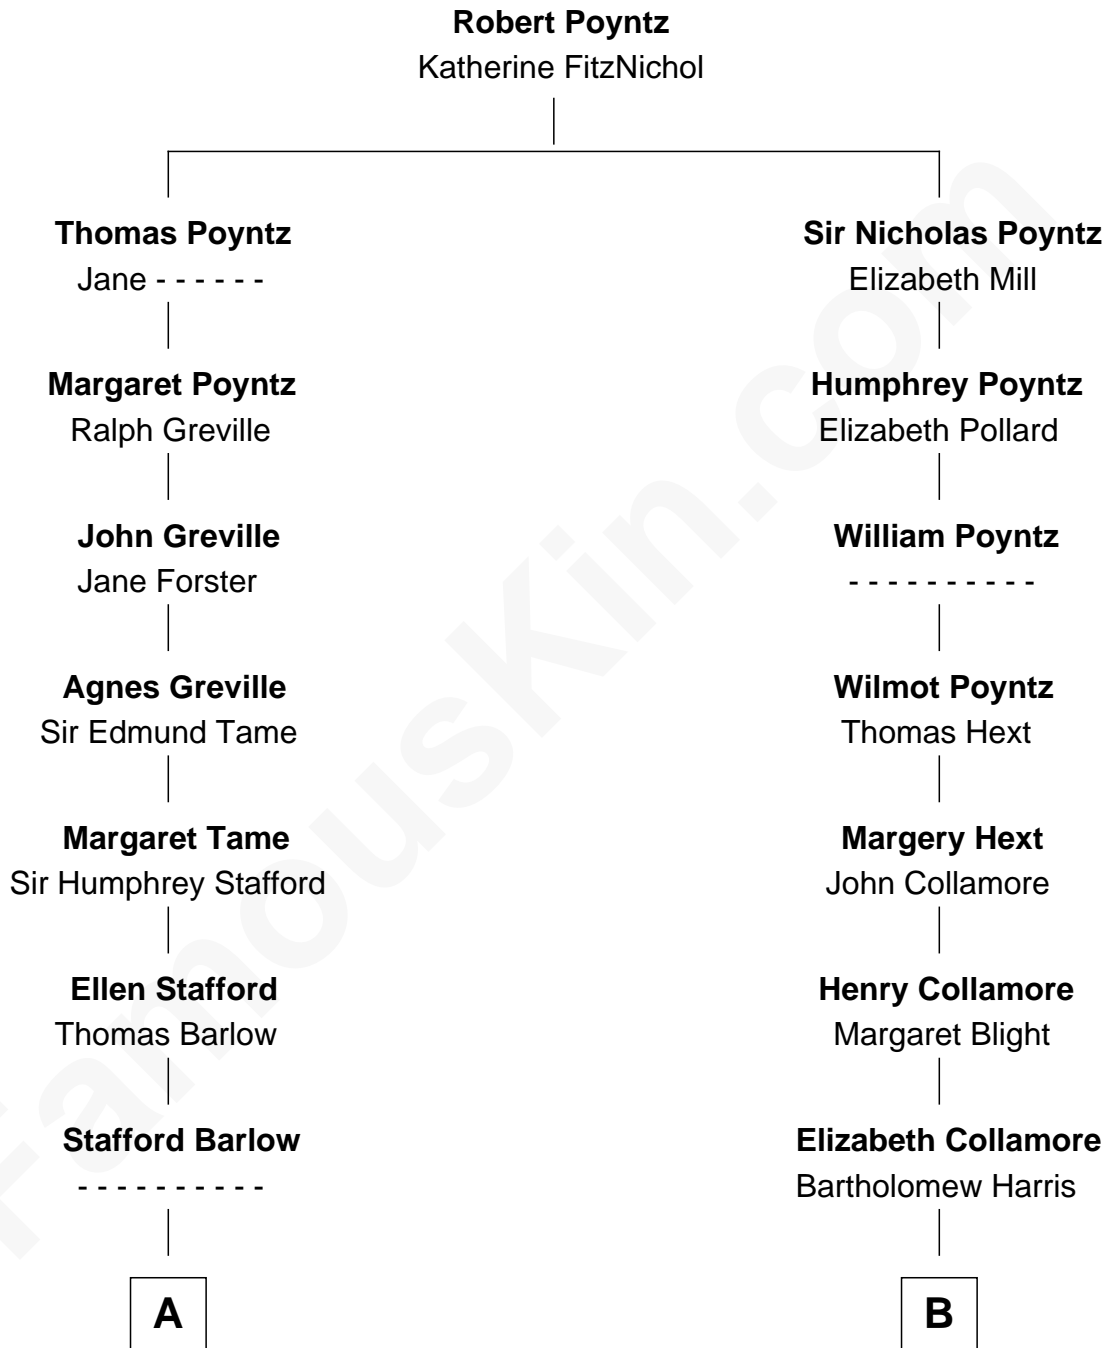

FamousKin.com

Relationship Chart of

Robert Townsend

Member of the Culper Spy Ring during the American Revolution

12th cousin 6 times removed of

Jodie Foster
Movie Actress

C

Lucius Fisher Foster

Evelyn Della Almond

Jodie Foster

Movie Actress

FamousKin.com