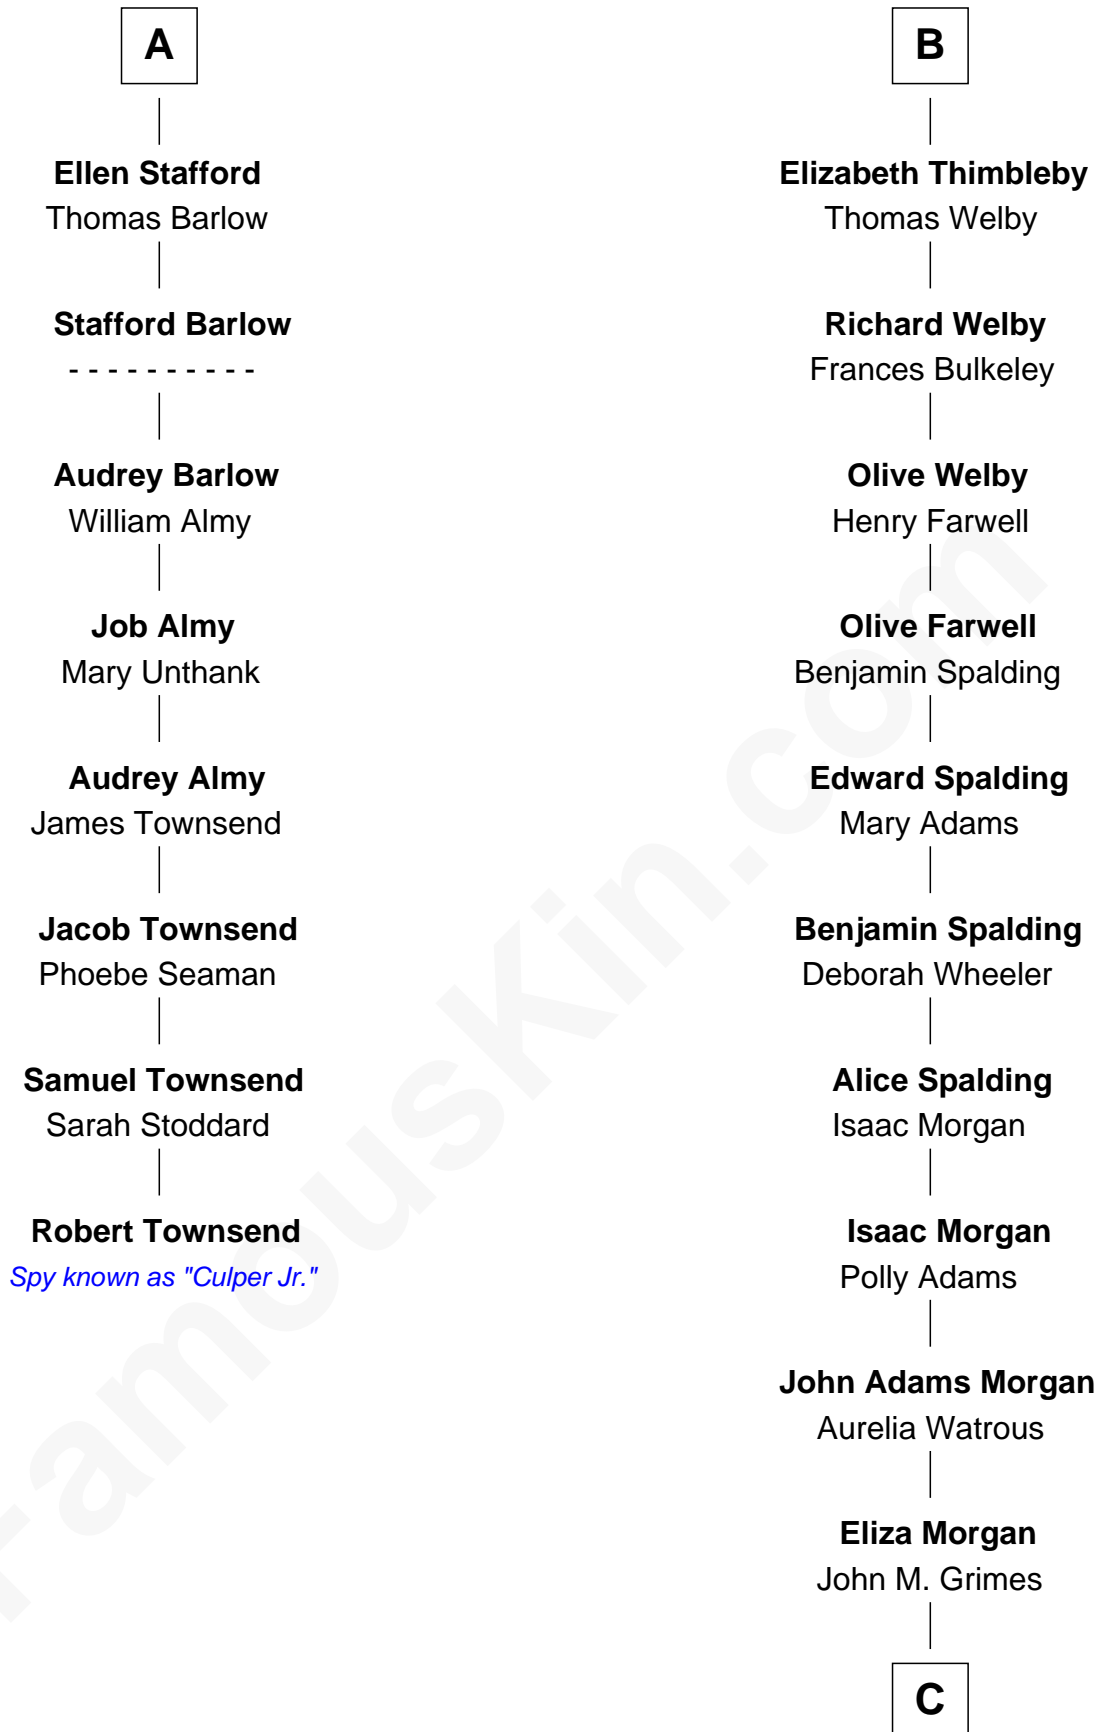

FamousKin.com

Relationship Chart of

Robert Townsend

Member of the Culper Spy Ring during the American Revolution

14th cousin 7 times removed of

Linda Hamilton

TV and Movie Actress

C

Aurelia Morgan Grimes

Stephen P. Holt

Taylor Holt

Frances Kyle

Dr. Richard Huckstep Holt

Mildred Alberta Derby

Barbara Kyle Holt

Dr. Carroll Stanford Hamilton