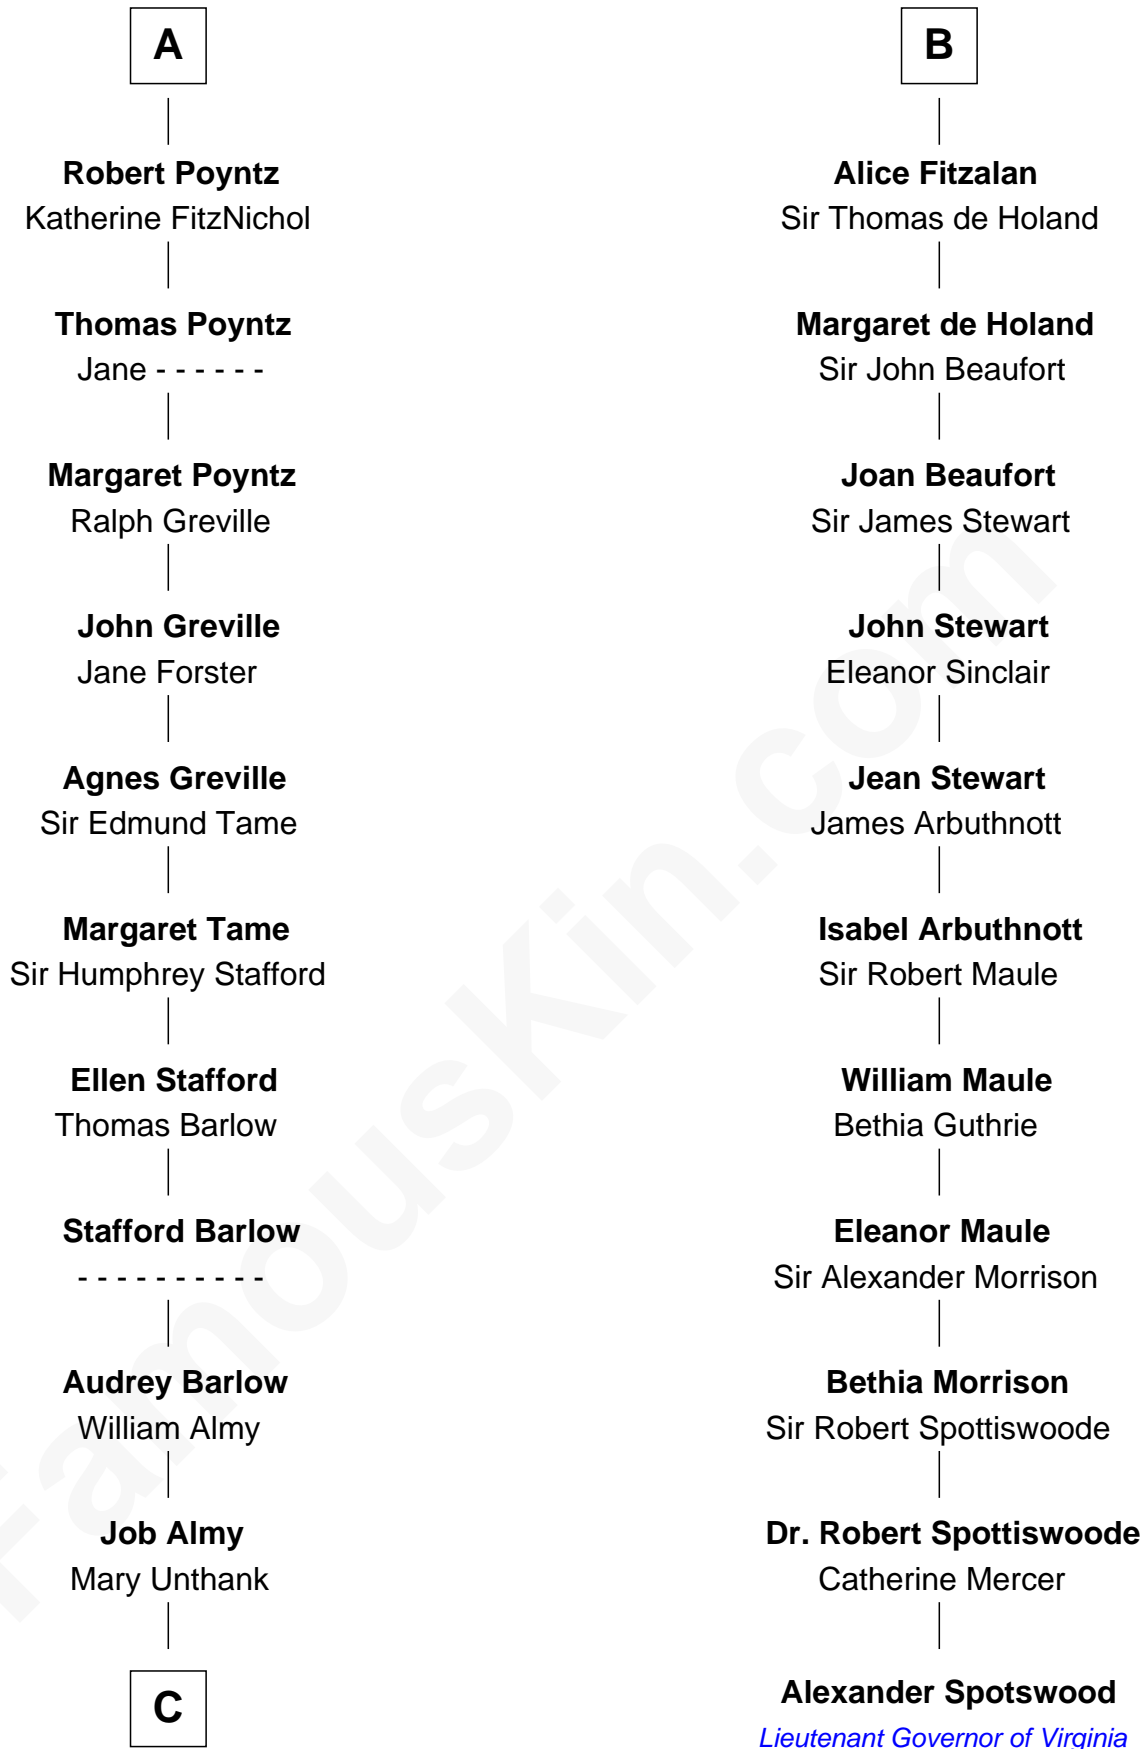

## Relationship Chart of

### Robert Townsend

*Member of the Culper Spy Ring during the American Revolution*

17th cousin 3 times removed of

### Alexander Spotswood

*Lieutenant Governor of Virginia*

**C**

—  
**Audrey Almy**  
James Townsend

—  
**Jacob Townsend**  
Phoebe Seaman

—  
**Samuel Townsend**  
Sarah Stoddard

—  
**Robert Townsend**  
*Spy known as "Culper Jr."*