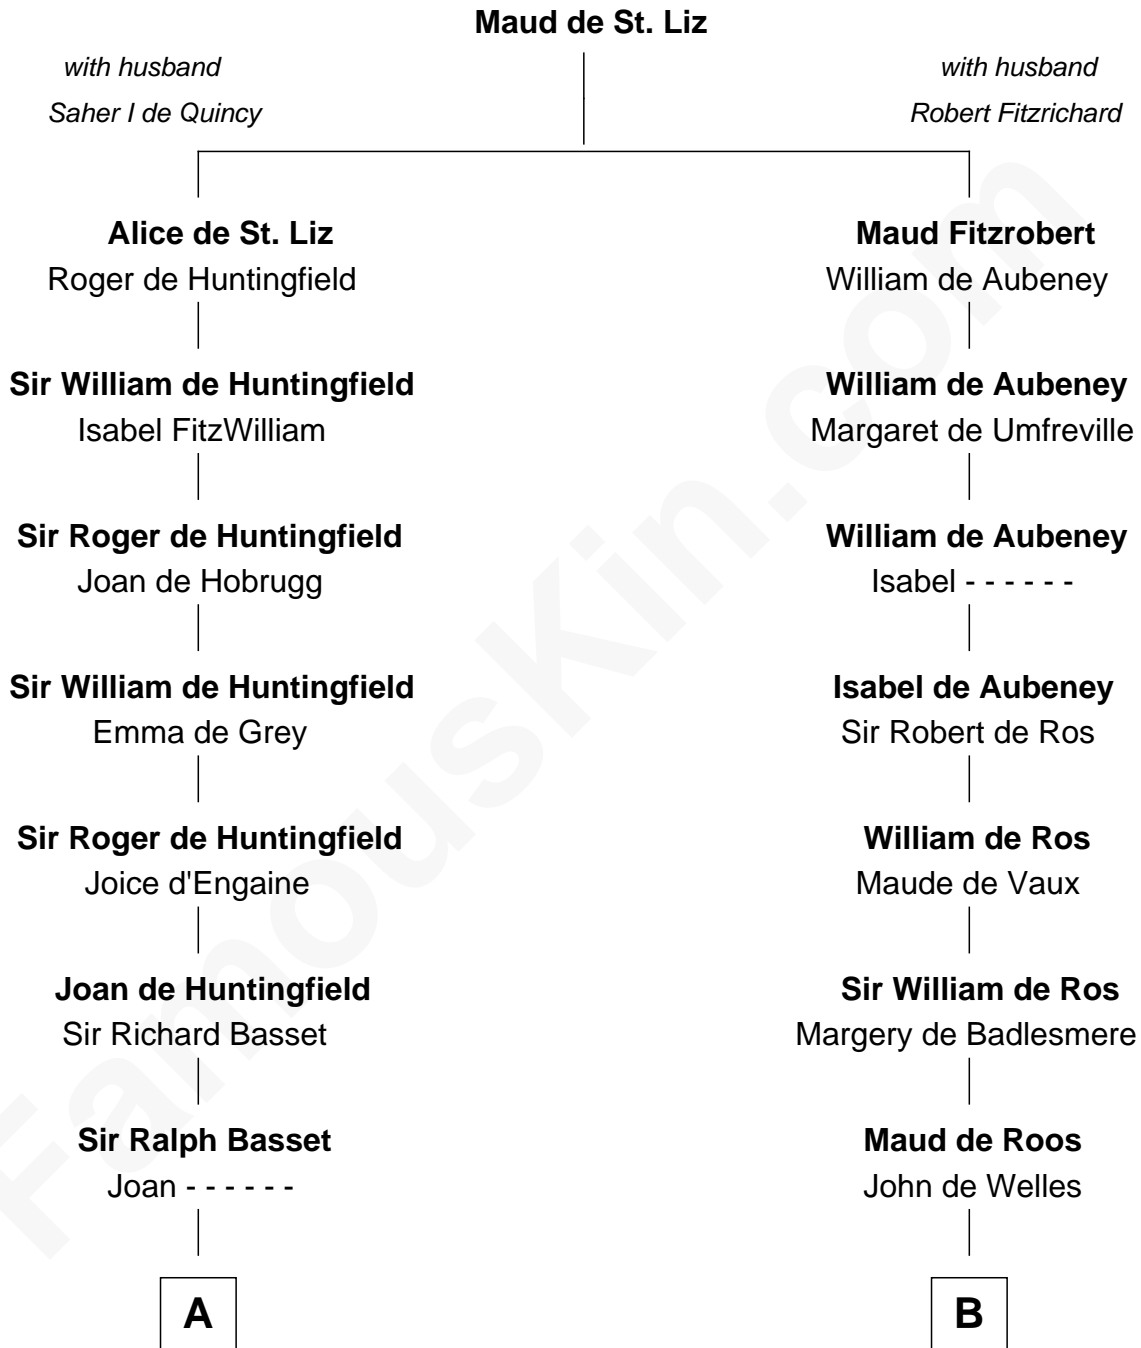

FamousKin.com

Relationship Chart of

Robert Townsend

Member of the Culper Spy Ring during the American Revolution

20th cousin 1 time removed of

William Henry Harrison
9th U.S. President

C

Job Almy
Mary Unthank

Audrey Almy
James Townsend

Jacob Townsend
Phoebe Seaman

Samuel Townsend
Sarah Stoddard

Robert Townsend
Spy known as "Culper Jr."

D

Benjamin Harrison
Elizabeth Burwell

Benjamin Harrison
Anne Carter

Benjamin Harrison
Elizabeth Bassett