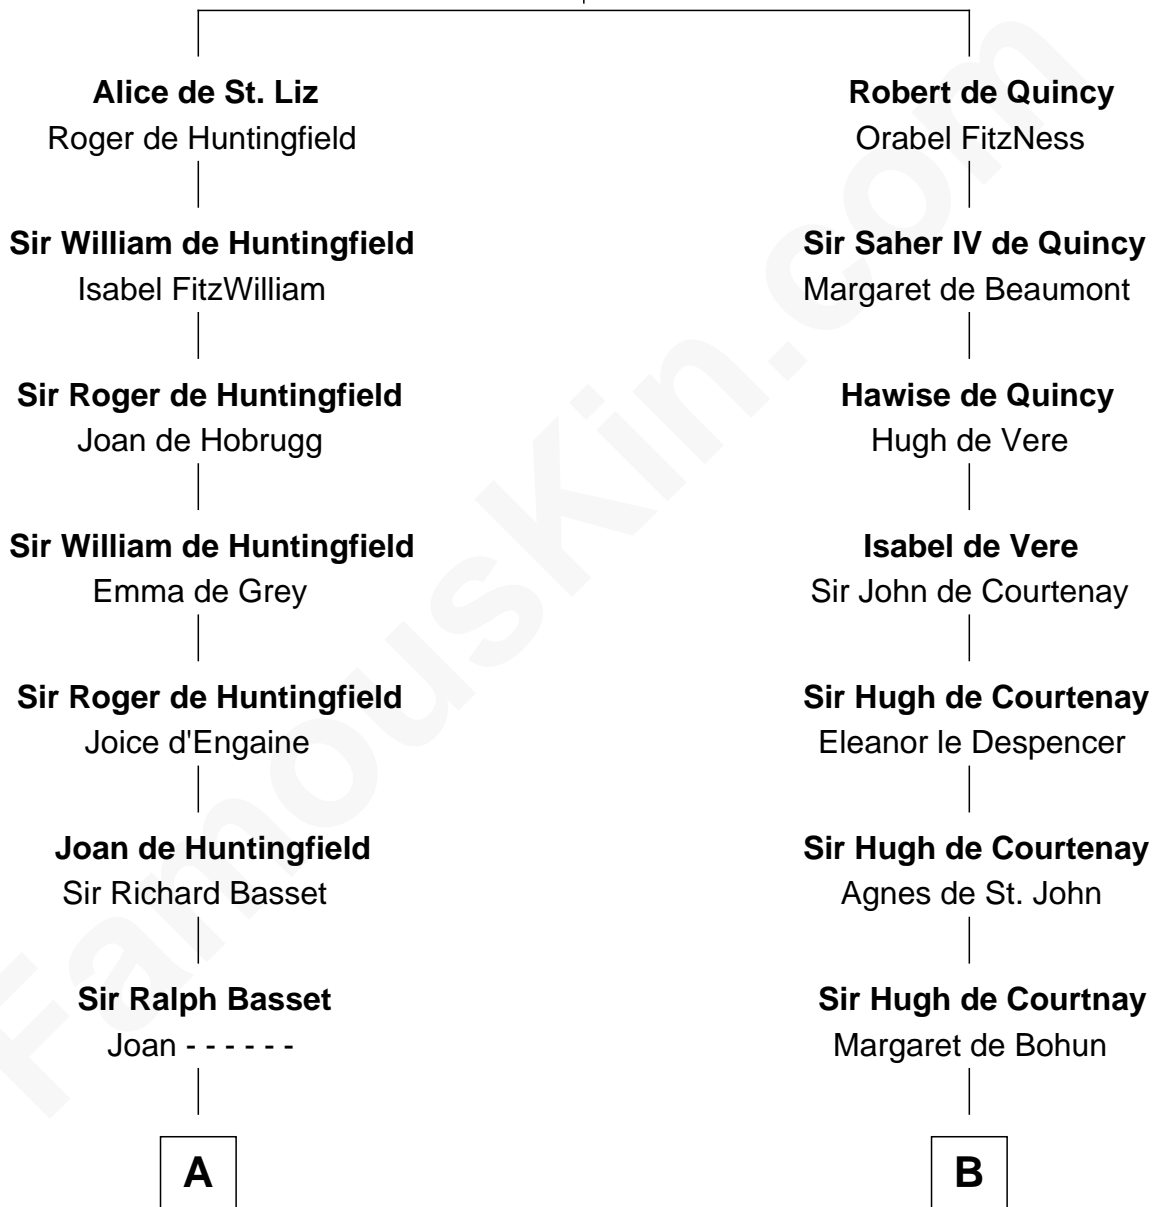

## Relationship Chart of

### Robert Townsend

*Member of the Culper Spy Ring during the American Revolution*

20th cousin 1 time removed of

**William Henry Harrison**  
*9th U.S. President*

**Saher I de Quincy**  
Maud de St. Liz

**C**