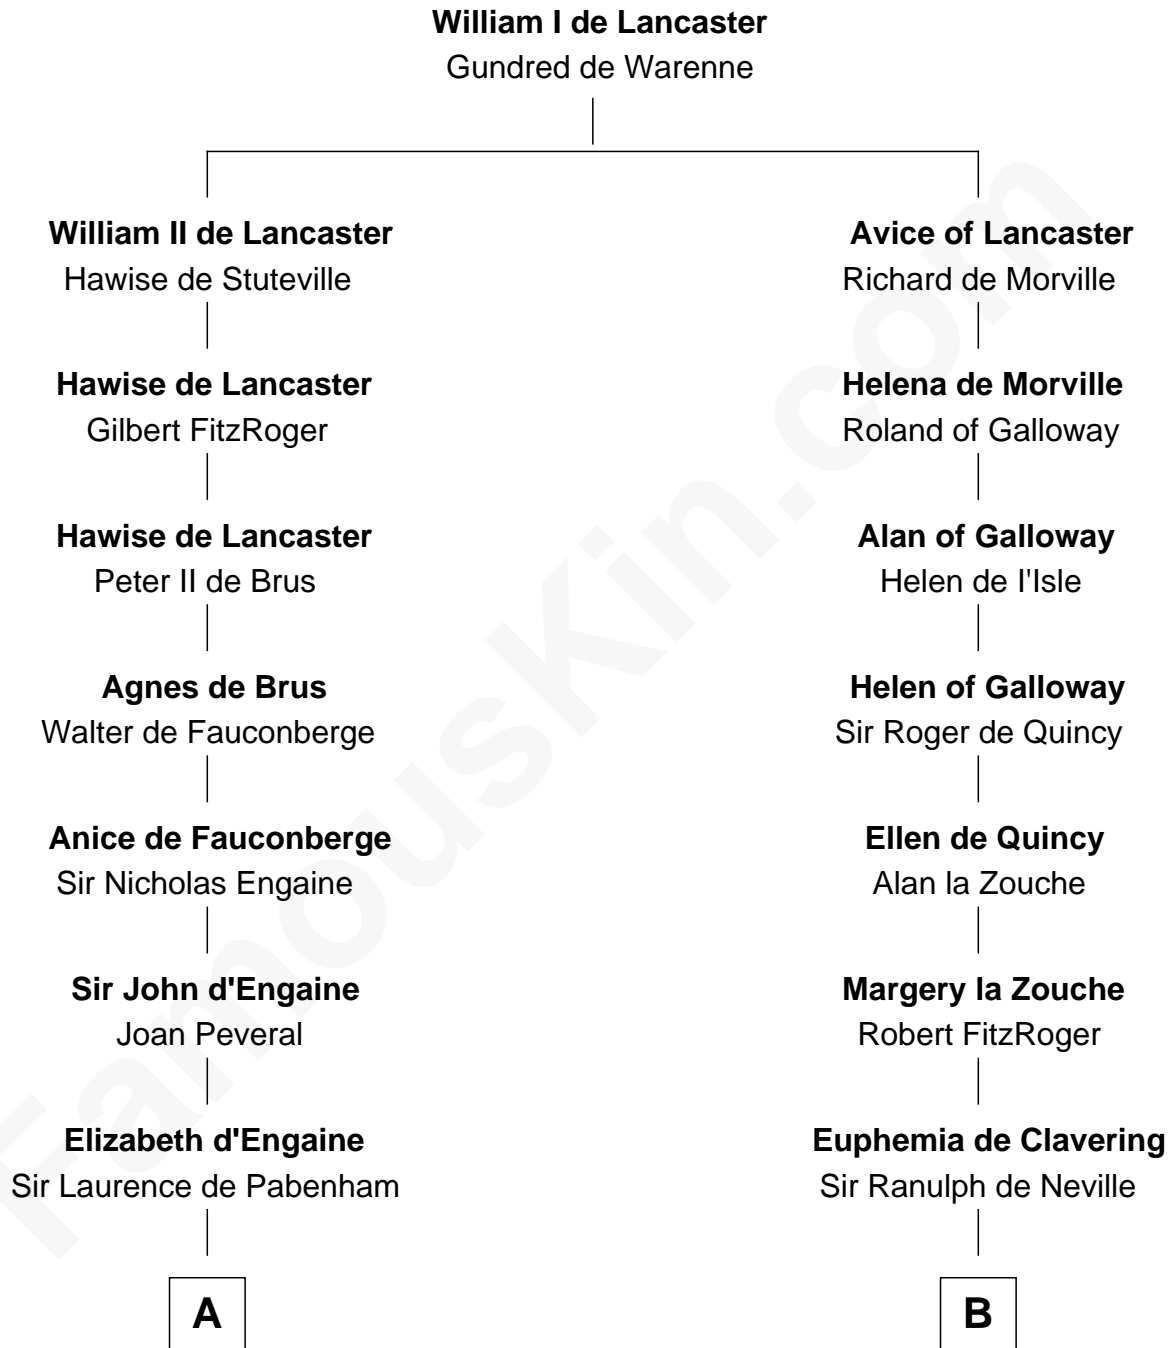

FamousKin.com

Relationship Chart of

Robert Townsend

Member of the Culper Spy Ring during the American Revolution

19th cousin 2 times removed of

Benjamin Harrison V

Signer of the Declaration of Independence

C

Jacob Townsend

Phoebe Seaman

Samuel Townsend

Sarah Stoddard

Robert Townsend

Spy known as "Culper Jr."

D

Benjamin Harrison