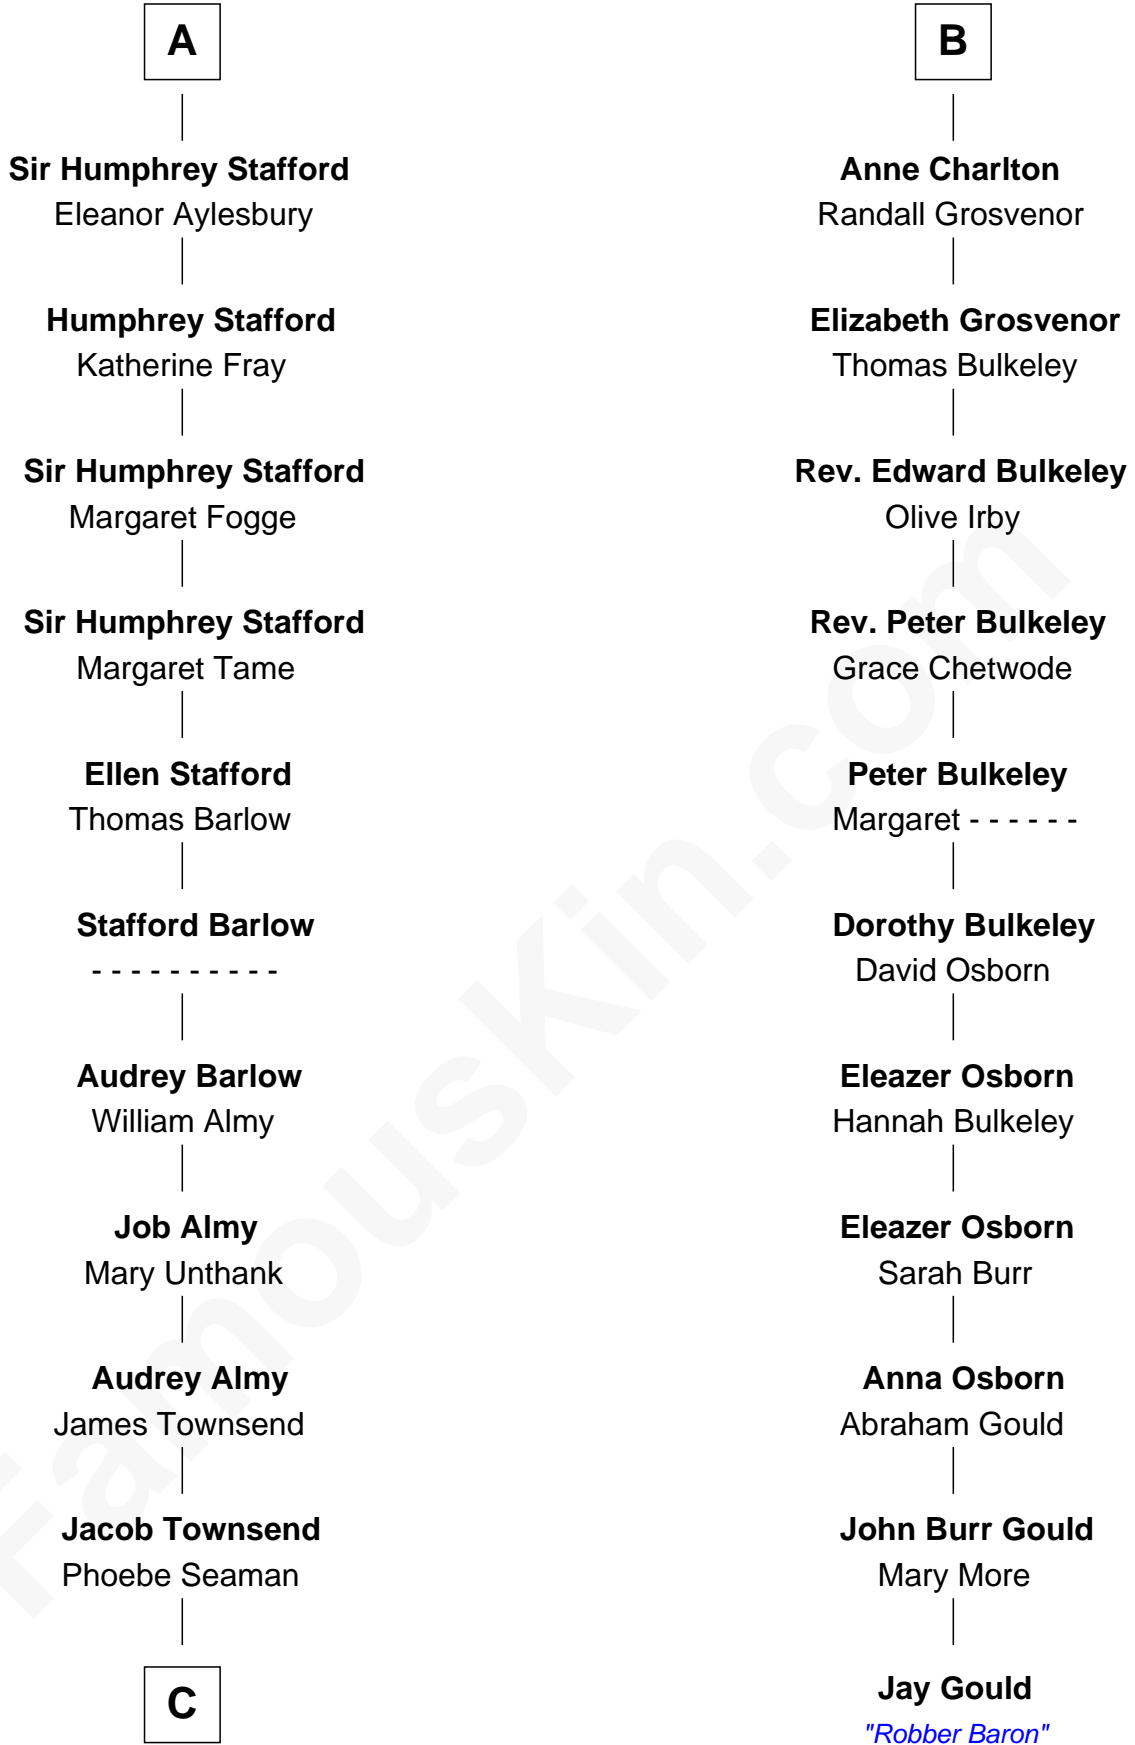

## Relationship Chart of

### Robert Townsend

Member of the Culper Spy Ring during the American Revolution

17th cousin 1 time removed of

### Jay Gould

American Railroad "Robber Baron"

**C**

—  
**Samuel Townsend**

Sarah Stoddard

—  
**Robert Townsend**

*Spy known as "Culper Jr."*

FamousKin.com