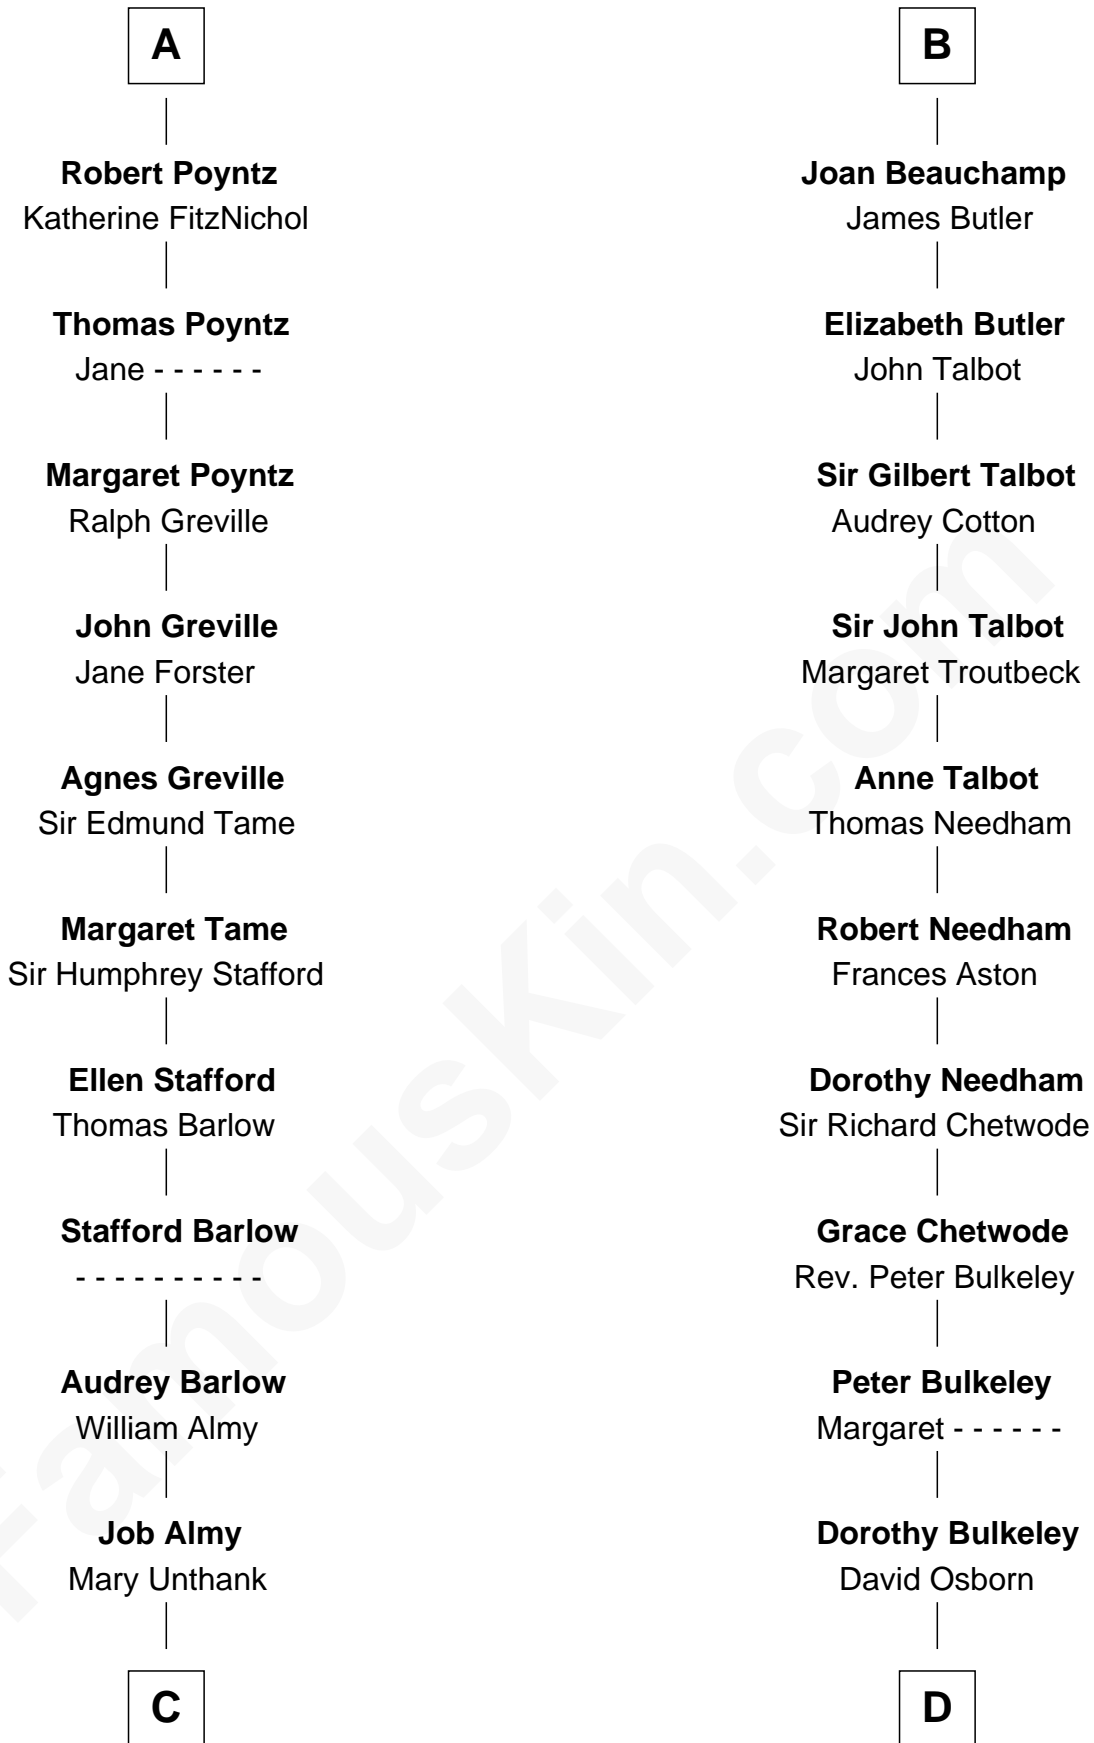

## Relationship Chart of

### Robert Townsend

*Member of the Culper Spy Ring during the American Revolution*

20th cousin 1 time removed of

### Jay Gould

*American Railroad "Robber Baron"*

**C**

**Audrey Almy**  
James Townsend

**Jacob Townsend**  
Phoebe Seaman

**Samuel Townsend**  
Sarah Stoddard

**Robert Townsend**  
*Spy known as "Culper Jr."*

**D**

**Eleazer Osborn**  
Hannah Bulkeley

**Eleazer Osborn**  
Sarah Burr

**Anna Osborn**  
Abraham Gould

**John Burr Gould**  
Mary More

**Jay Gould**  
*"Robber Baron"*