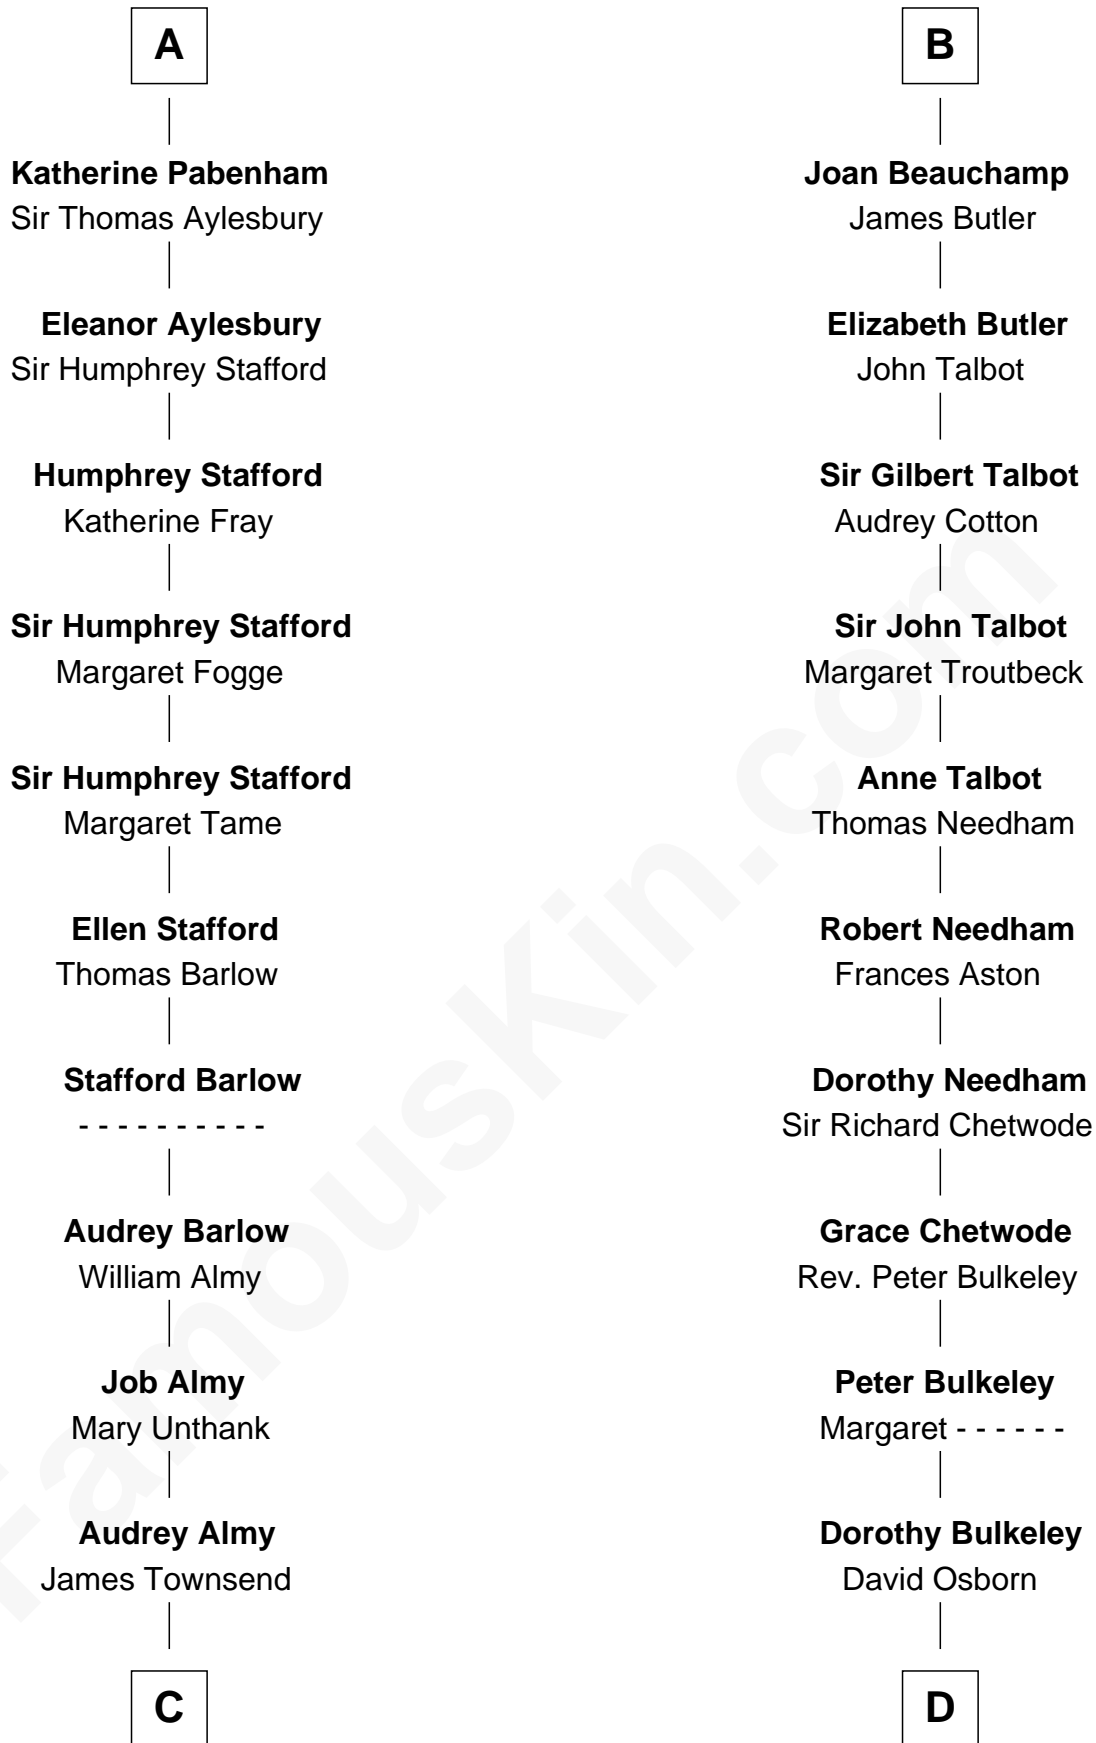

FamousKin.com

Relationship Chart of

Robert Townsend

Member of the Culper Spy Ring during the American Revolution

19th cousin 2 times removed of

Jay Gould

American Railroad "Robber Baron"

C

Jacob Townsend

Phoebe Seaman

Samuel Townsend

Sarah Stoddard

Robert Townsend

Spy known as "Culper Jr."

D

Eleazer Osborn

"Robber Baron"