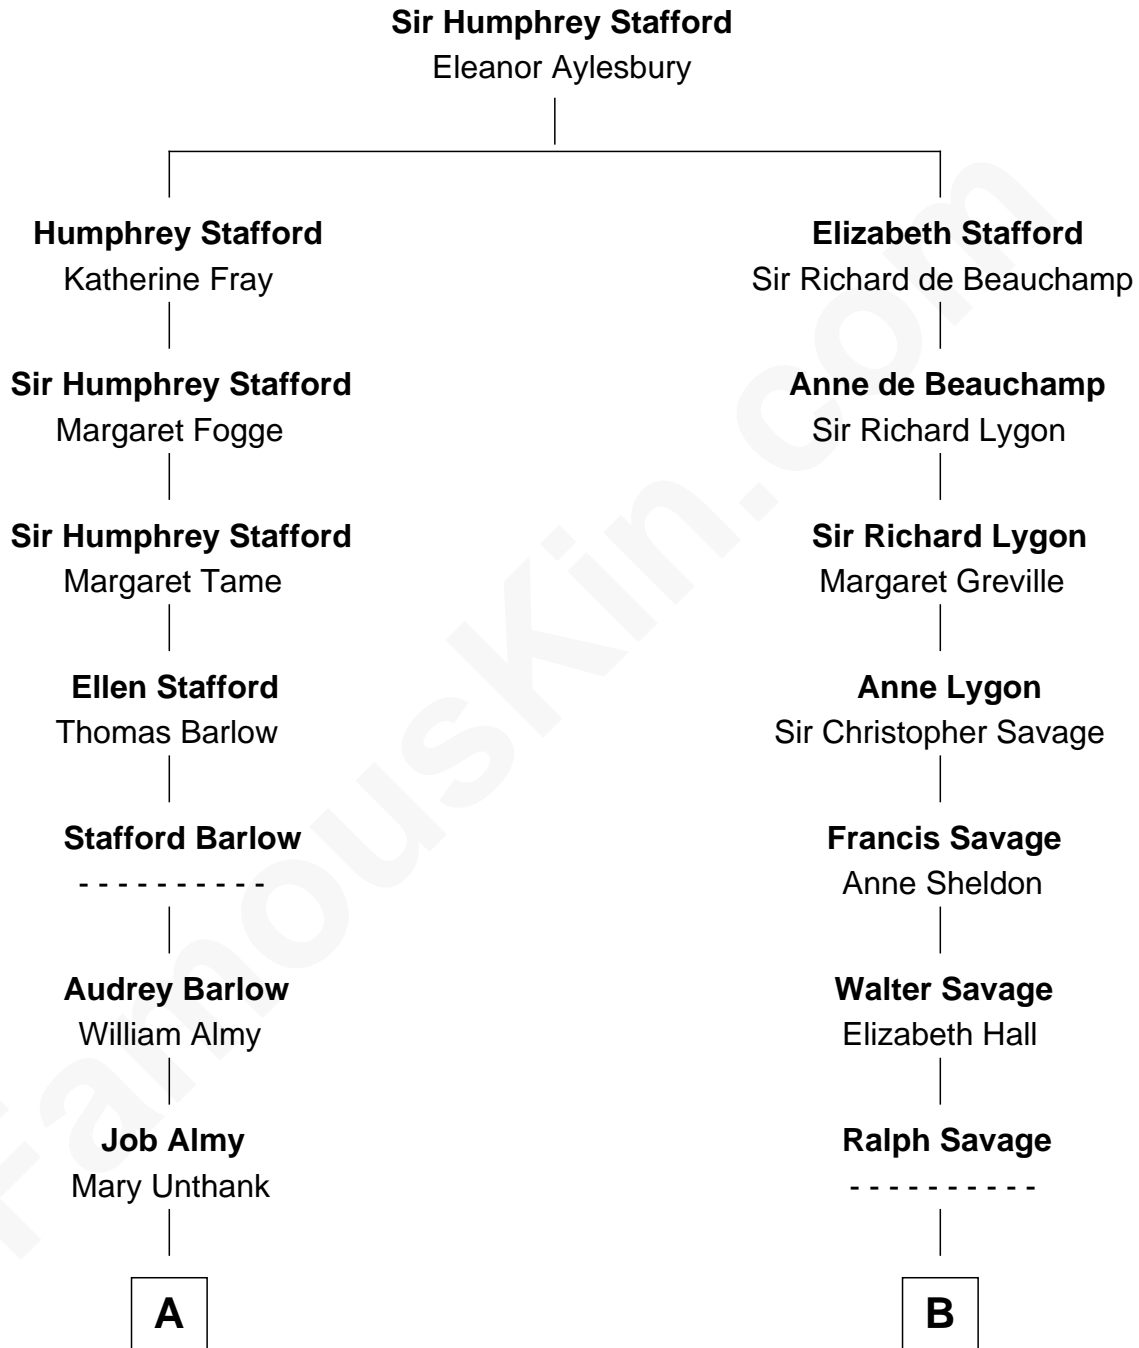

FamousKin.com

Relationship Chart of

Robert Townsend

Member of the Culper Spy Ring during the American Revolution

10th cousin 6 times removed of

General George C. Marshall
Author of "The Marshall Plan"

A

Audrey Almy
James Townsend

Jacob Townsend
Phoebe Seaman

Samuel Townsend
Sarah Stoddard

Robert Townsend
Spy known as "Culper Jr."

B

Anthony Savage
Sarah Constable

Alice Savage
Francis Thornton

Col. Francis Thornton
Mary Taliaferro

Mary Thornton
Nicholas Battaile

Mary Battaile
William Taliaferro

Nicholas Taliaferro
Ann Champe Taliaferro

Matilda Battaile Taliaferro
Martin Marshall

William Champe Marshall
Susan Myers

George Catlett Marshall
Laura Emily Bradford

General George C. Marshall
U.S. Army - World War II