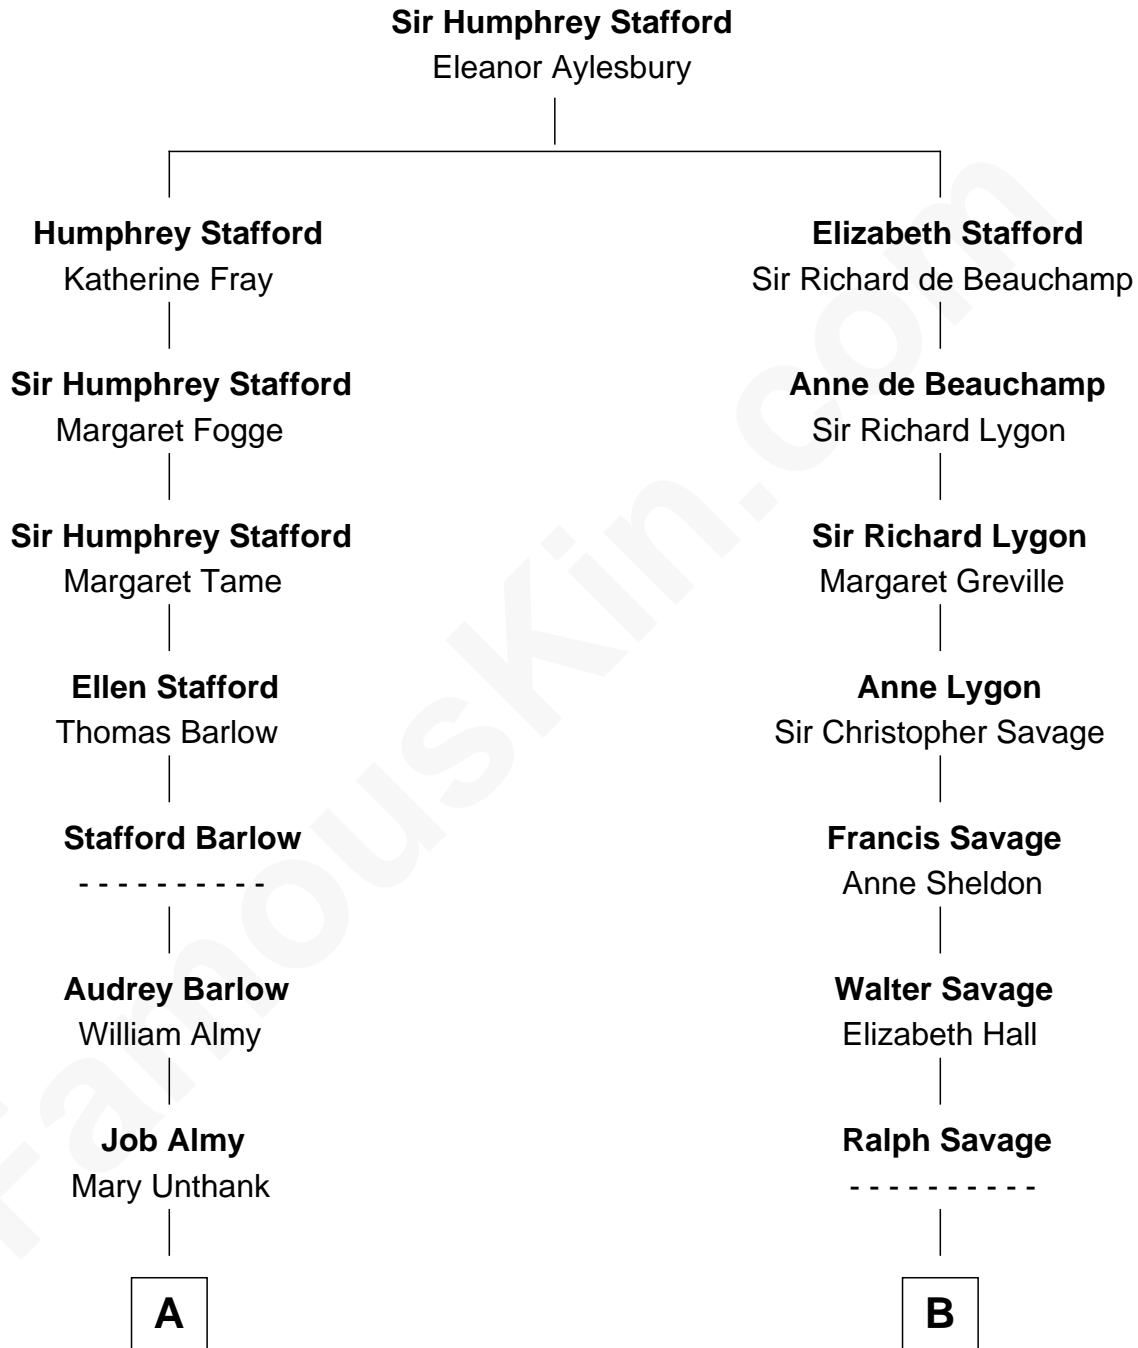

FamousKin.com

Relationship Chart of

Robert Townsend

Member of the Culper Spy Ring during the American Revolution

10th cousin 2 times removed of

Meriwether Lewis
Lewis and Clark Expedition

A

Audrey Almy
James Townsend

Jacob Townsend
Phoebe Seaman

Samuel Townsend
Sarah Stoddard

Robert Townsend
Spy known as "Culper Jr."

B

Anthony Savage
Sarah Constable

Alice Savage
Francis Thornton

Col. Francis Thornton
Mary Taliaferro

Elizabeth Thornton
Thomas Meriwether

Lucy Meriwether
William Lewis

Meriwether Lewis
Lewis and Clark Expedition