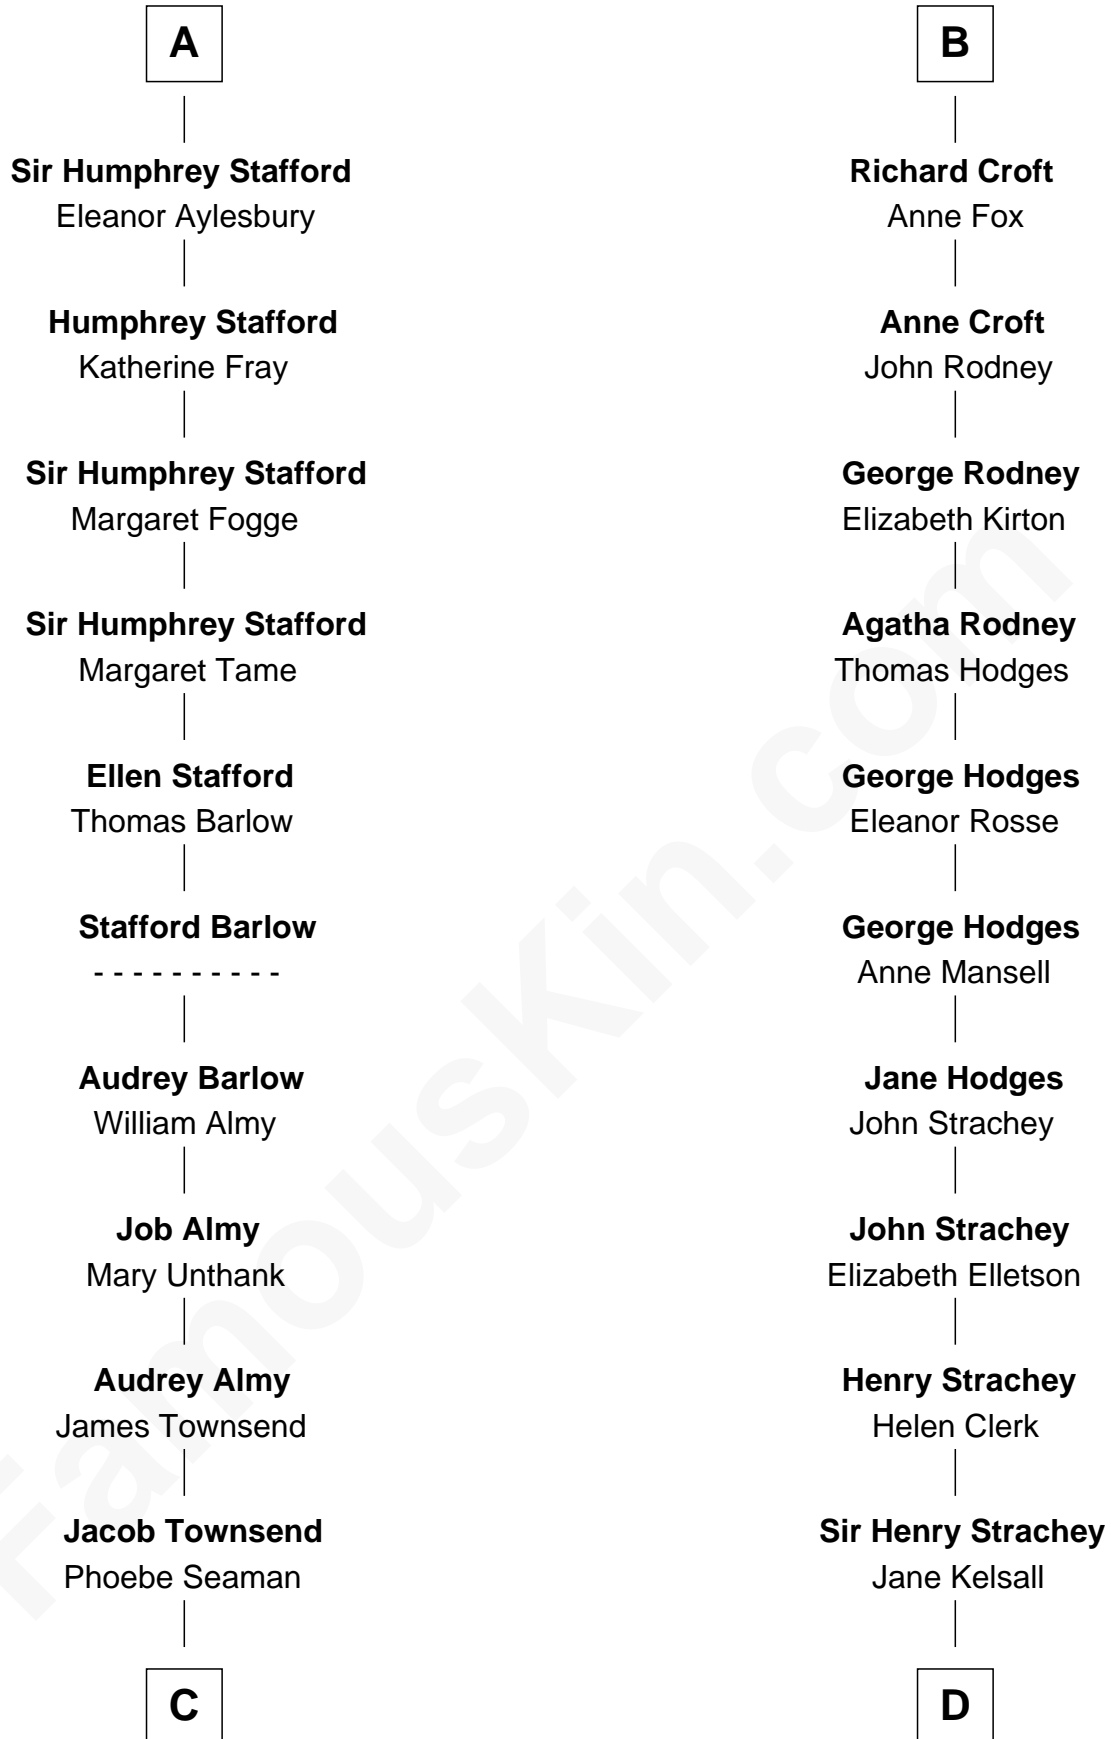

FamousKin.com

Relationship Chart of

Robert Townsend

Member of the Culper Spy Ring during the American Revolution

18th cousin 1 time removed of

Lytton Strachey

Author and Co-Founder of Bloomsbury Group

Sir Roger de Somery

Owen Glendower

Margaret Hanmer

Janet ferch Owain

Sir John de Croft

William de Croft

Margaret Walwyn

B

C