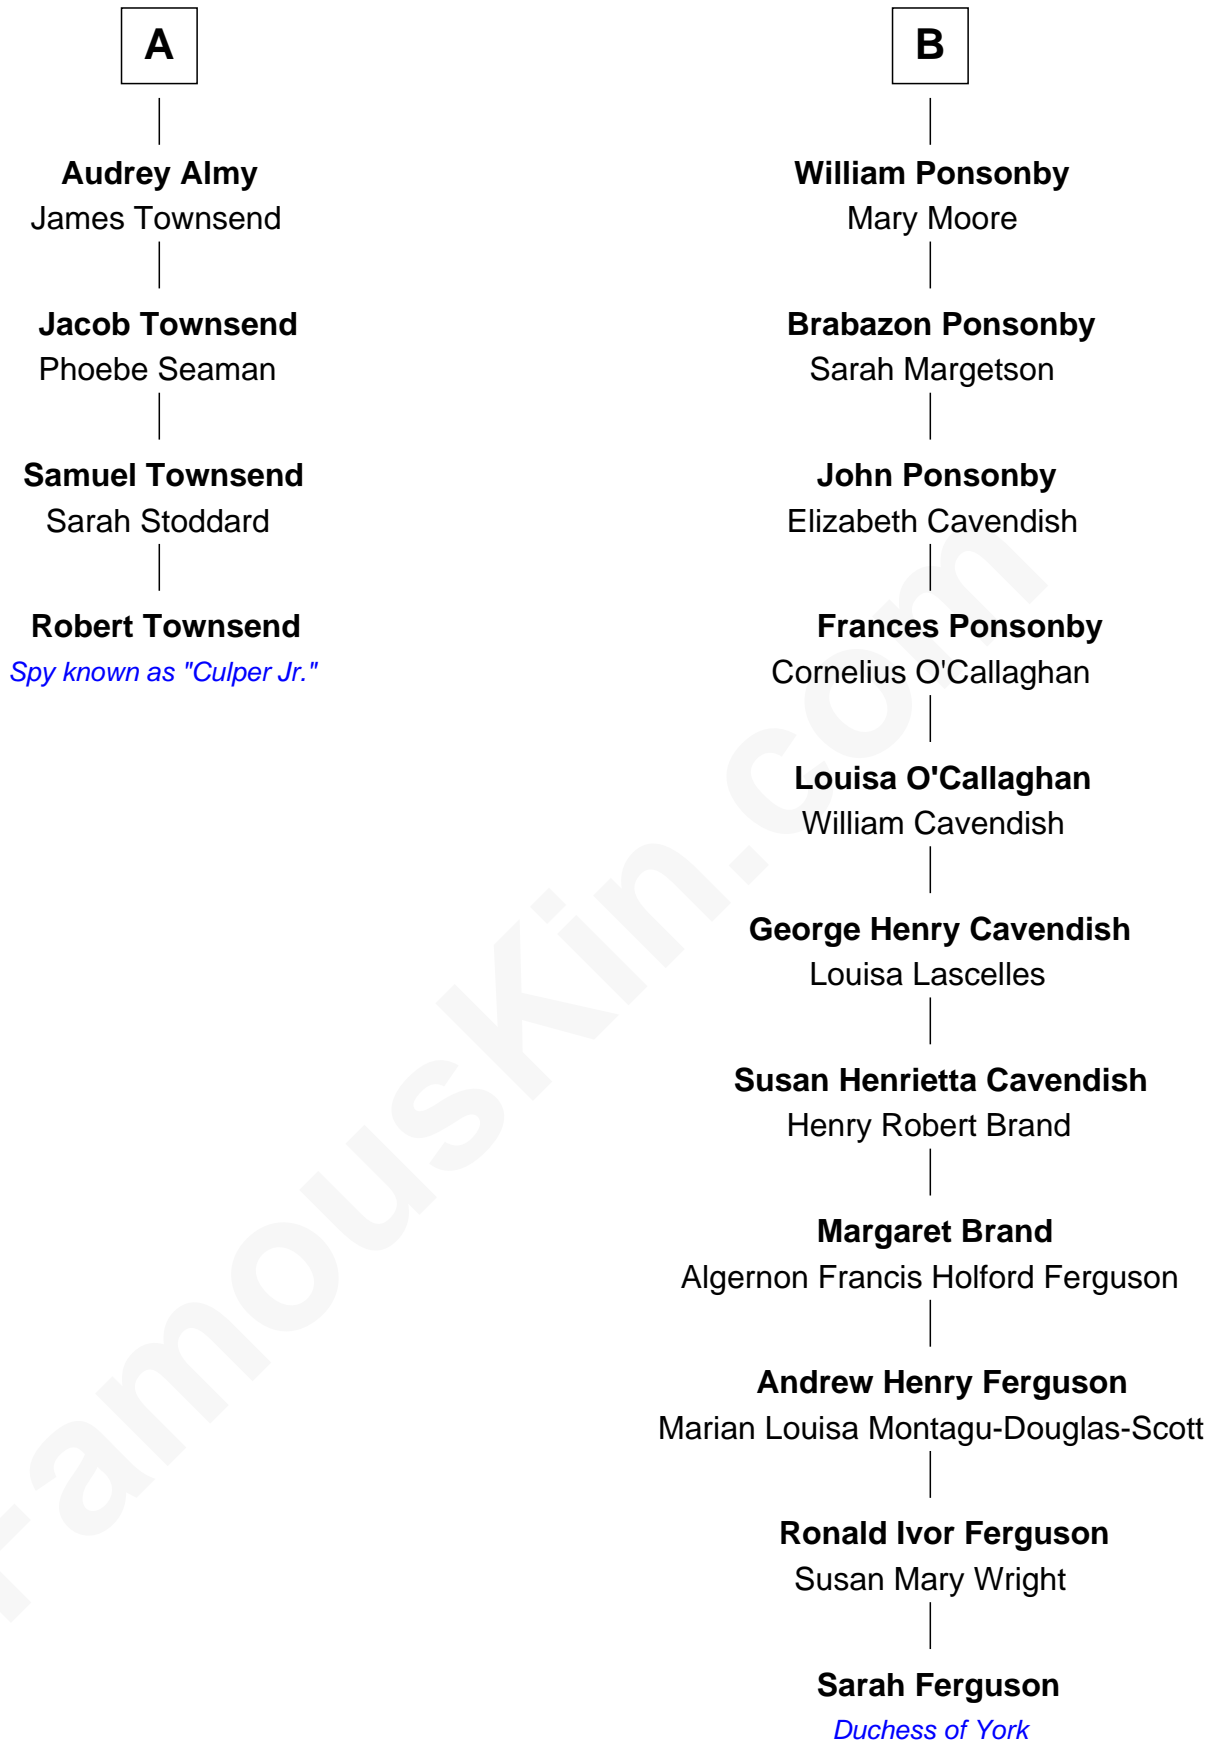

## Relationship Chart of

### Robert Townsend

*Member of the Culper Spy Ring during the American Revolution*

10th cousin 7 times removed of

**Sarah Ferguson**  
*Duchess of York*

**Sir Humphrey Stafford**  
Eleanor Aylesbury

Sarah Ferguson photo by [Norbert Aepli](#) (CC BY 3.0)