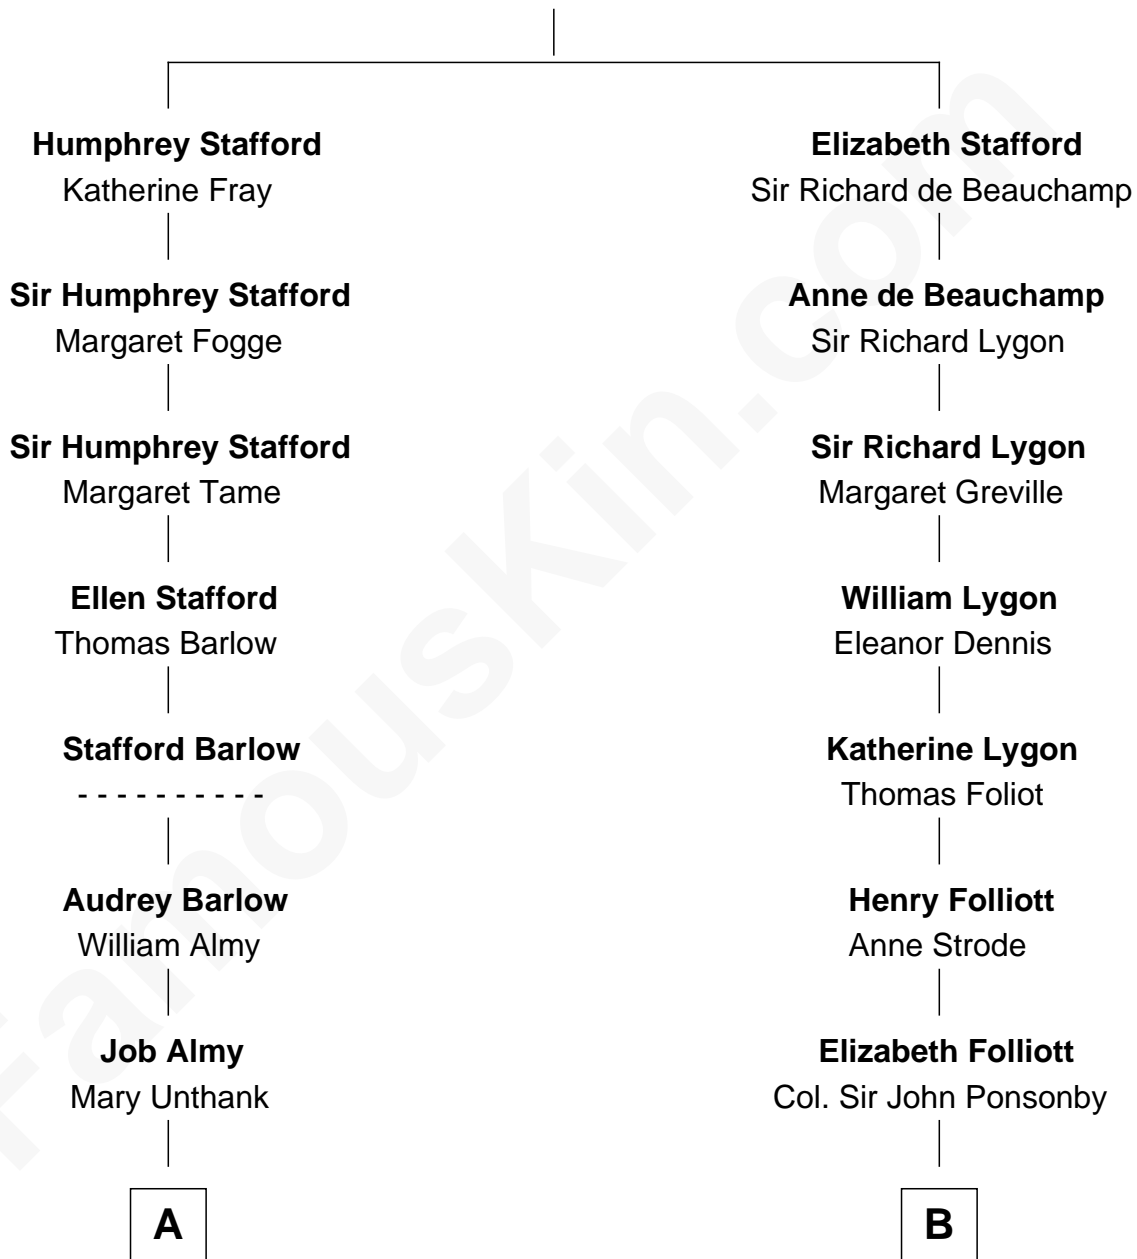

## Relationship Chart of

### Robert Townsend

*Member of the Culper Spy Ring during the American Revolution*

10th cousin 7 times removed of

**Sarah Ferguson**  
*Duchess of York*

**Sir Humphrey Stafford**  
Eleanor Aylesbury

Sarah Ferguson photo by [Norbert Aepli](#) (CC BY 3.0)