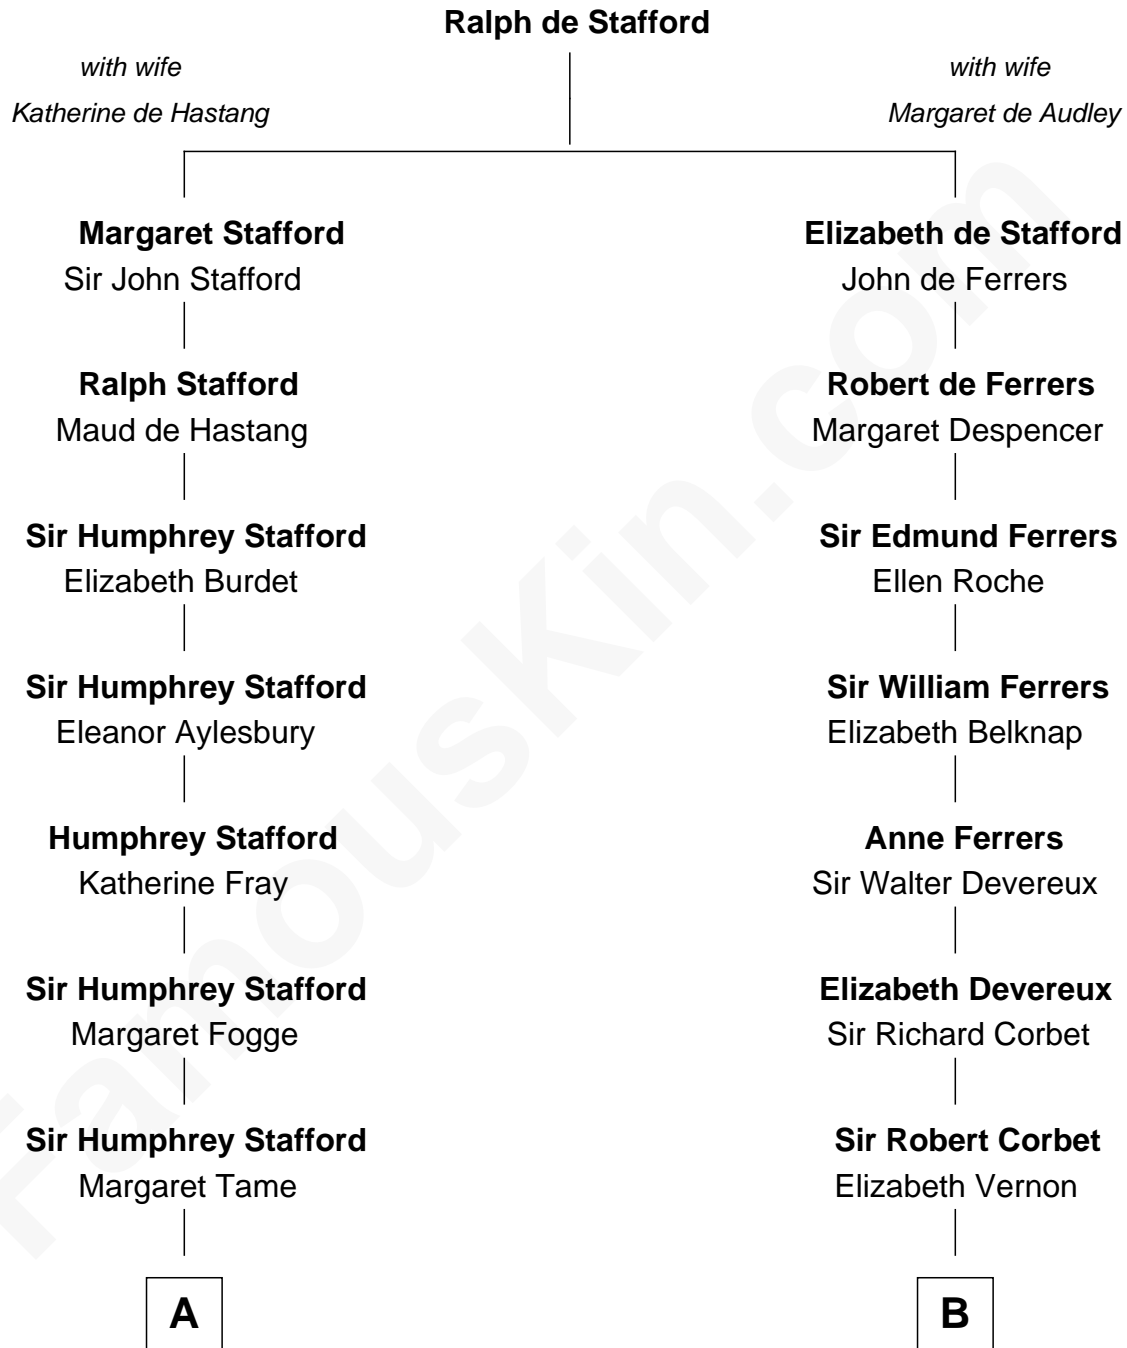

FamousKin.com

Relationship Chart of

Robert Townsend

Member of the Culper Spy Ring during the American Revolution

14th cousin 4 times removed of

Olivia De Havilland

Movie Actress