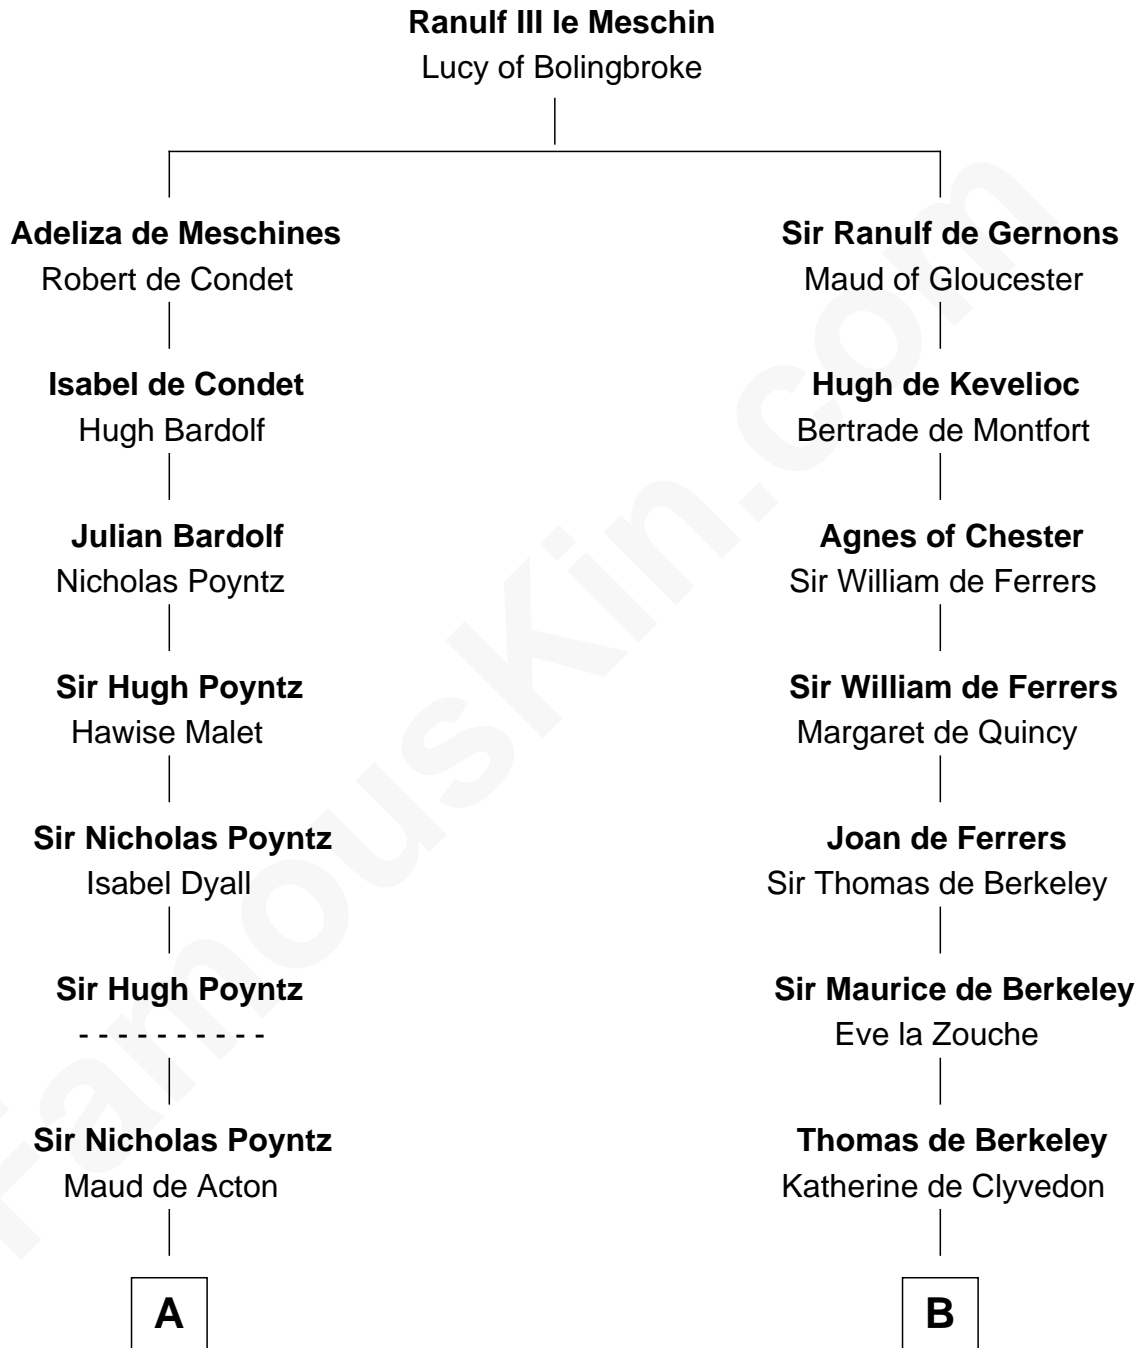

FamousKin.com

Relationship Chart of

Robert Townsend

Member of the Culper Spy Ring during the American Revolution

18th cousin 3 times removed of

George Clinton

4th U.S. Vice President

C

Job Almy
Mary Unthank

Audrey Almy
James Townsend

Jacob Townsend
Phoebe Seaman

Samuel Townsend
Sarah Stoddard

Robert Townsend
Spy known as "Culper Jr."

D

Charles Clinton
Elizabeth Denniston

George Clinton
4th U.S. Vice President