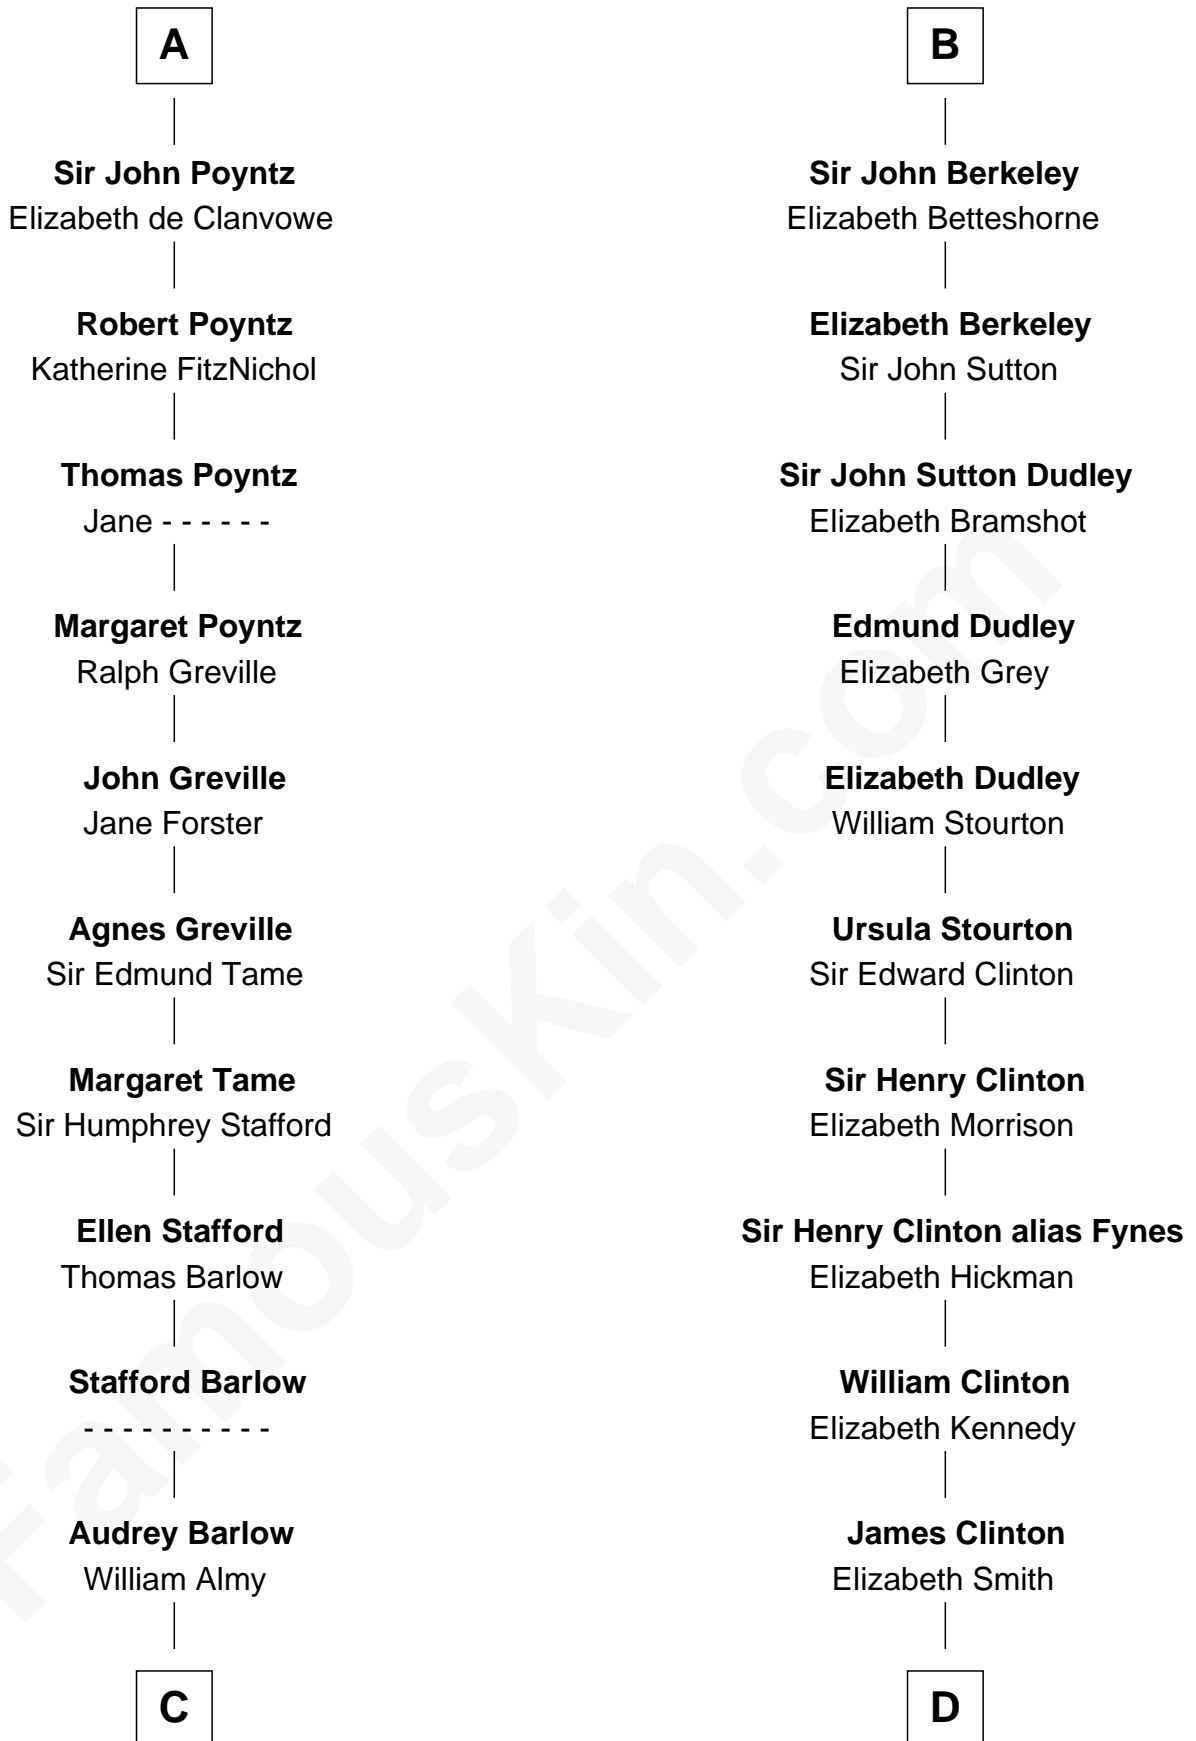

FamousKin.com

Relationship Chart of

Robert Townsend

Member of the Culper Spy Ring during the American Revolution

18th cousin 3 times removed of

George Clinton

4th U.S. Vice President

C

Job Almy
Mary Unthank

Audrey Almy
James Townsend

Jacob Townsend
Phoebe Seaman

Samuel Townsend
Sarah Stoddard

Robert Townsend
Spy known as "Culper Jr."

D

Charles Clinton
Elizabeth Denniston

George Clinton
4th U.S. Vice President