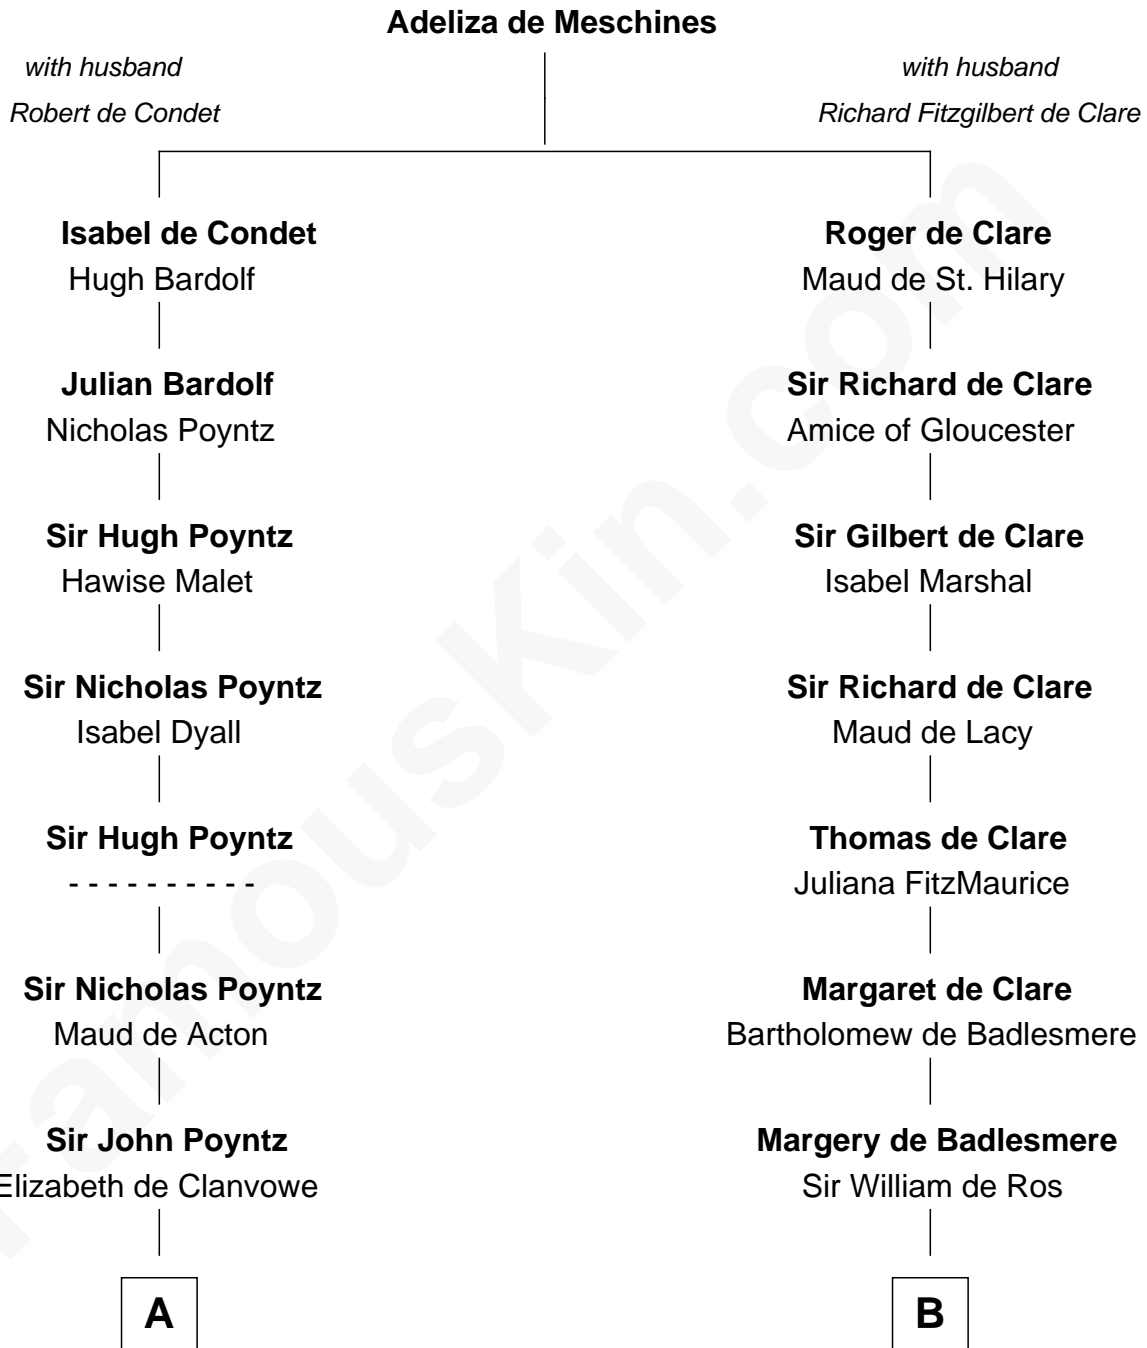

## Relationship Chart of

### Robert Townsend

*Member of the Culper Spy Ring during the American Revolution*

19th cousin 1 time removed of

### George Clinton

*4th U.S. Vice President*

**C**

**Audrey Almy**  
James Townsend

**Jacob Townsend**  
Phoebe Seaman

**Samuel Townsend**  
Sarah Stoddard

**Robert Townsend**  
*Spy known as "Culper Jr."*

**D**