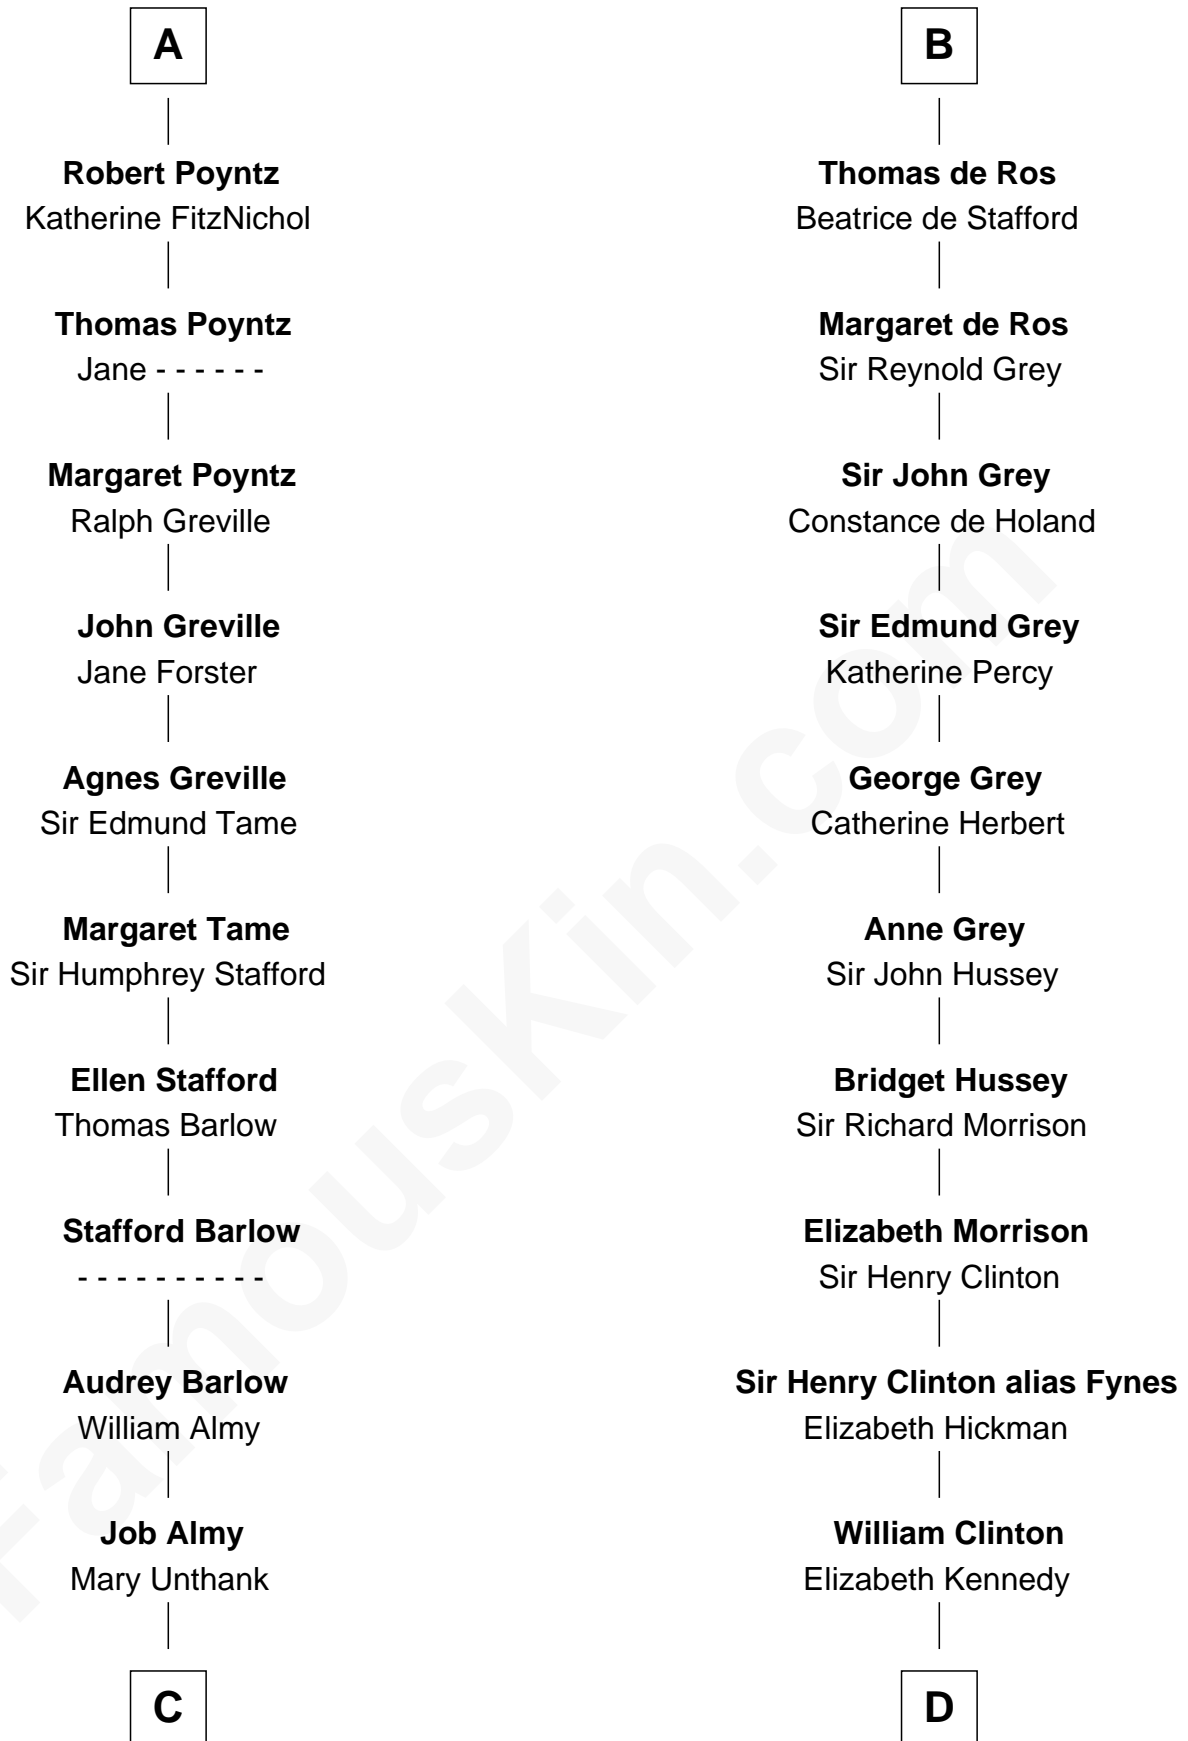

## Relationship Chart of

### Robert Townsend

*Member of the Culper Spy Ring during the American Revolution*

19th cousin 1 time removed of

### George Clinton

*4th U.S. Vice President*

**C**

**Audrey Almy**  
James Townsend

**Jacob Townsend**  
Phoebe Seaman

**Samuel Townsend**  
Sarah Stoddard

**Robert Townsend**  
*Spy known as "Culper Jr."*

**D**