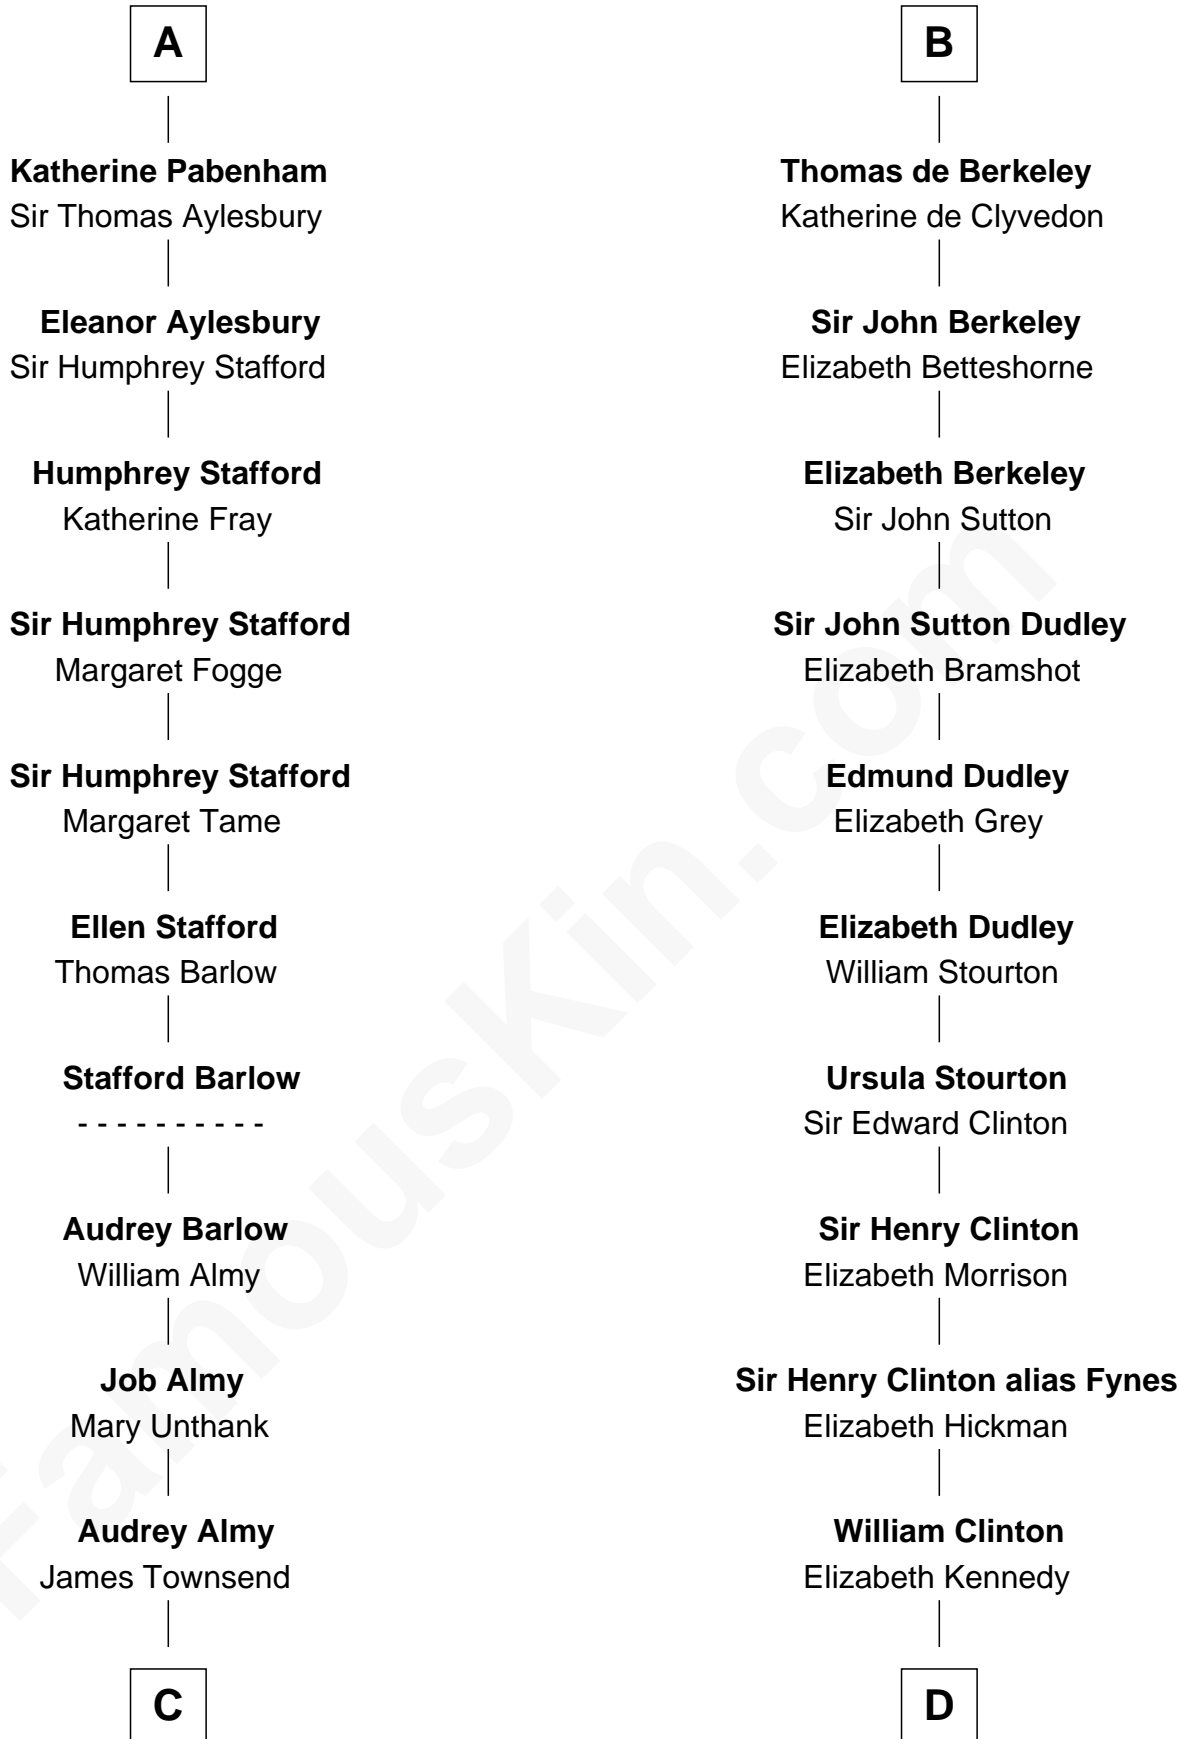

# FamousKin.com Relationship Chart of

**Robert Townsend**

*Member of the Culper Spy Ring during the American Revolution*

19th cousin of

**George Clinton**

*4th U.S. Vice President*

**William I de Lancaster**  
Gundred de Warenne

Richard de Morville

**Helena de Morville**

Roland of Galloway

**Alan of Galloway**

Helen de l'Isle

**Helen of Galloway**

Sir Roger de Quincy

**Margaret de Quincy**

Sir William de Ferrers

**Joan de Ferrers**

Sir Thomas de Berkeley

**Sir Maurice de Berkeley**

Eve la Zouche

**B**

**C**

**Jacob Townsend**

**Charles Clinton**

Elizabeth Denniston

**George Clinton**

*4th U.S. Vice President*

FamousKin.com