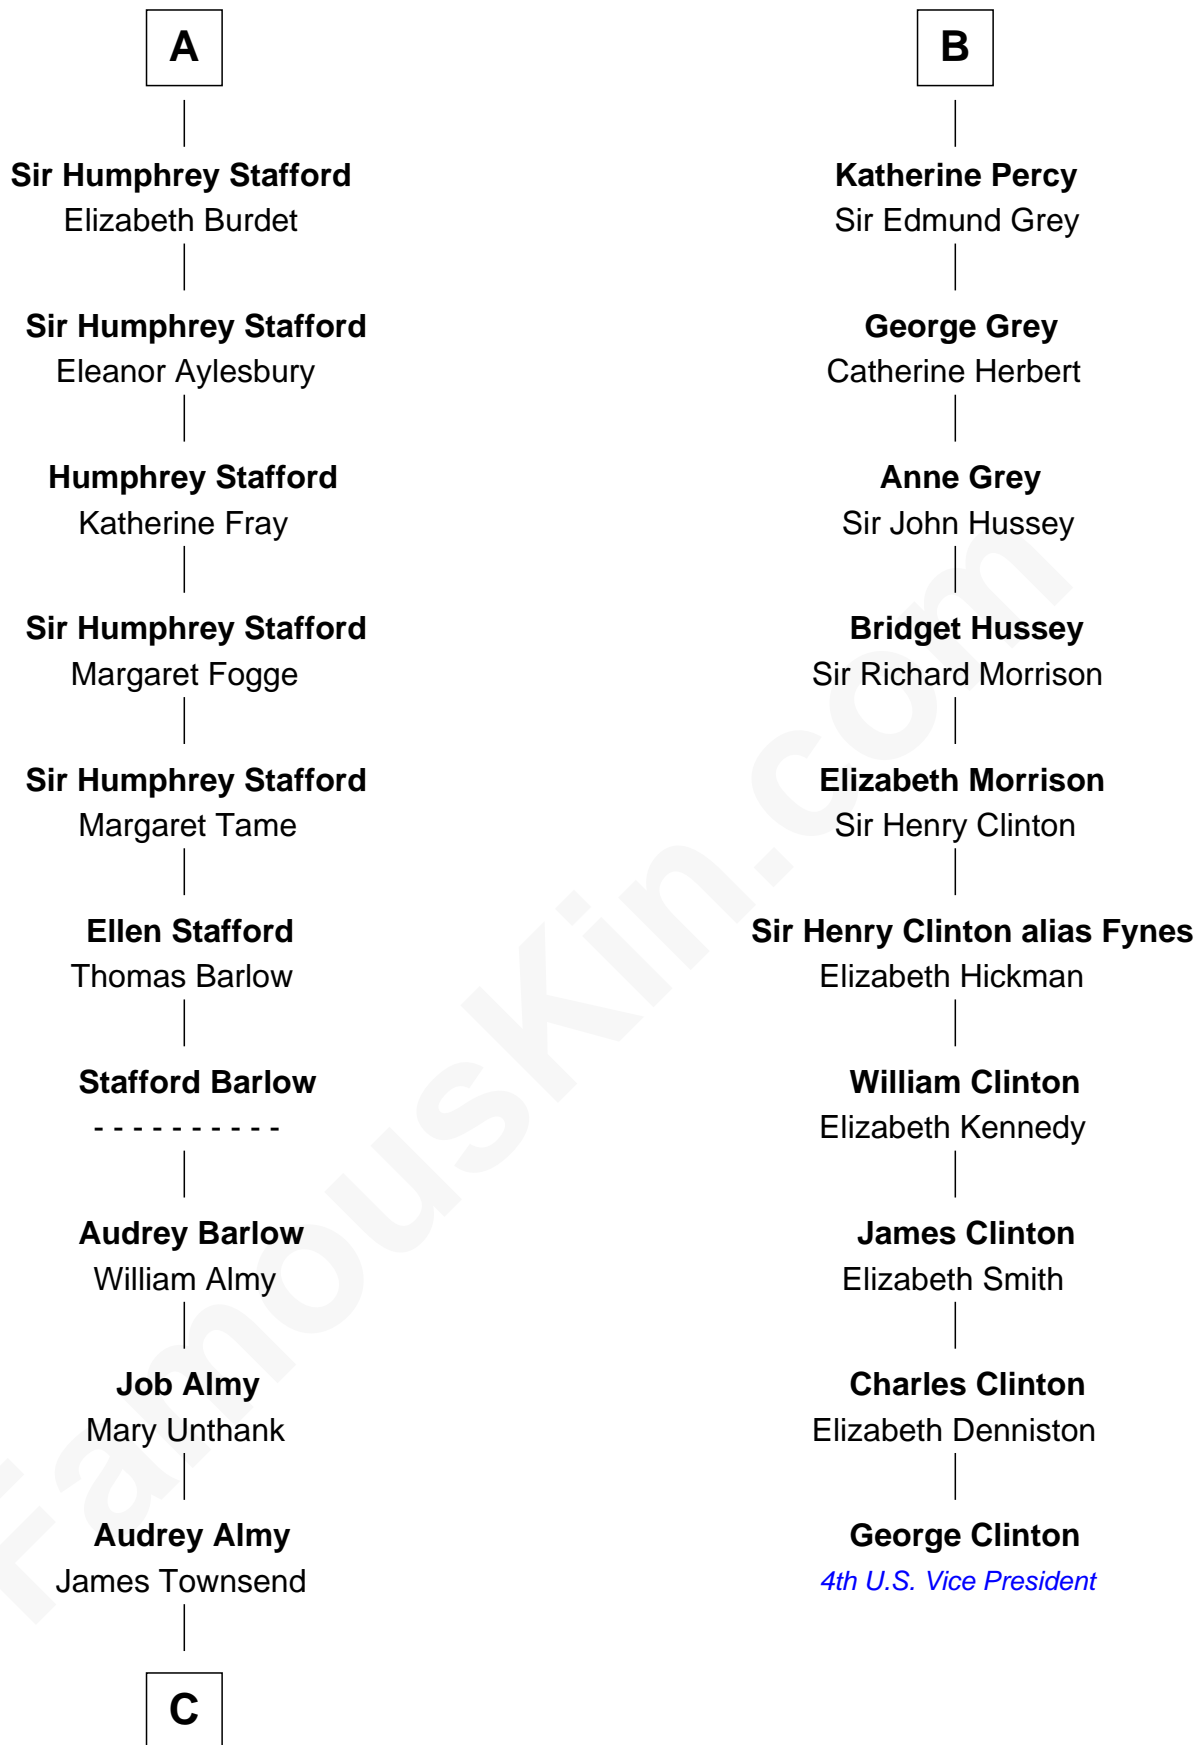

## Relationship Chart of

### Robert Townsend

*Member of the Culper Spy Ring during the American Revolution*

16th cousin 3 times removed of

**George Clinton**

*4th U.S. Vice President*

**C**

—  
**Jacob Townsend**

Phoebe Seaman