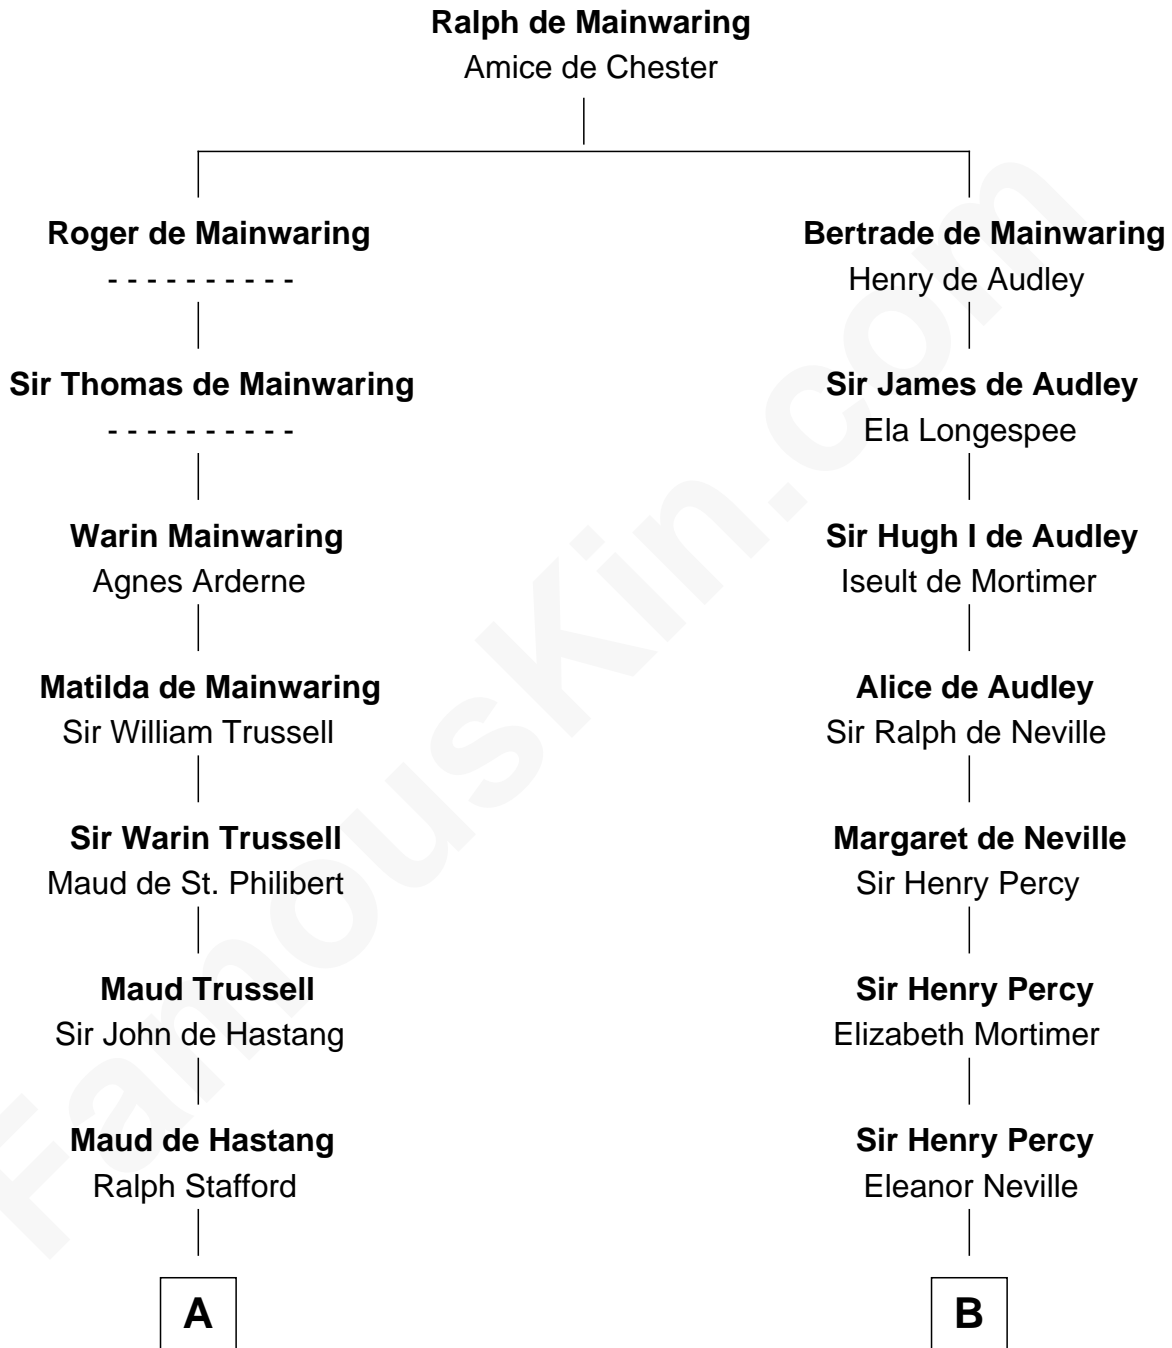

## Relationship Chart of

### Robert Townsend

*Member of the Culper Spy Ring during the American Revolution*

16th cousin 3 times removed of

**George Clinton**

*4th U.S. Vice President*

**C**

—  
**Jacob Townsend**

Phoebe Seaman

—  
**Samuel Townsend**

Sarah Stoddard

—  
**Robert Townsend**

*Spy known as "Culper Jr."*

FamousKin.com