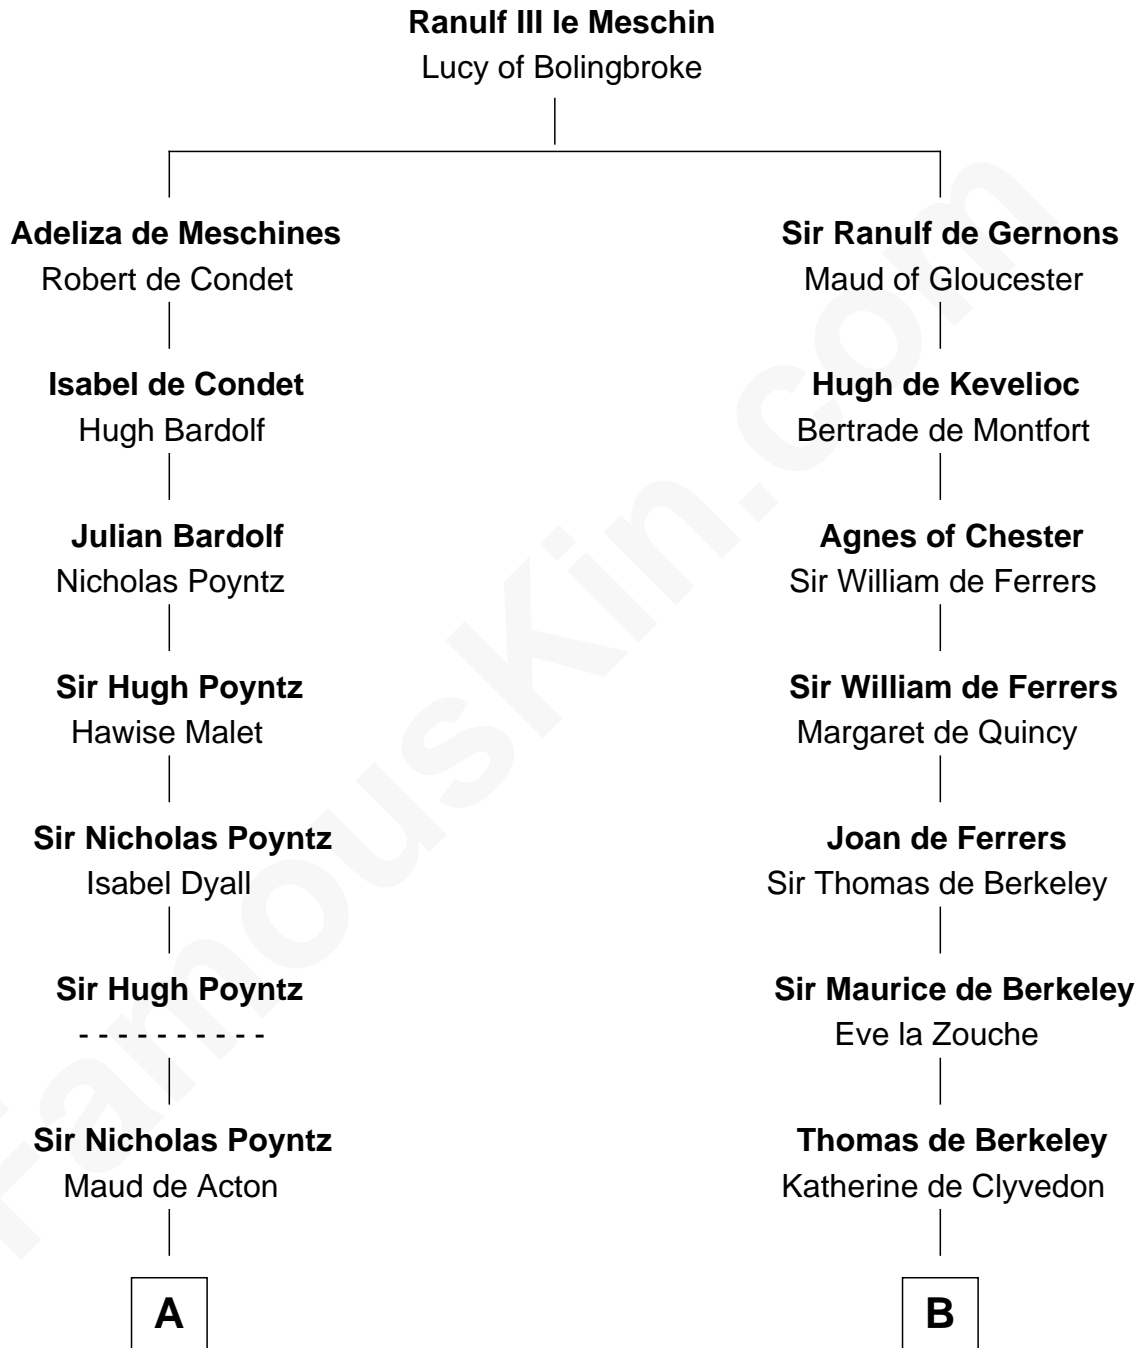

## Relationship Chart of

### Robert Townsend

*Member of the Culper Spy Ring during the American Revolution*

19th cousin 2 times removed of

**DeWitt Clinton**

*6th Governor of New York*

**C**

**Job Almy**  
Mary Unthank

**Audrey Almy**  
James Townsend

**Jacob Townsend**  
Phoebe Seaman

**Samuel Townsend**  
Sarah Stoddard

**Robert Townsend**  
*Spy known as "Culper Jr."*

**D**

**Charles Clinton**  
Elizabeth Denniston

**Gen. James Clinton**  
Mary DeWitt

**DeWitt Clinton**  
*6th Governor of New York*

FamousKin.com