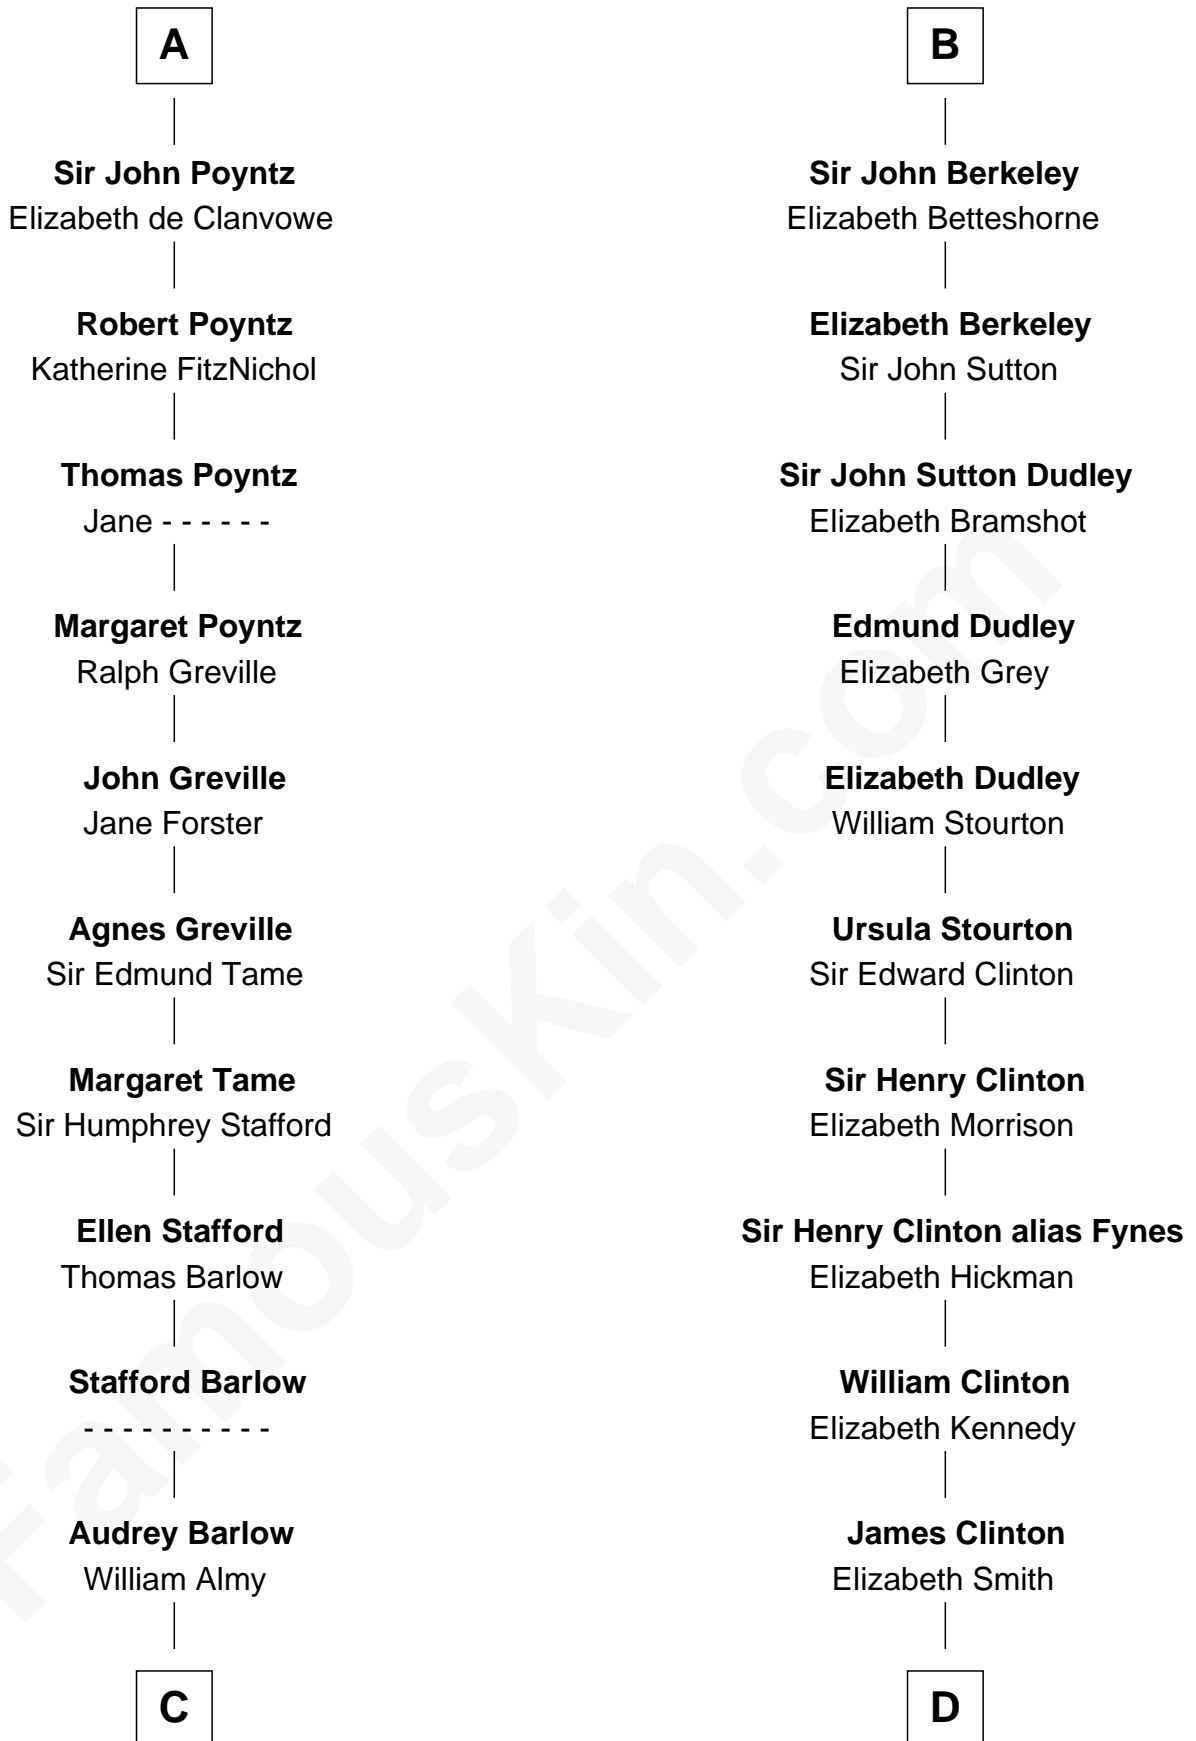

## Relationship Chart of

### Robert Townsend

*Member of the Culper Spy Ring during the American Revolution*

19th cousin 2 times removed of

**DeWitt Clinton**

*6th Governor of New York*

**C**

**Job Almy**  
Mary Unthank

**Audrey Almy**  
James Townsend

**Jacob Townsend**  
Phoebe Seaman

**Samuel Townsend**  
Sarah Stoddard

**Robert Townsend**  
*Spy known as "Culper Jr."*

**D**

**Charles Clinton**  
Elizabeth Denniston

**Gen. James Clinton**  
Mary DeWitt