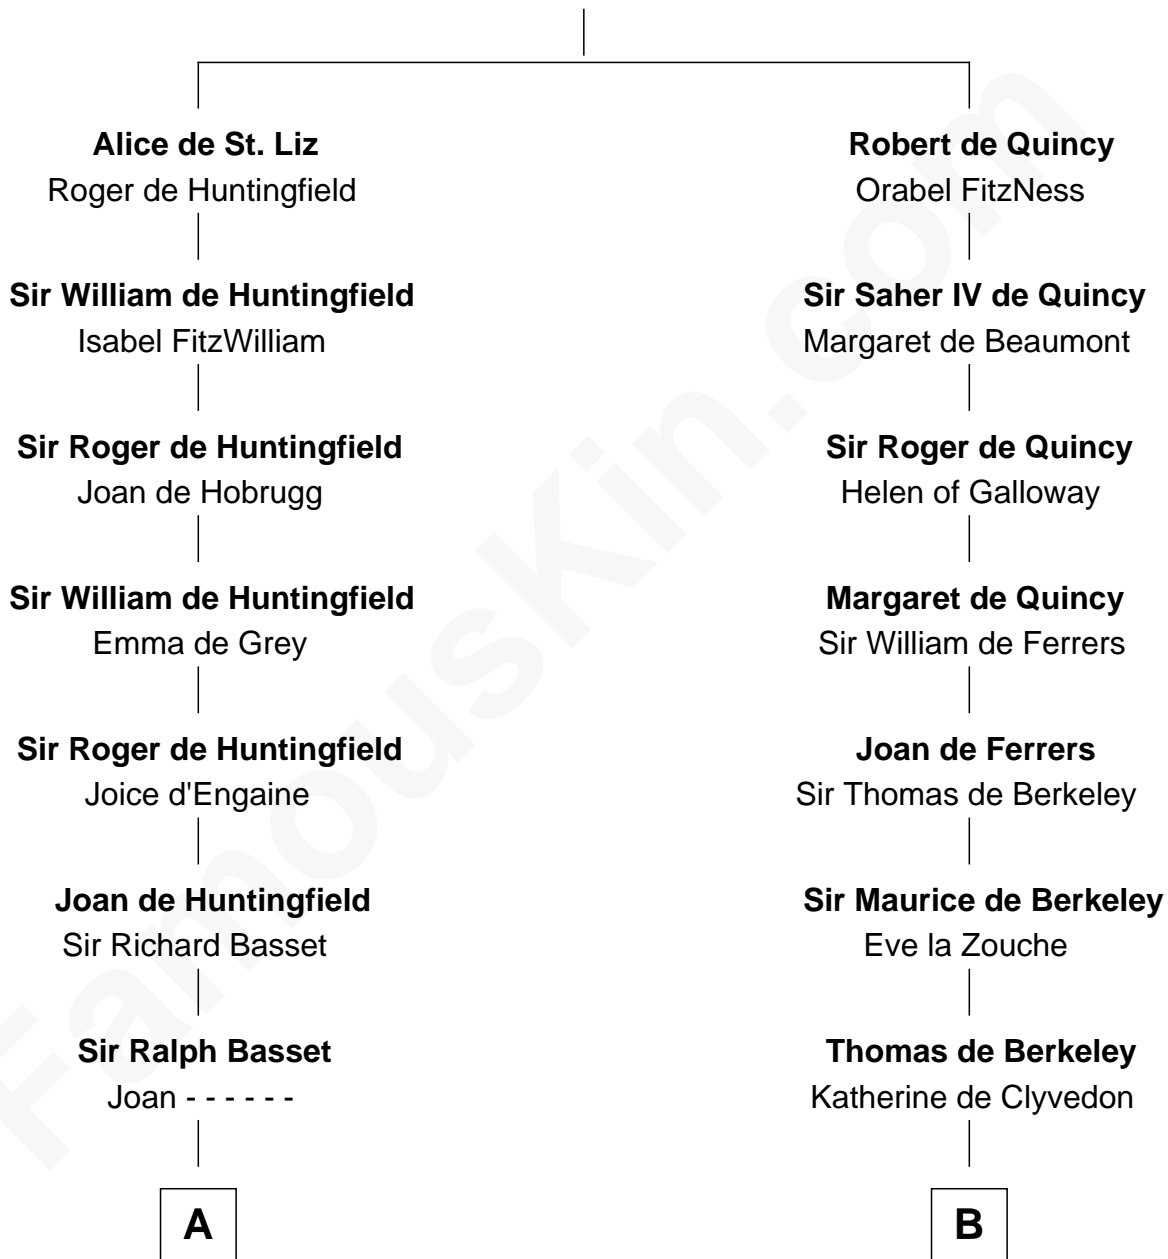

FamousKin.com

Relationship Chart of

Robert Townsend

Member of the Culper Spy Ring during the American Revolution

19th cousin 2 times removed of

DeWitt Clinton

6th Governor of New York

Saher I de Quincy

Maud de St. Liz

C

Job Almy
Mary Unthank

Audrey Almy
James Townsend

Jacob Townsend
Phoebe Seaman

Samuel Townsend
Sarah Stoddard

Robert Townsend
Spy known as "Culper Jr."

D

Charles Clinton
Elizabeth Denniston

Gen. James Clinton
Mary DeWitt

DeWitt Clinton
6th Governor of New York

FamousKin.com