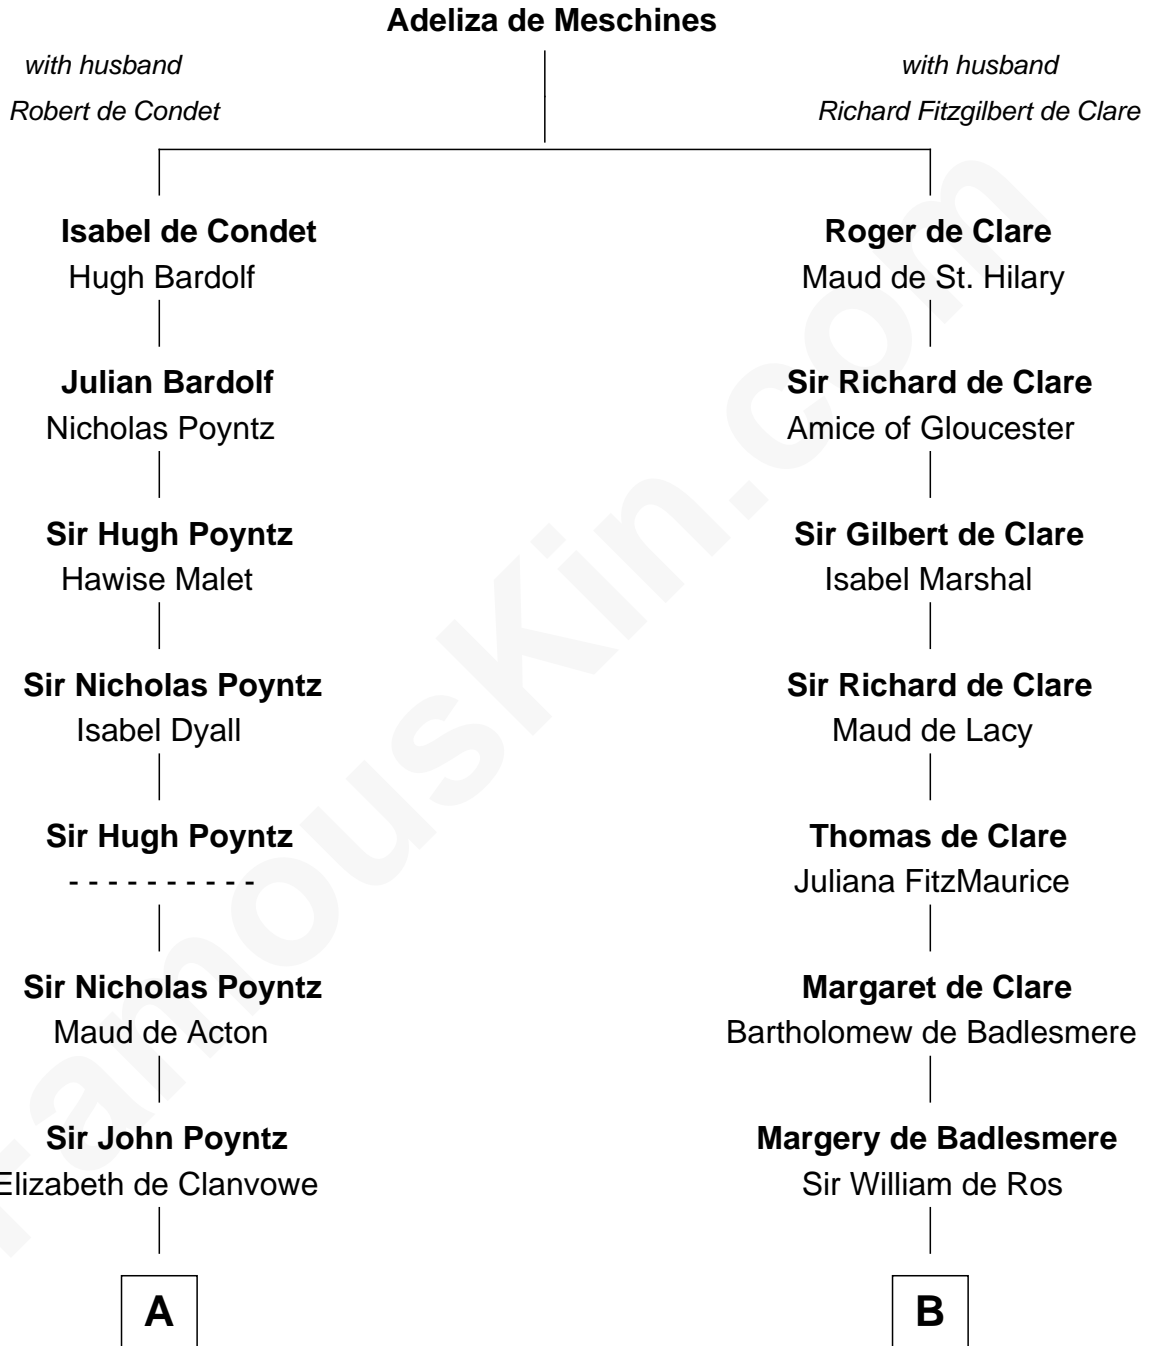

FamousKin.com

Relationship Chart of

Robert Townsend

Member of the Culper Spy Ring during the American Revolution

20th cousin of

DeWitt Clinton

6th Governor of New York

C

Audrey Almy
James Townsend

Jacob Townsend
Phoebe Seaman

Samuel Townsend
Sarah Stoddard

Robert Townsend
Spy known as "Culper Jr."

D

James Clinton
Elizabeth Smith

Charles Clinton
Elizabeth Denniston

Gen. James Clinton
Mary DeWitt

DeWitt Clinton
6th Governor of New York