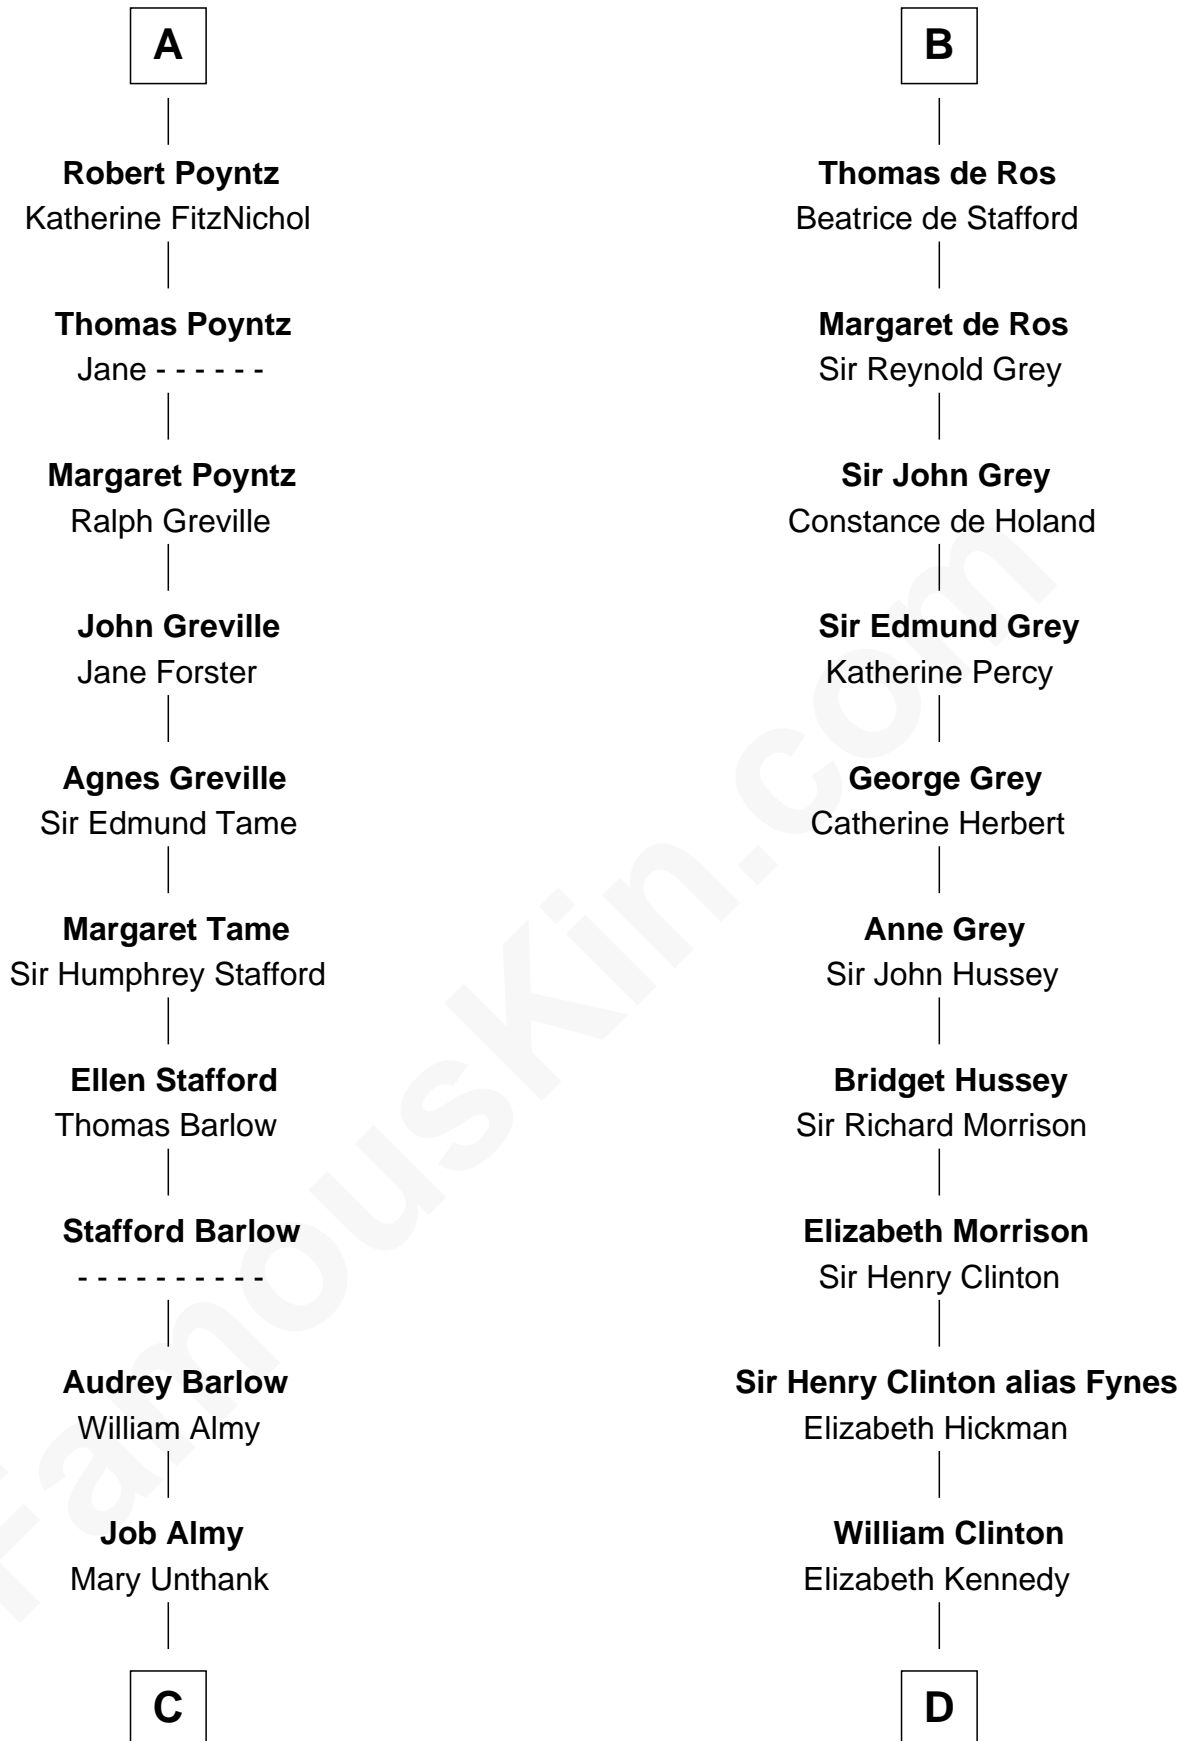

FamousKin.com

Relationship Chart of

Robert Townsend

Member of the Culper Spy Ring during the American Revolution

20th cousin of

DeWitt Clinton

6th Governor of New York

C

Audrey Almy
James Townsend

Jacob Townsend
Phoebe Seaman

Samuel Townsend
Sarah Stoddard

Robert Townsend
Spy known as "Culper Jr."

D

James Clinton
Elizabeth Smith

Charles Clinton
Elizabeth Denniston

Gen. James Clinton
Mary DeWitt