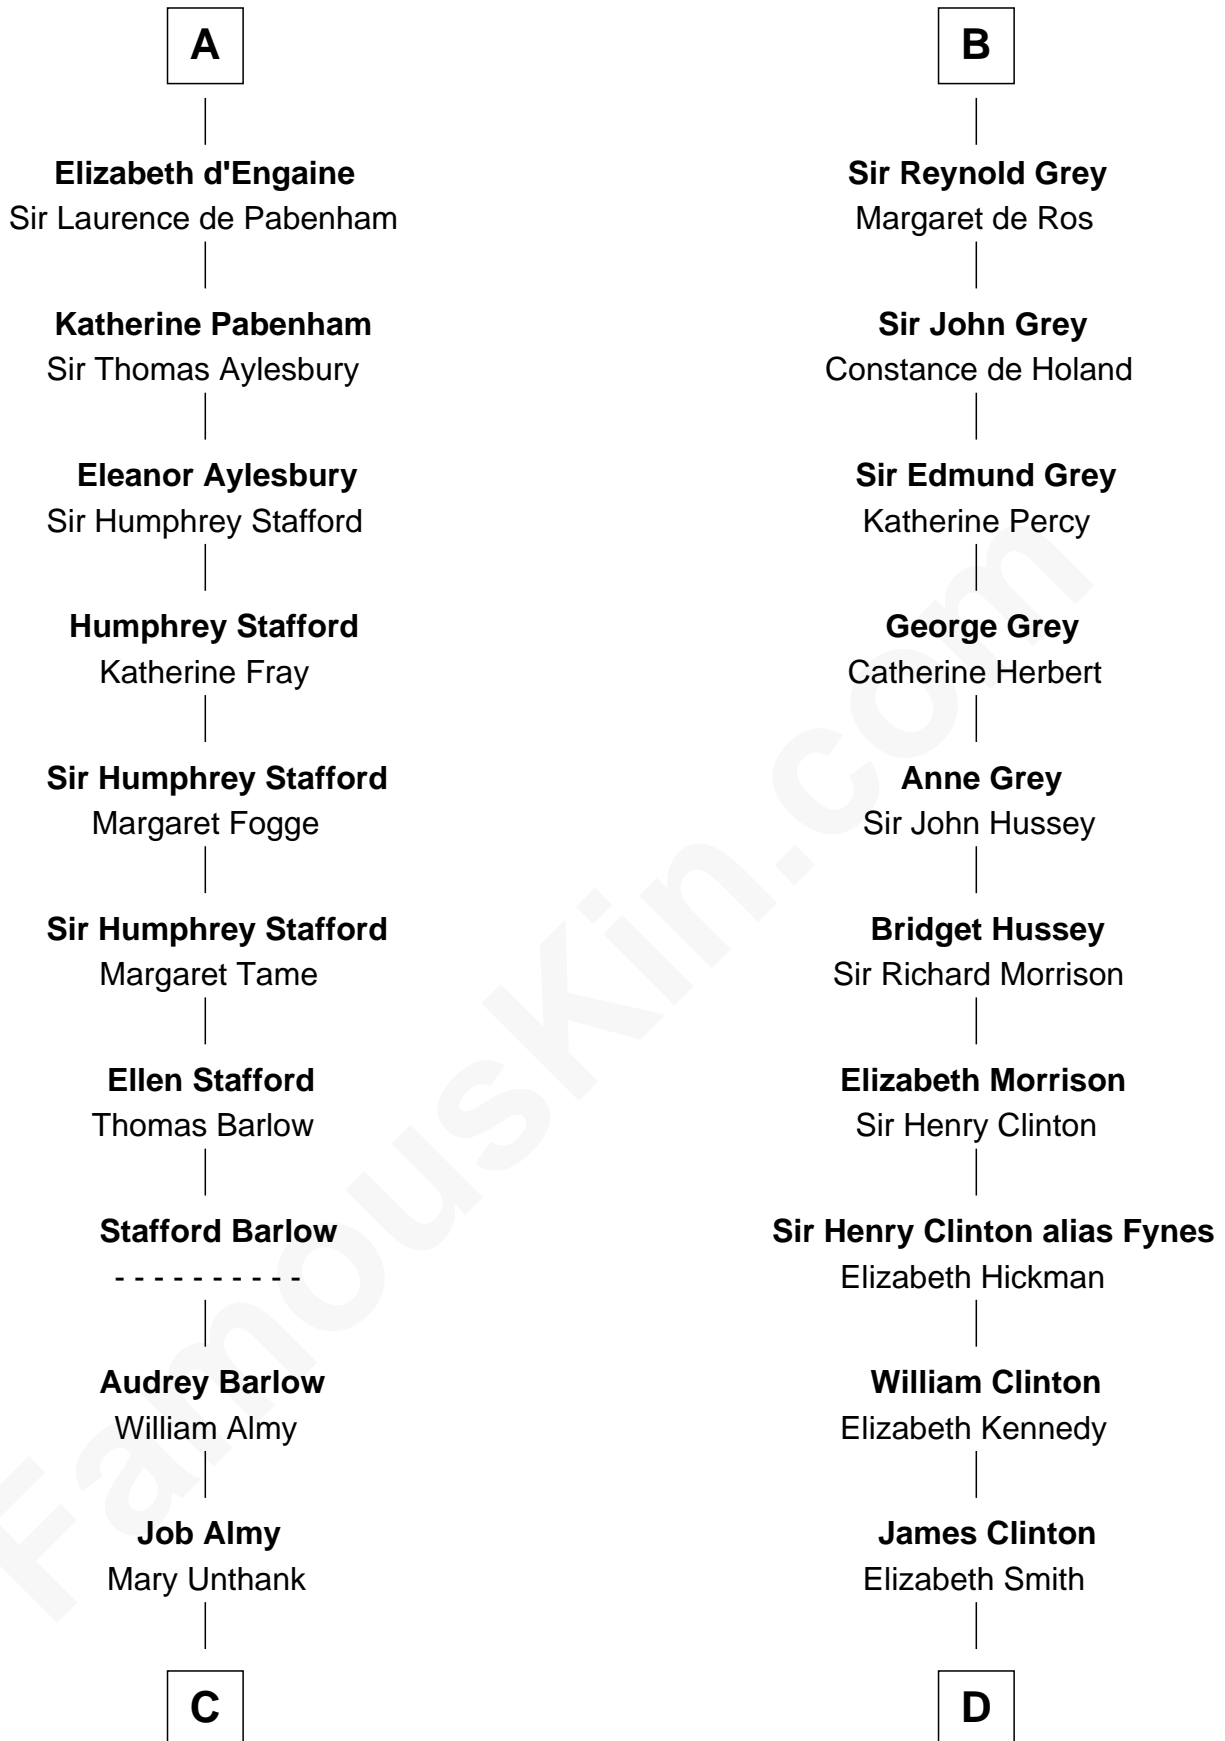

## Relationship Chart of

### Robert Townsend

*Member of the Culper Spy Ring during the American Revolution*

19th cousin 1 time removed of

### DeWitt Clinton

*6th Governor of New York*

**C**

**Audrey Almy**  
James Townsend

**Jacob Townsend**  
Phoebe Seaman

**Samuel Townsend**  
Sarah Stoddard

**Robert Townsend**  
*Spy known as "Culper Jr."*

**D**

**Charles Clinton**  
Elizabeth Denniston

**Gen. James Clinton**  
Mary DeWitt

**DeWitt Clinton**  
*6th Governor of New York*

FamousKin.com