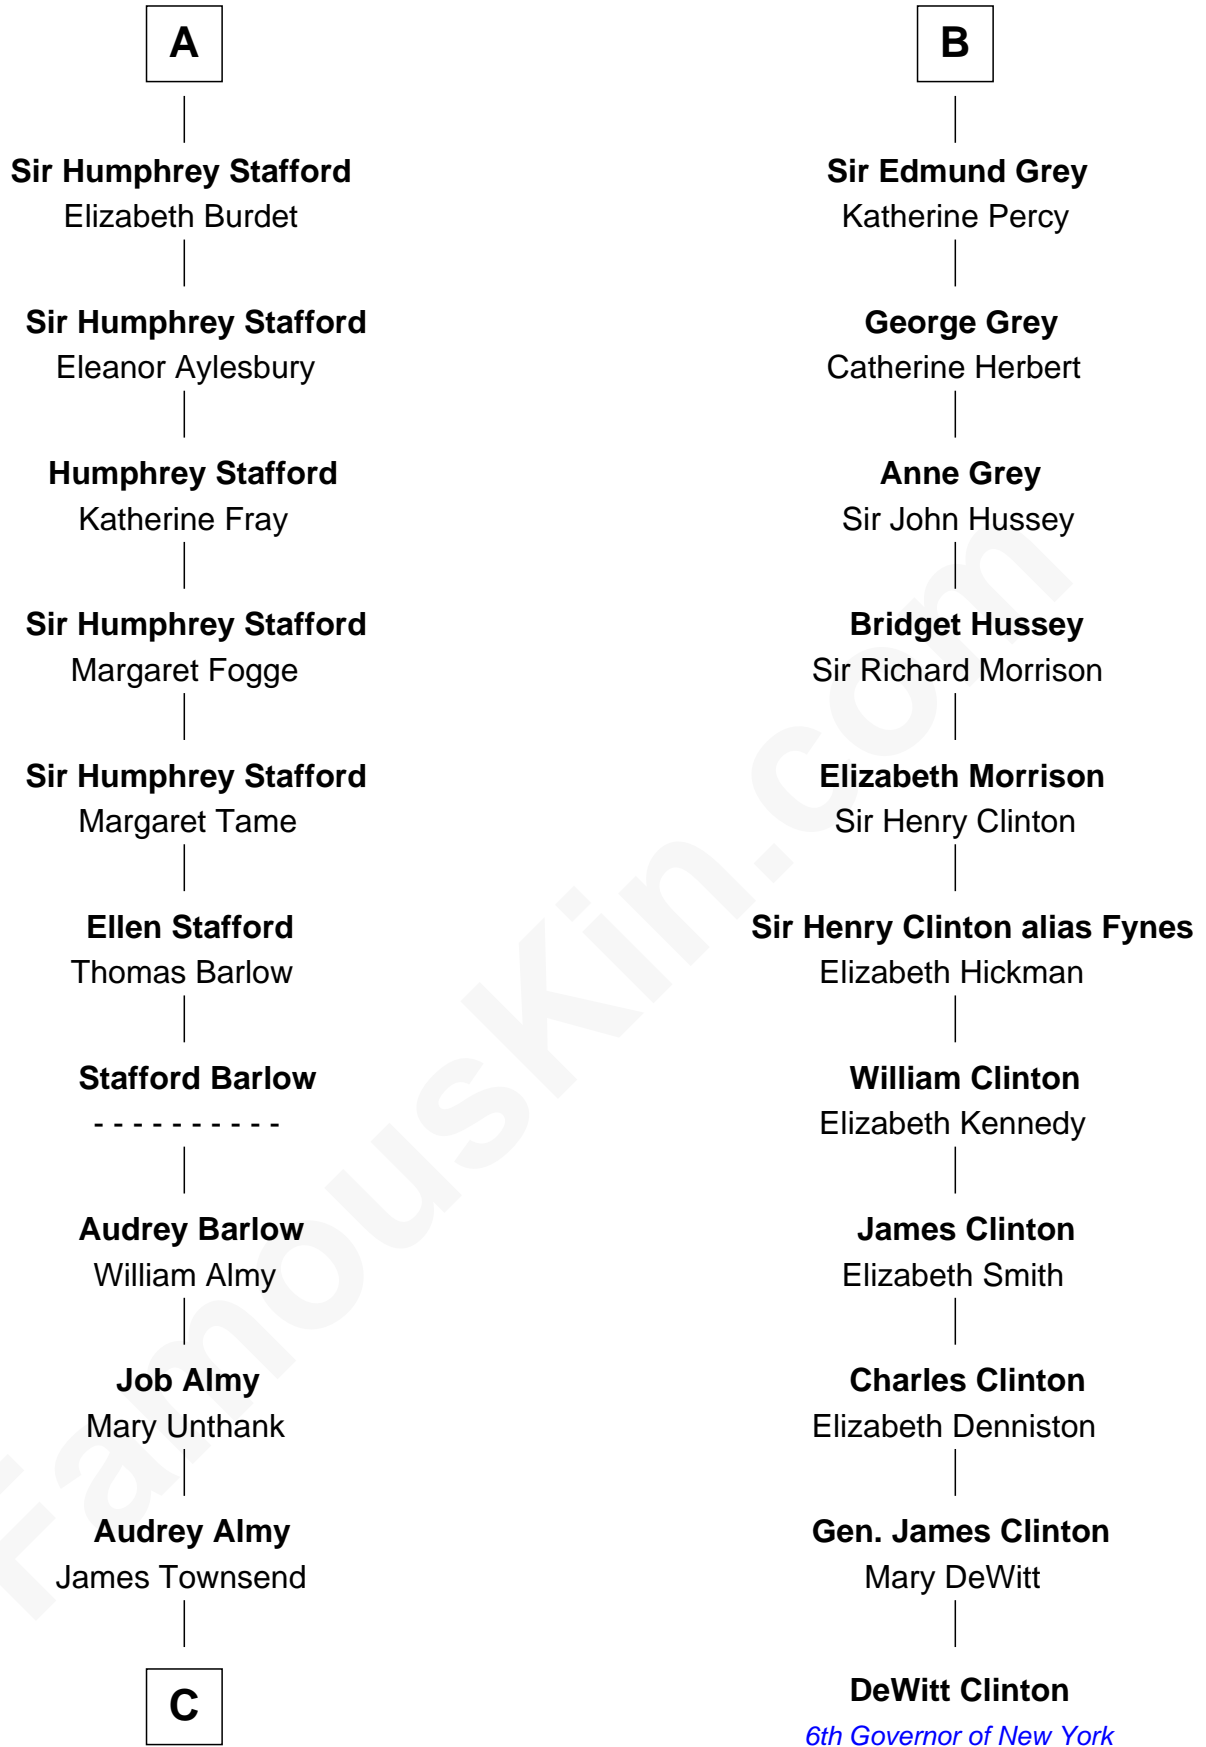

### Robert Townsend

*Member of the Culper Spy Ring during the American Revolution*

17th cousin 2 times removed of

**DeWitt Clinton**

*6th Governor of New York*

**Sir William Longespee**

Ela of Salisbury

**C**