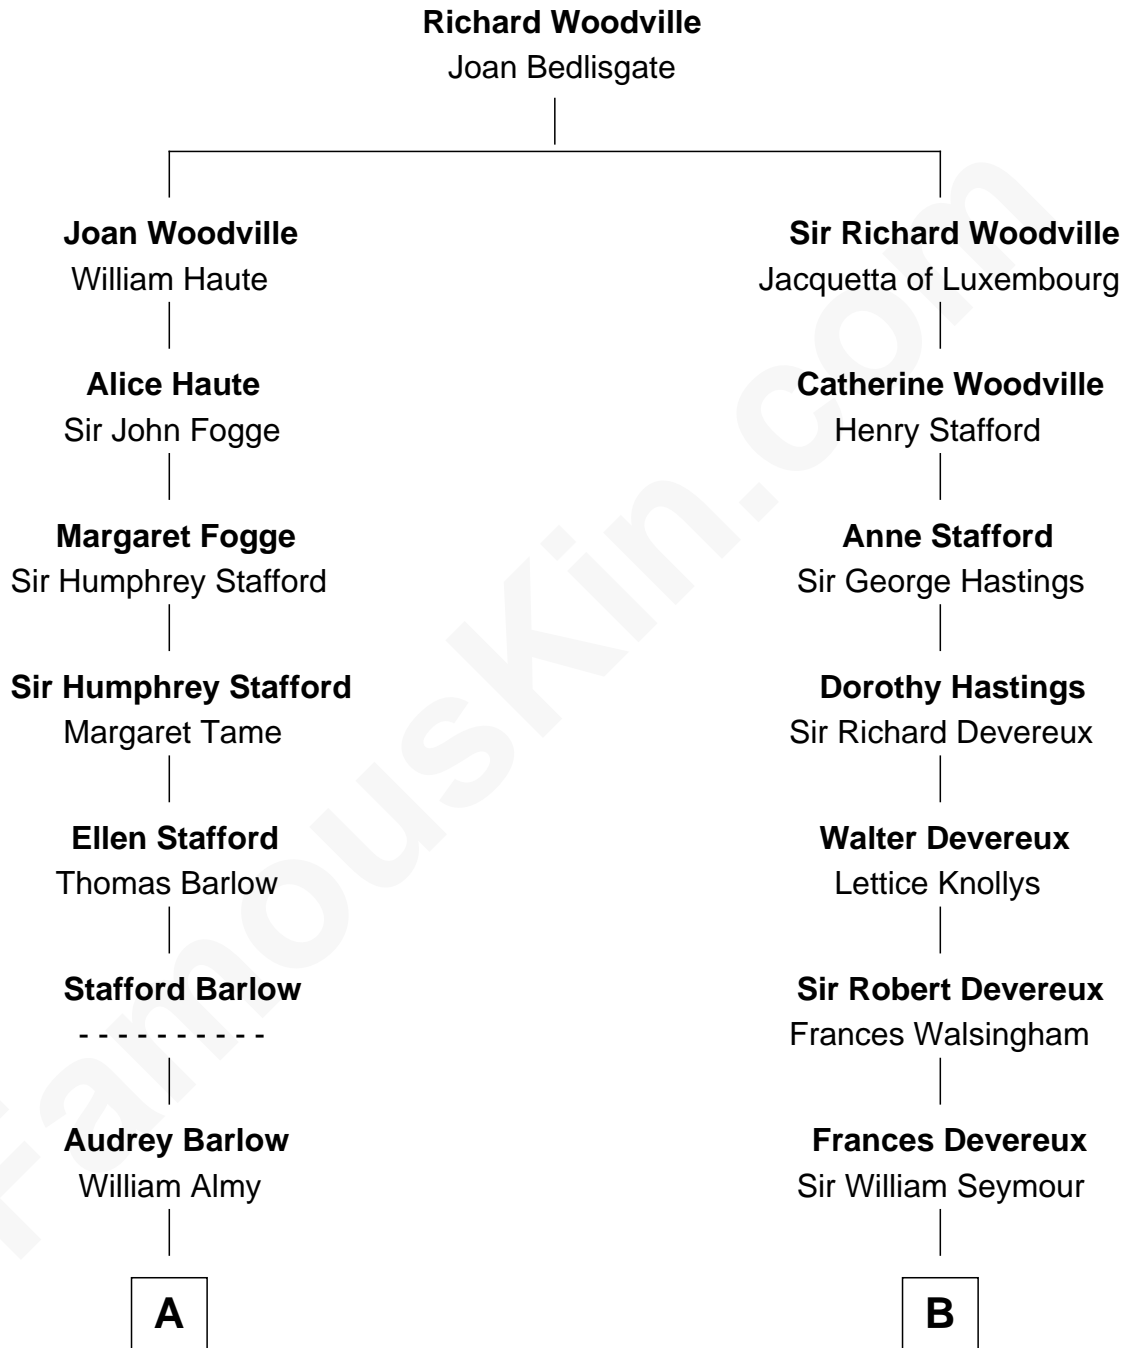

FamousKin.com

Relationship Chart of

Robert Townsend

Member of the Culper Spy Ring during the American Revolution

11th cousin 1 time removed of

Lt. Gen. James Brudenell

Leader of the "Charge of the Light Brigade"

A

Job Almy
Mary Unthank

Audrey Almy
James Townsend

Jacob Townsend
Phoebe Seaman

Samuel Townsend
Sarah Stoddard

Robert Townsend
Spy known as "Culper Jr."

B

Henry Seymour
Mary Capell