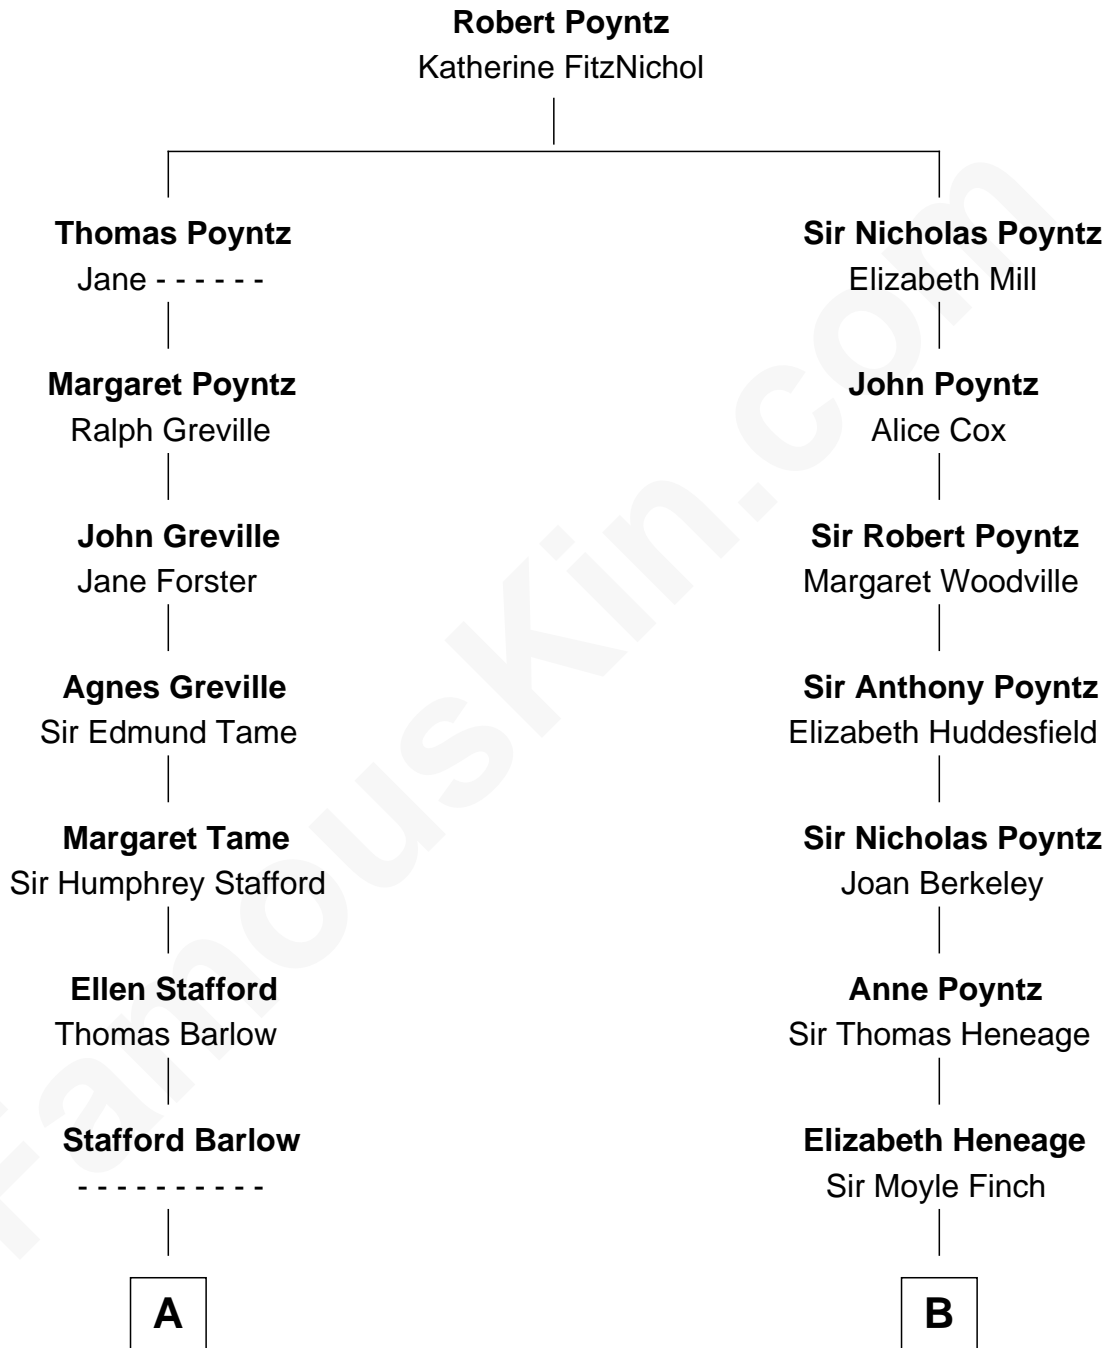

FamousKin.com

Relationship Chart of

Robert Townsend

Member of the Culper Spy Ring during the American Revolution

12th cousin 2 times removed of

Lt. Gen. James Brudenell

Leader of the "Charge of the Light Brigade"

A

Audrey Barlow

William Almy

Job Almy

Mary Unthank

Audrey Almy

James Townsend

Jacob Townsend