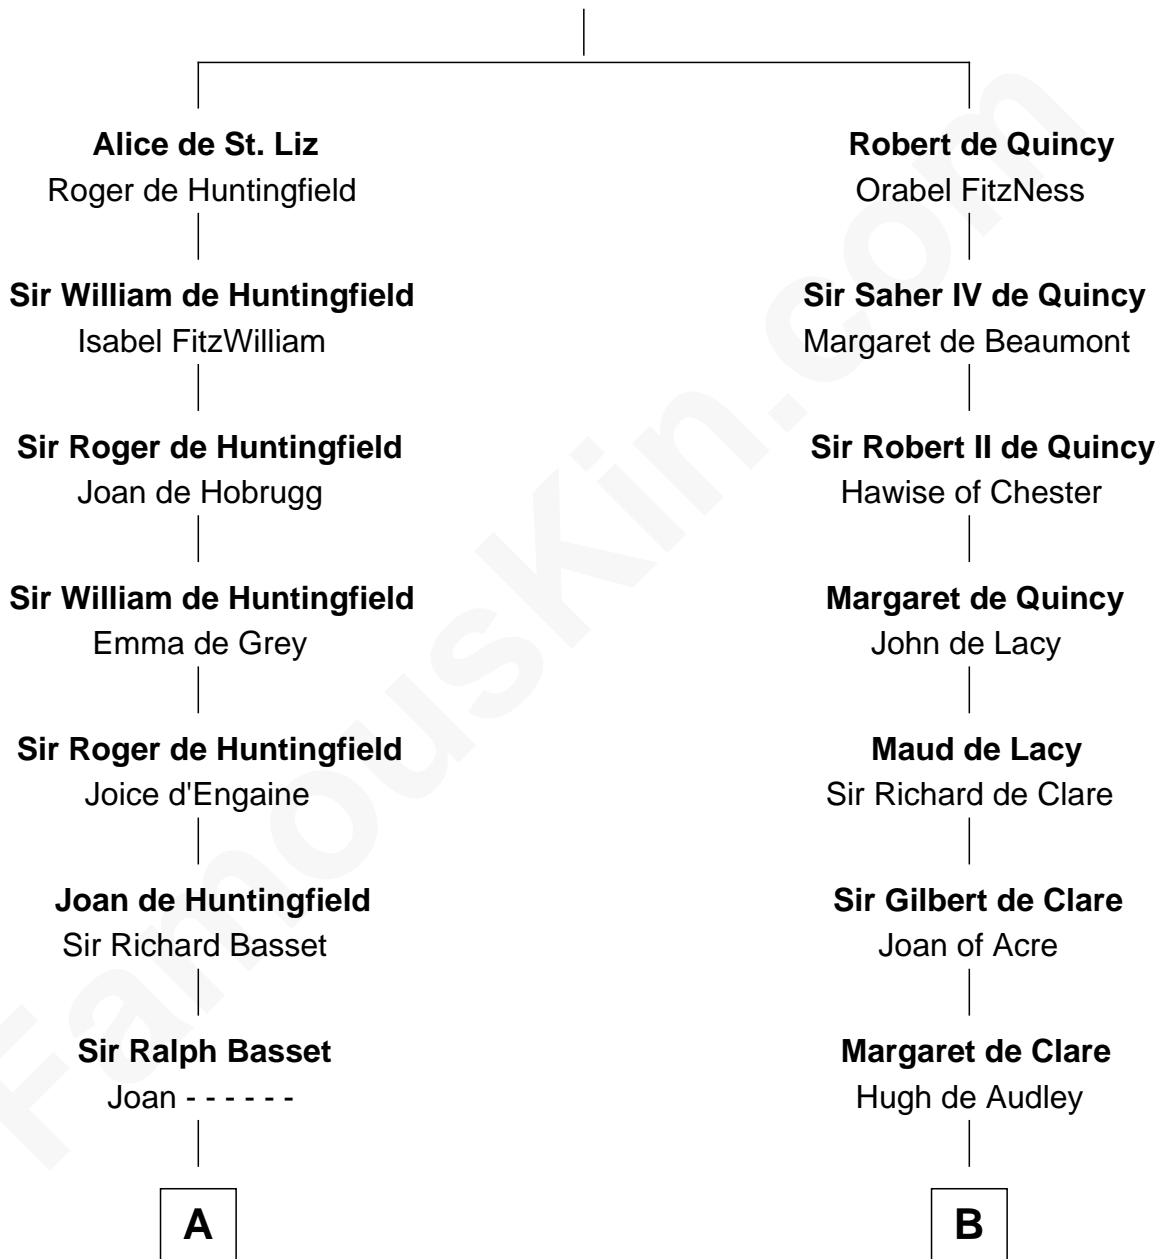

Jonathan Swift

Author of Gulliver's Travels

Saher I de Quincy

Maud de St. Liz