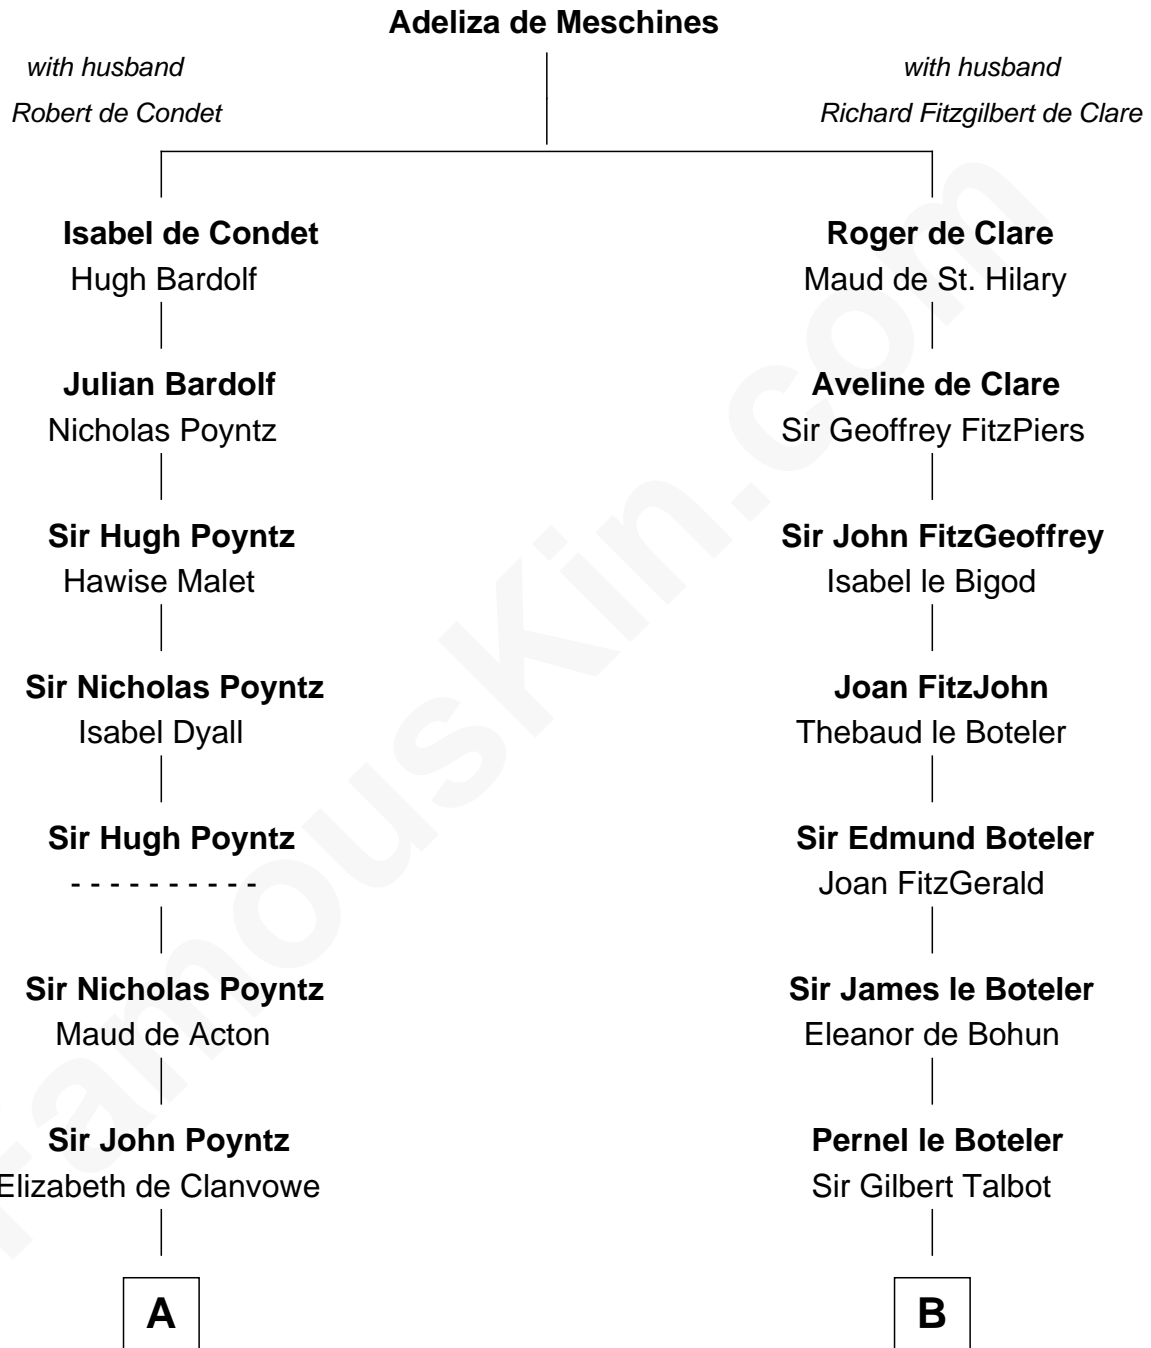

## Relationship Chart of

### Robert Townsend

*Member of the Culper Spy Ring during the American Revolution*

18th cousin 2 times removed of

**Jonathan Swift**

*Author of Gulliver's Travels*

**C**

**Audrey Almy**  
James Townsend

**Jacob Townsend**  
Phoebe Seaman

**Samuel Townsend**  
Sarah Stoddard

**Robert Townsend**  
*Spy known as "Culper Jr."*

**D**

**Jonathan Swift**  
Abigail Erick

**Jonathan Swift**  
*Author of Gulliver's Travels*

FamousKin.com