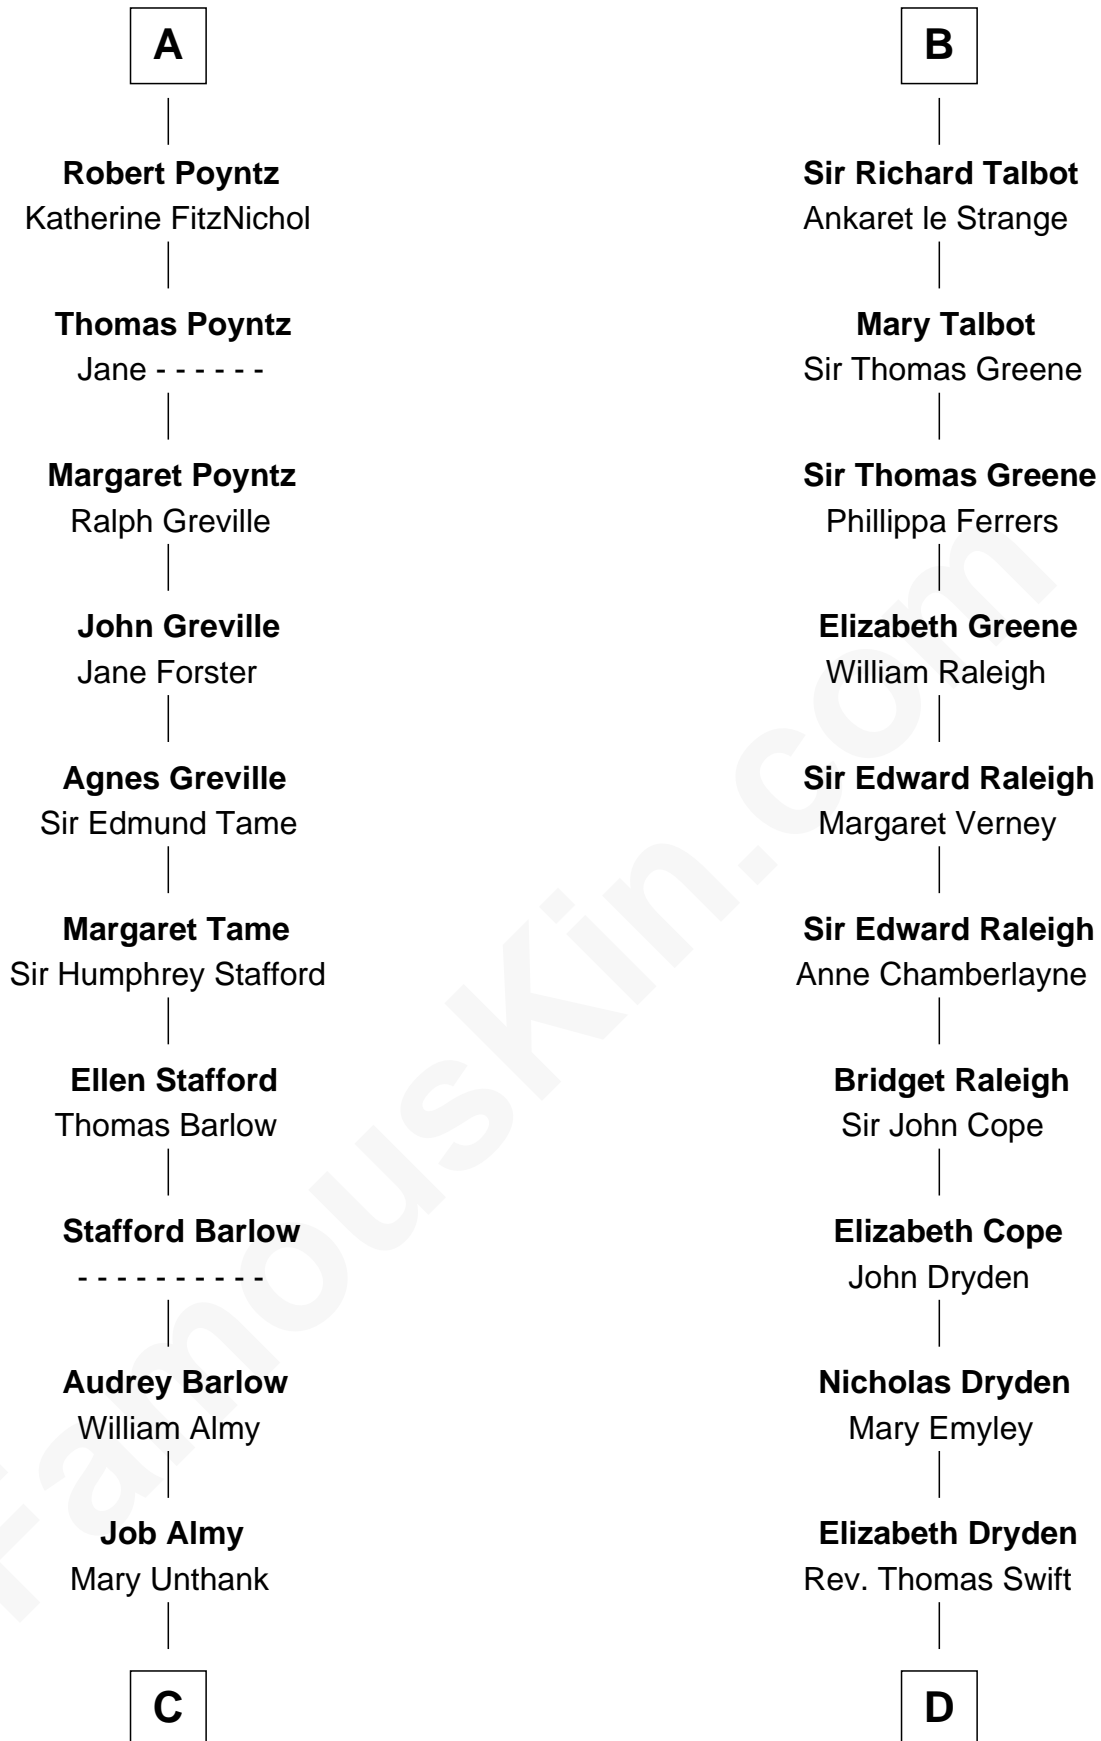

## Relationship Chart of

### Robert Townsend

*Member of the Culper Spy Ring during the American Revolution*

18th cousin 2 times removed of

**Jonathan Swift**

*Author of Gulliver's Travels*

**C**

**Audrey Almy**  
James Townsend

**Jacob Townsend**  
Phoebe Seaman

**Samuel Townsend**  
Sarah Stoddard

**Robert Townsend**  
*Spy known as "Culper Jr."*

**D**

**Jonathan Swift**  
Abigail Erick

**Jonathan Swift**  
*Author of Gulliver's Travels*

FamousKin.com