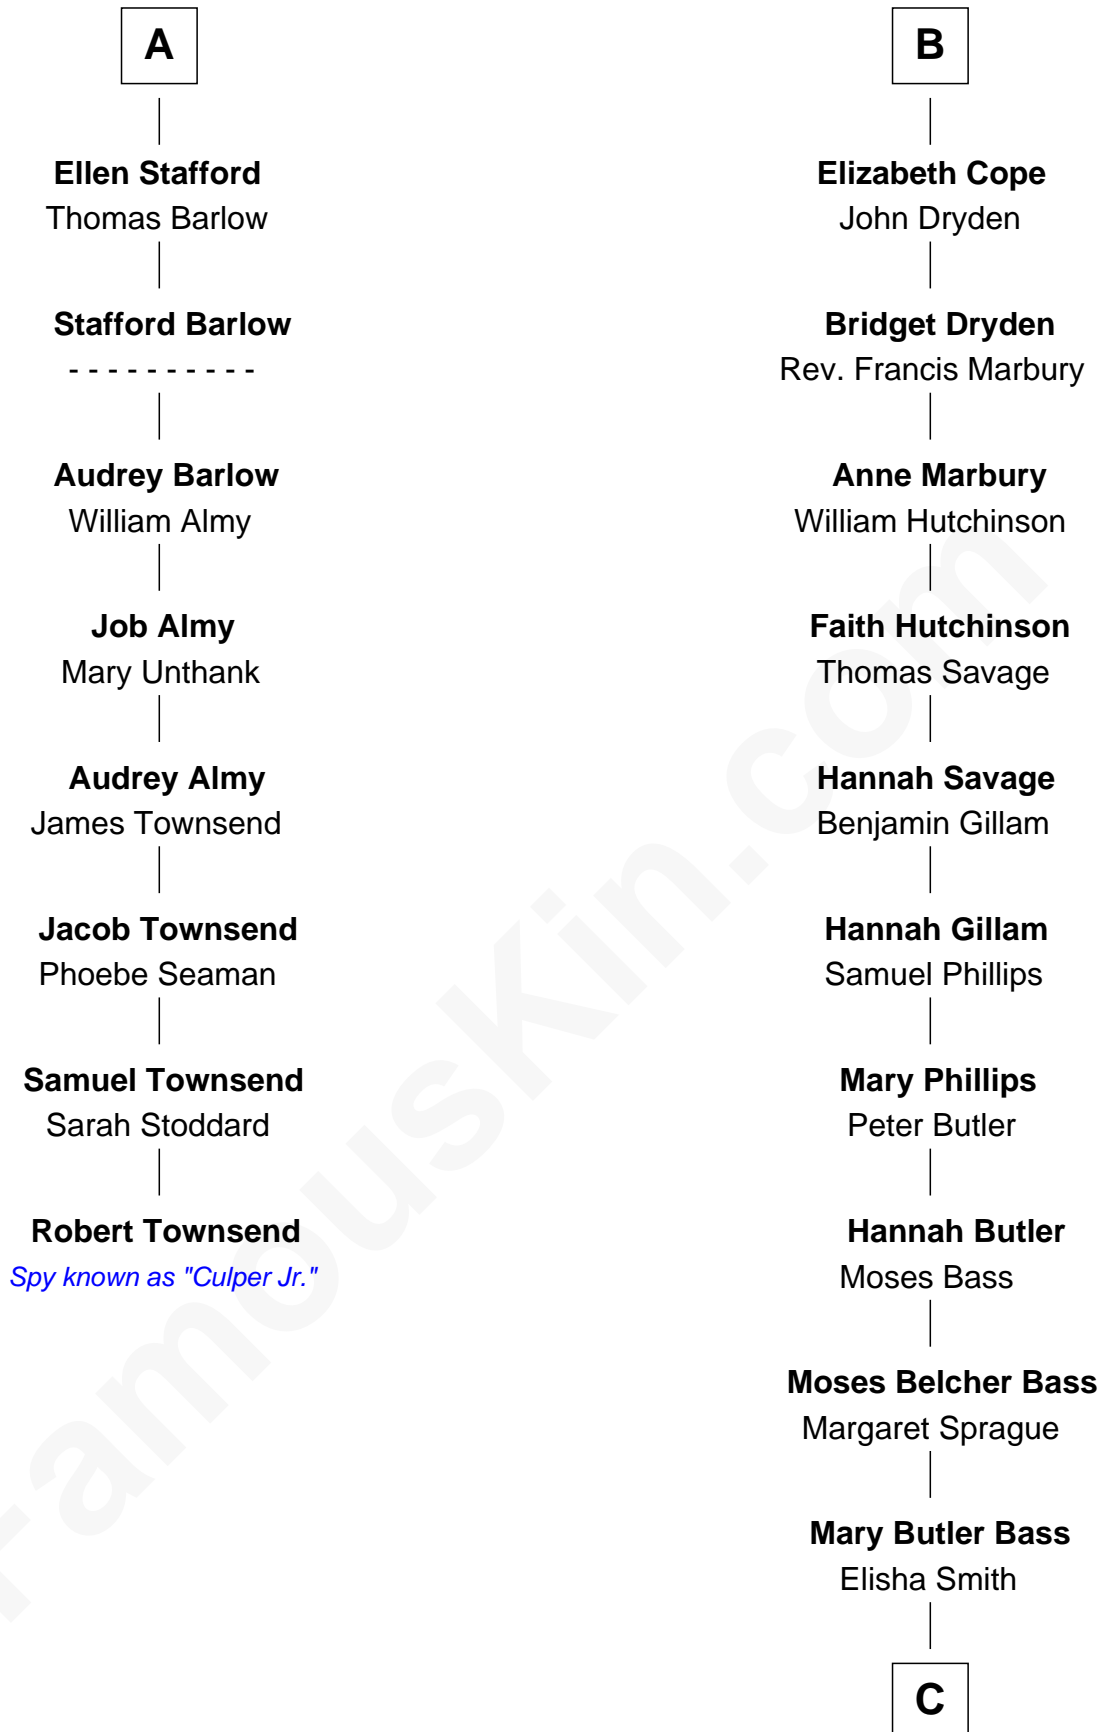

FamousKin.com

Relationship Chart of

Robert Townsend

Member of the Culper Spy Ring during the American Revolution

14th cousin 6 times removed of

Erskine Childers

4th President of Ireland

C

Cordelia Miller Smith
William Robert Pearmain

Margaret Cushing Pearmain
Dr. Hamilton Osgood

Mary Alden Osgood
Erskine Childers

Erskine Childers
4th President of Ireland

FamousKin.com