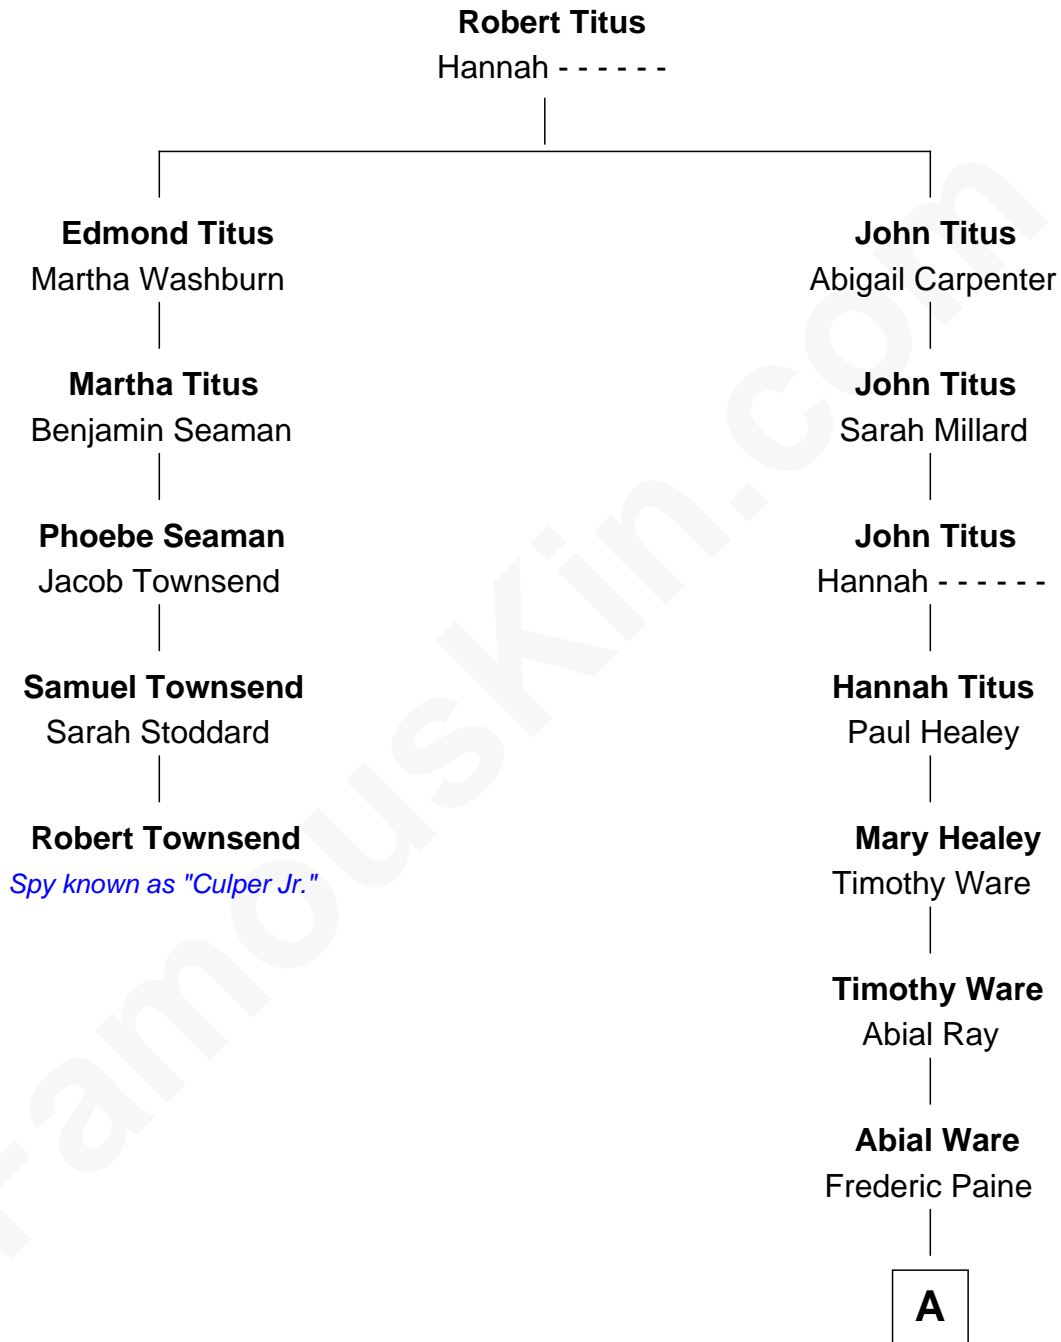

FamousKin.com

Relationship Chart of

Robert Townsend

Member of the Culper Spy Ring during the American Revolution

4th cousin 7 times removed of

Amy Grant

Christian/Pop Singer and Songwriter

A

Timothy Otis Paine

Agnes Howard

Isabel Paine

Henry Hastings Grant

Otis Paine Grant

Mizella Burton

Dr. Burton Paine Grant

Gloria Dean Napier