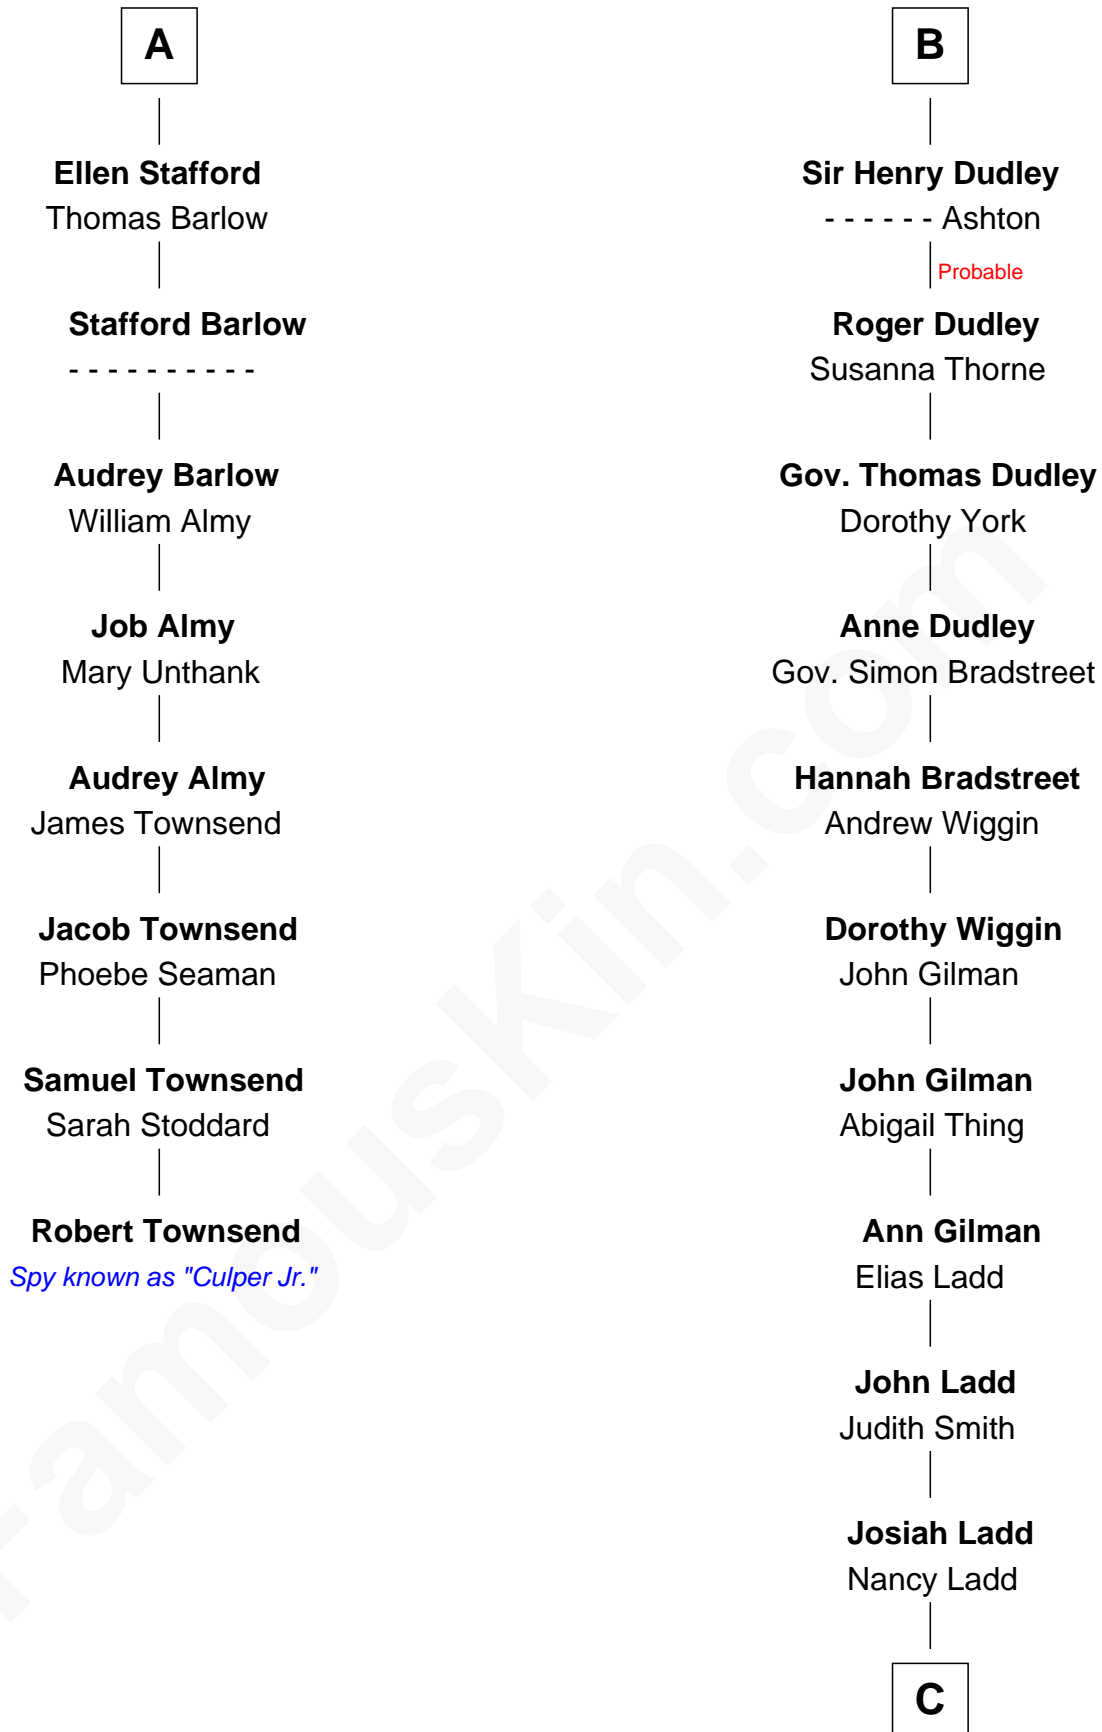

## Relationship Chart of

### Robert Townsend

*Member of the Culper Spy Ring during the American Revolution*

14th cousin 6 times removed of

**Alan Ladd**  
*Movie Actor*

**C**

**Alvaro Ladd**  
Nancy Shotwell

**Oscar F. Ladd**  
Julia Henrietta Meigs