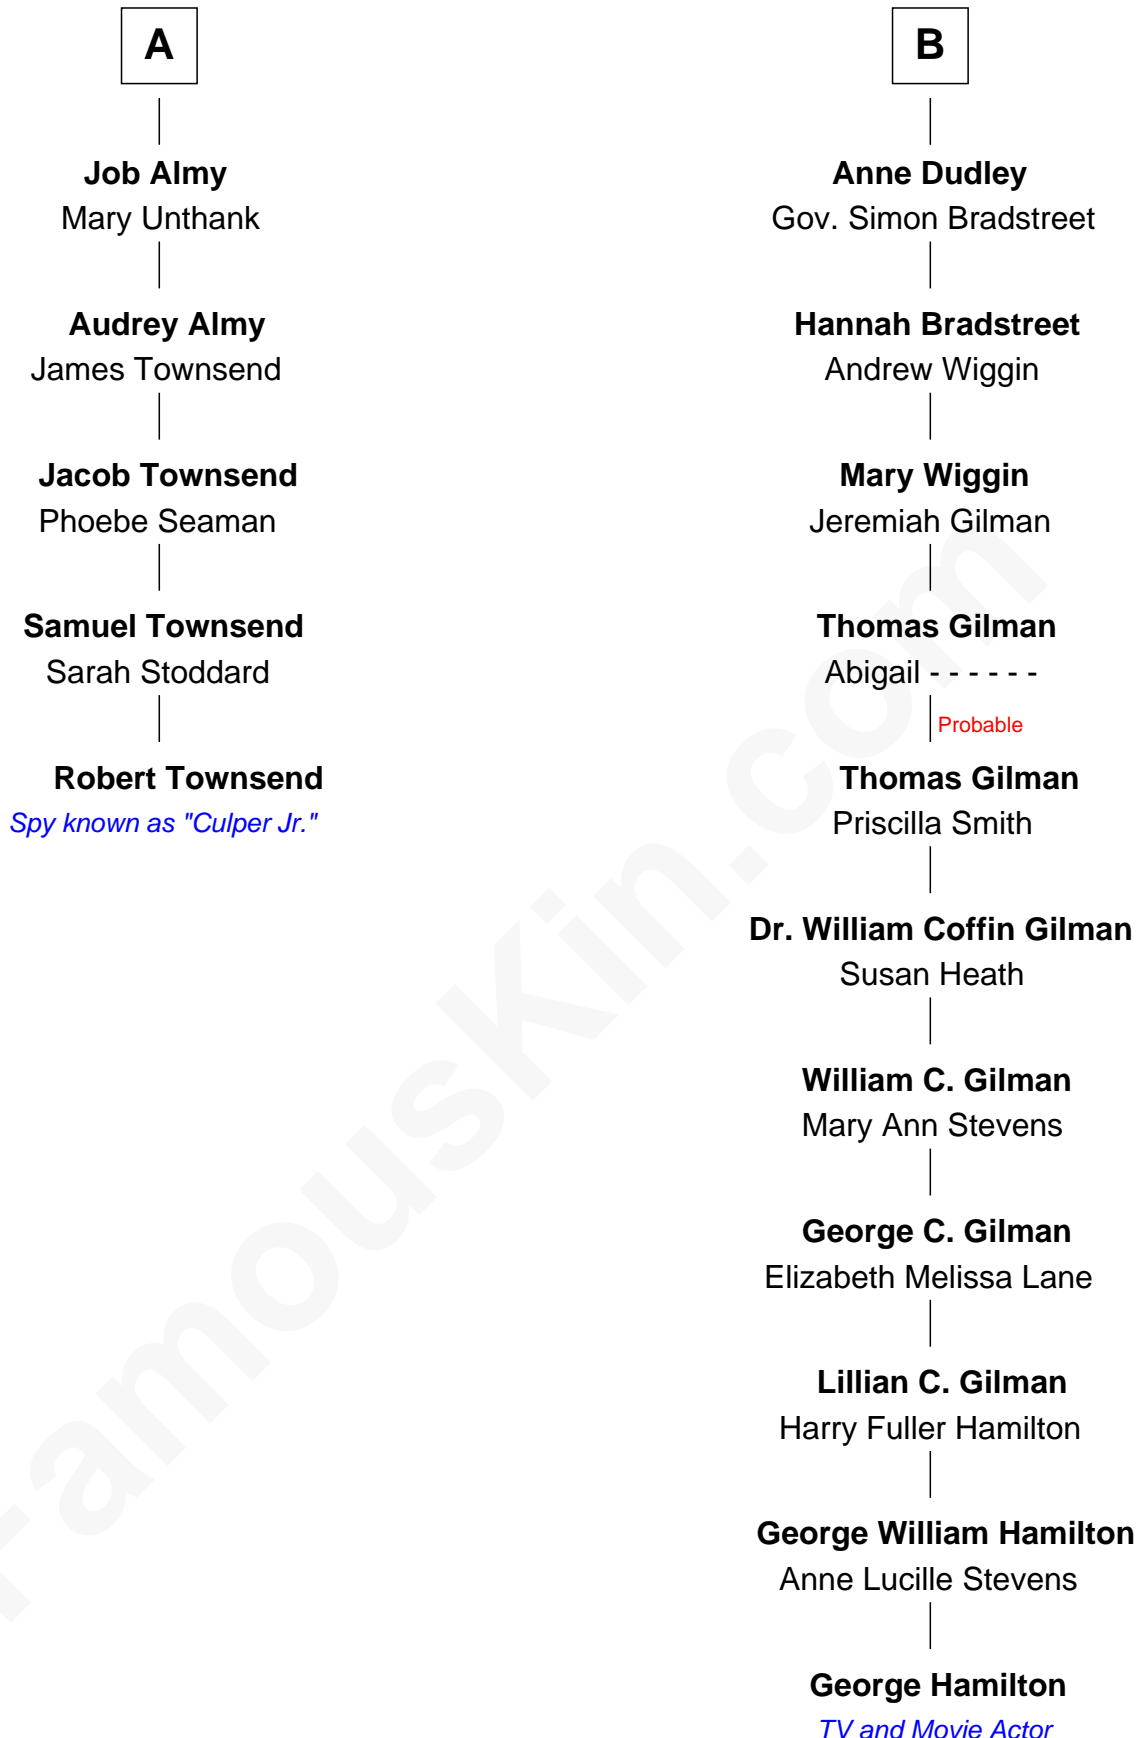

## Relationship Chart of

### Robert Townsend

*Member of the Culper Spy Ring during the American Revolution*

11th cousin 6 times removed of

**George Hamilton**  
*TV and Movie Actor*

George Hamilton photo by [Angela George](#) [\(CC BY-SA 3.0\)](#)