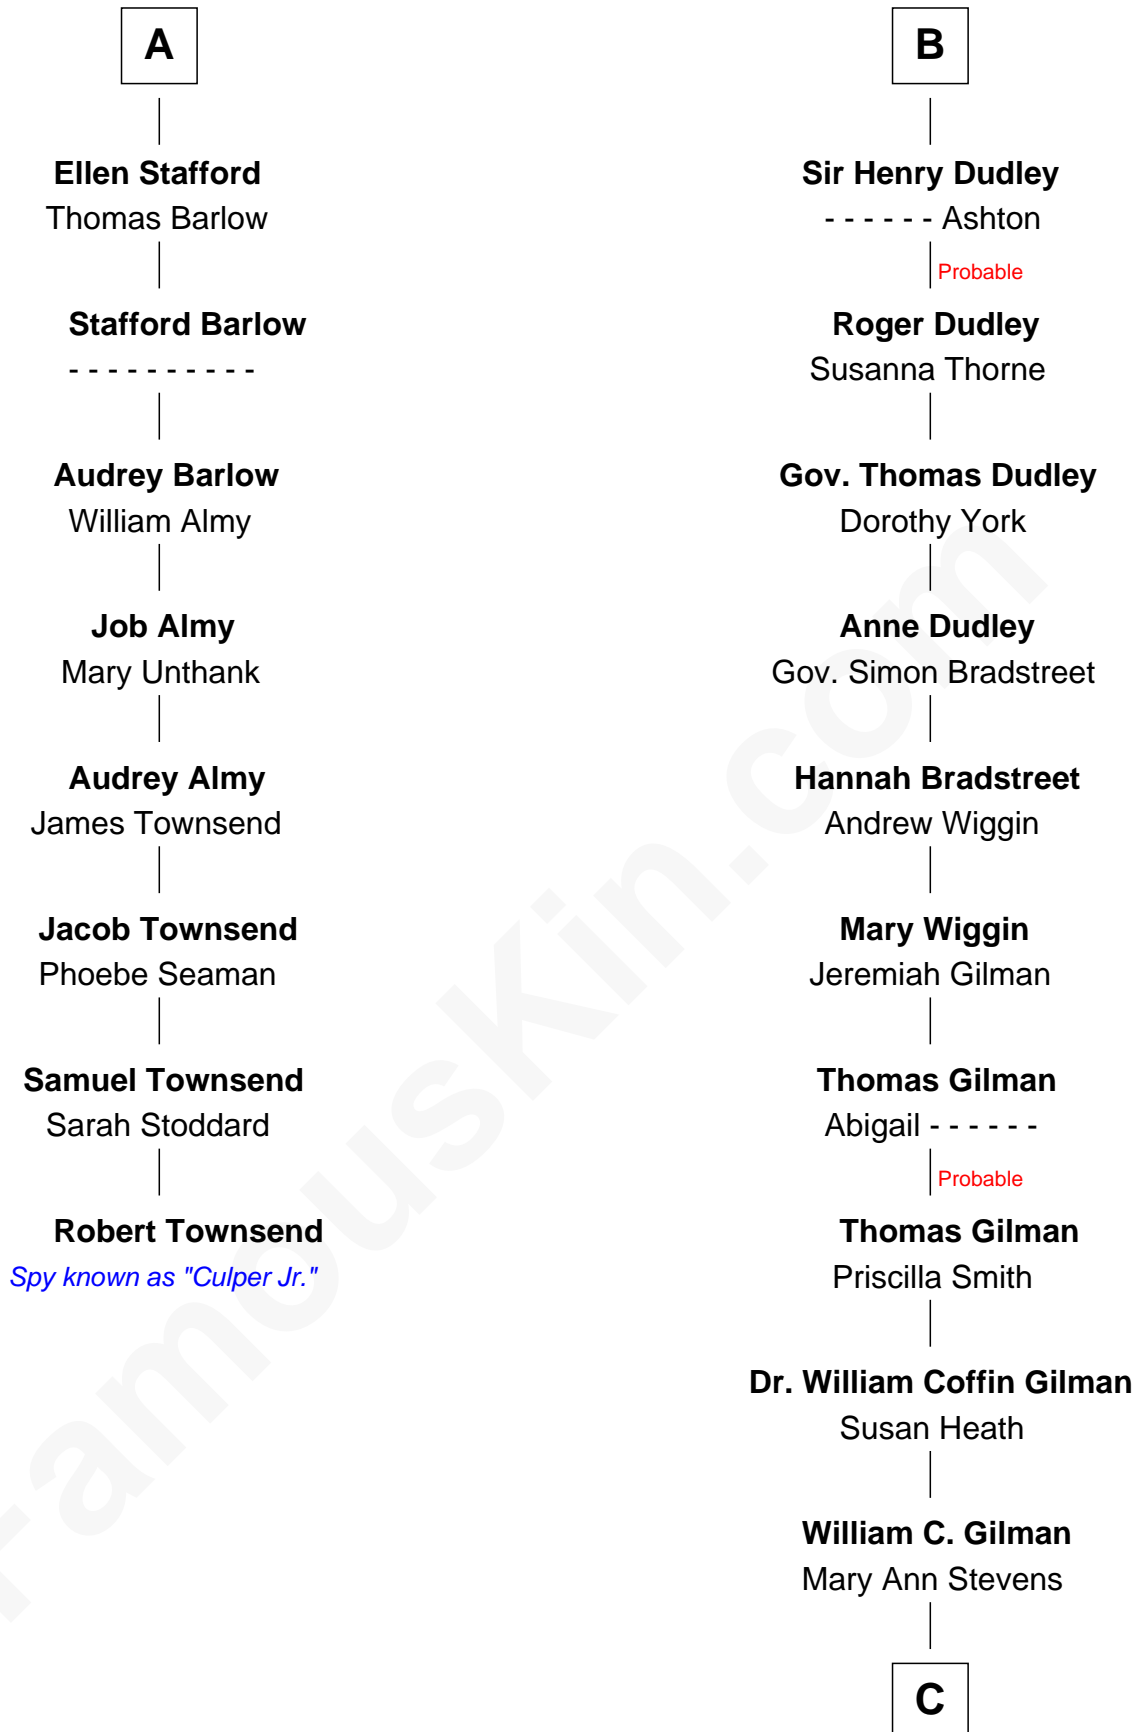

FamousKin.com

Relationship Chart of

Robert Townsend

Member of the Culper Spy Ring during the American Revolution

14th cousin 6 times removed of

George Hamilton
TV and Movie Actor

C

George C. Gilman
Elizabeth Melissa Lane

Lillian C. Gilman
Harry Fuller Hamilton

George William Hamilton
Anne Lucille Stevens

George Hamilton
TV and Movie Actor