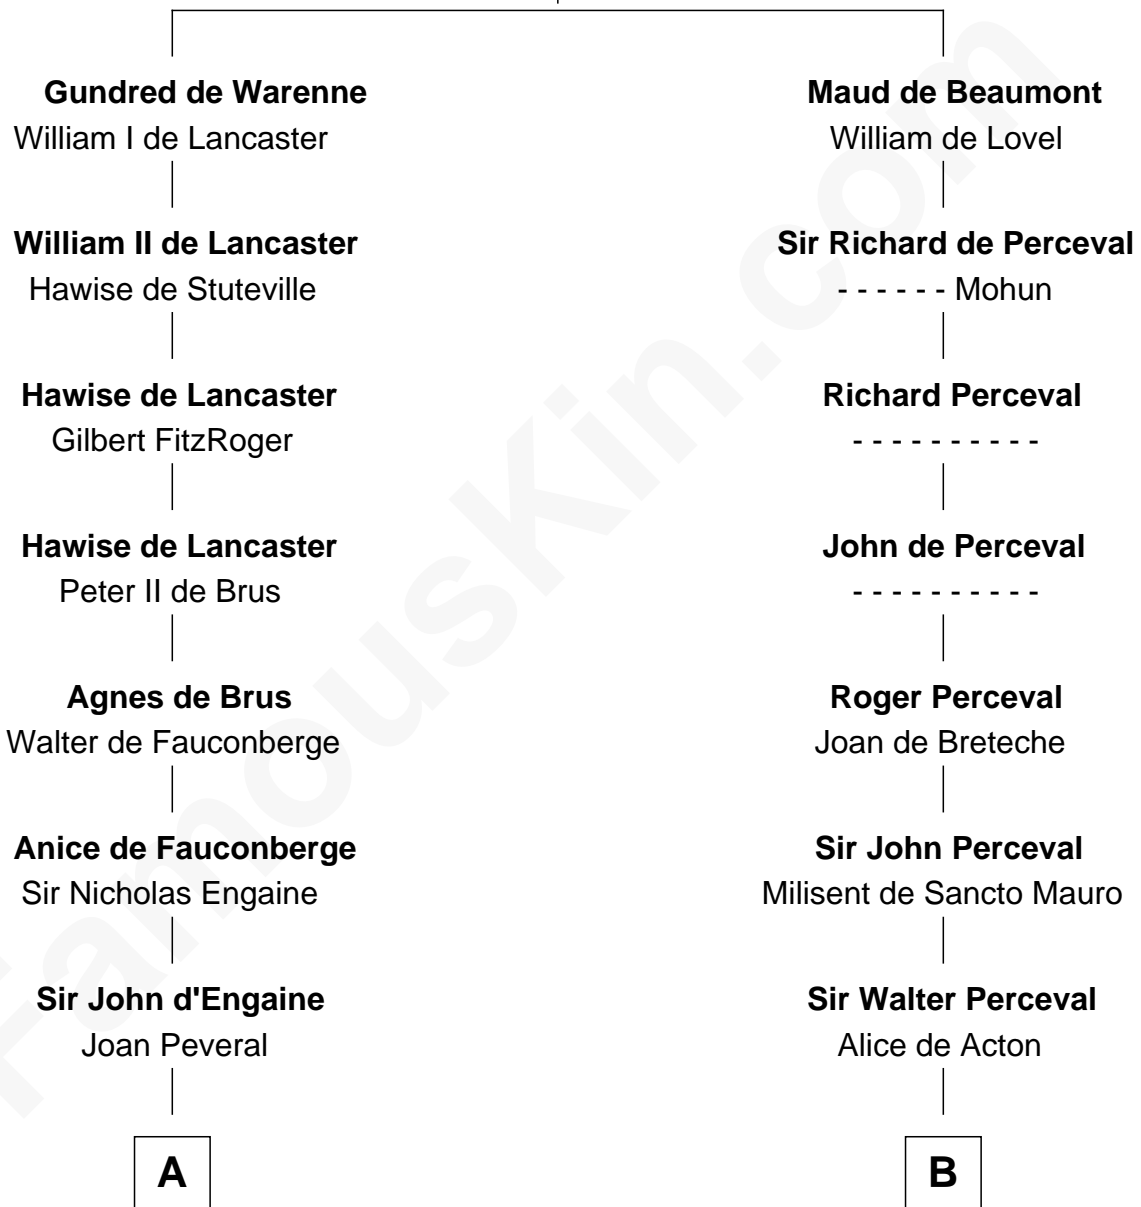

Isabel de Vermandois

with husband
William de Warenne

with husband
Sir Robert de Beaumont