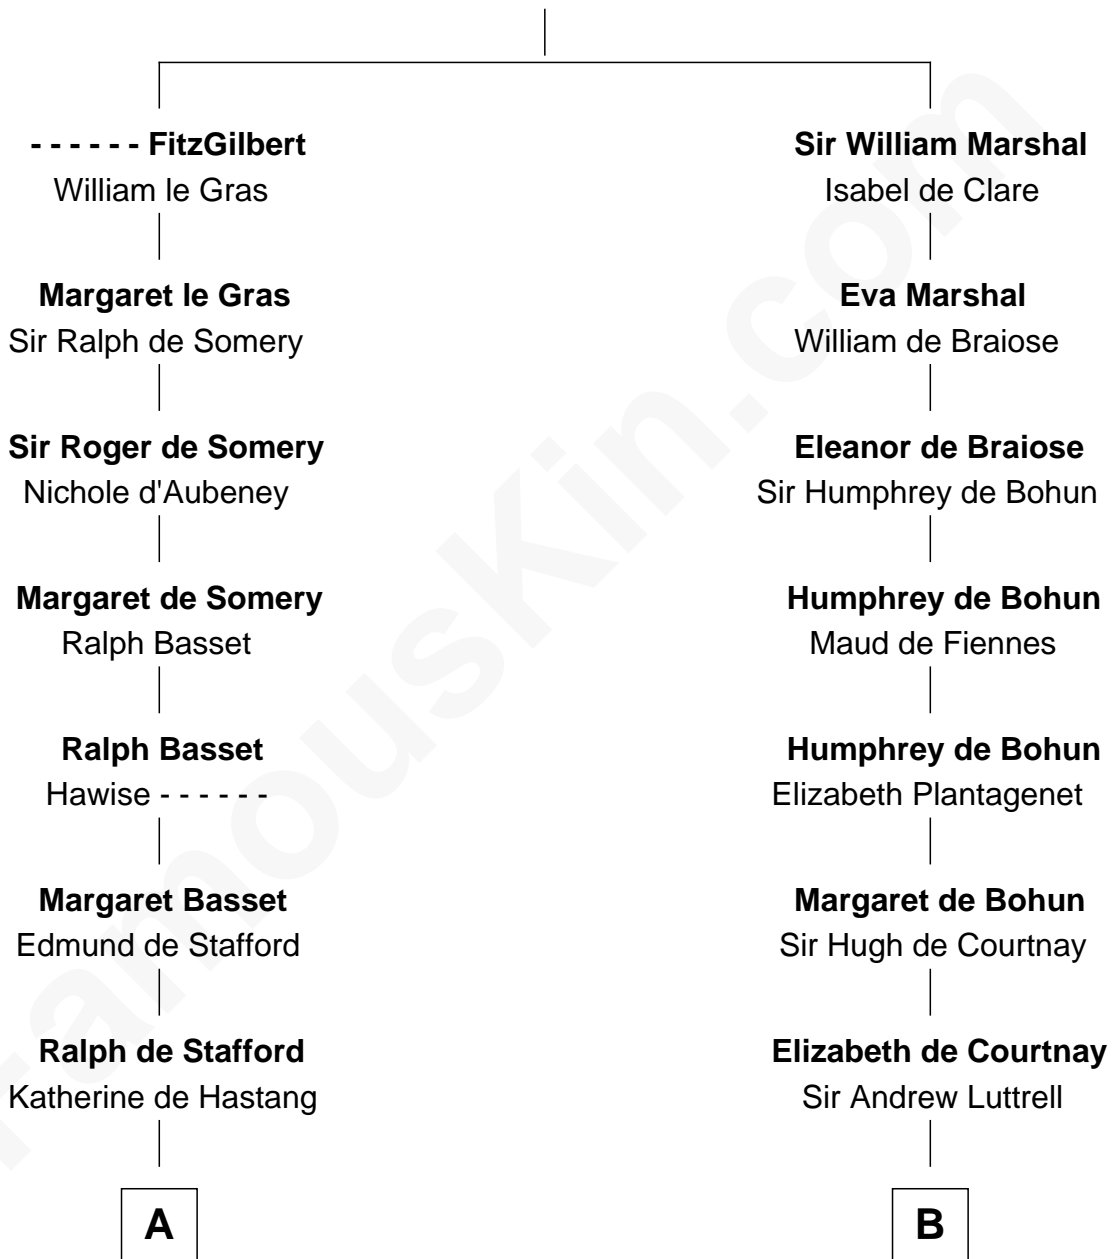

FamousKin.com

Relationship Chart of

Robert Townsend

Member of the Culper Spy Ring during the American Revolution

21st cousin of

Herman Melville
Author of Moby Dick

John FitzGilbert
Sybilla of Salisbury

C

Job Almy

Mary Unthank

Audrey Almy

James Townsend

Jacob Townsend

Phoebe Seaman

Samuel Townsend

Sarah Stoddard