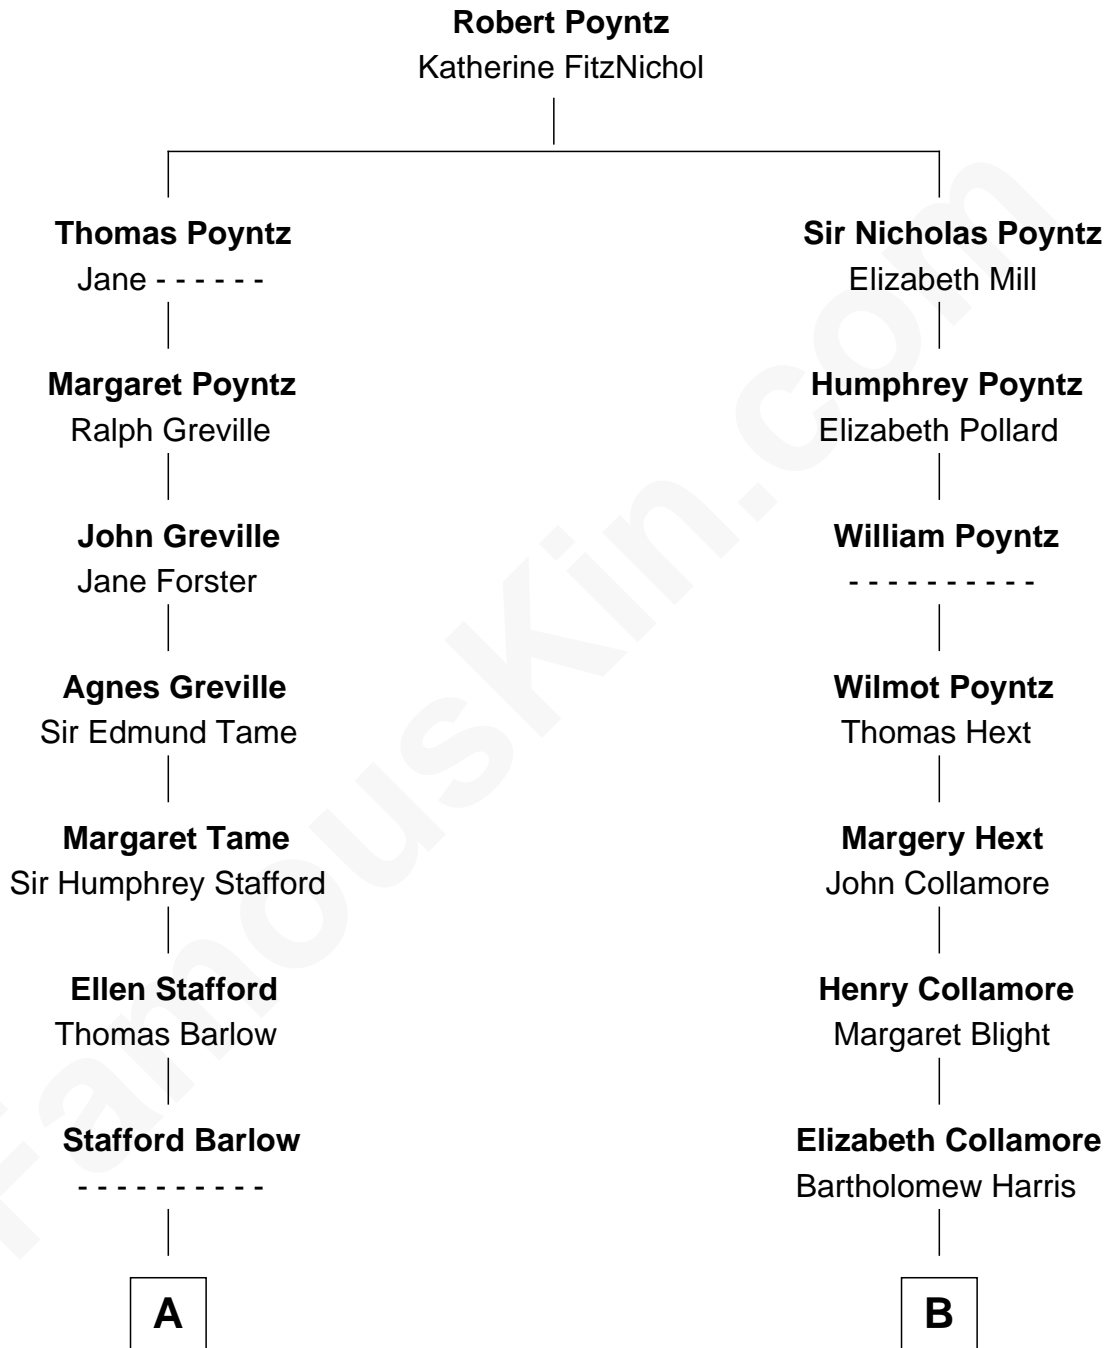

FamousKin.com

Relationship Chart of

Robert Townsend

Member of the Culper Spy Ring during the American Revolution

12th cousin 6 times removed of

Elisabeth Shue

TV and Movie Actress

C

Anne Brewster Wells

James William Shue

Elisabeth Shue

TV and Movie Actress

FamousKin.com