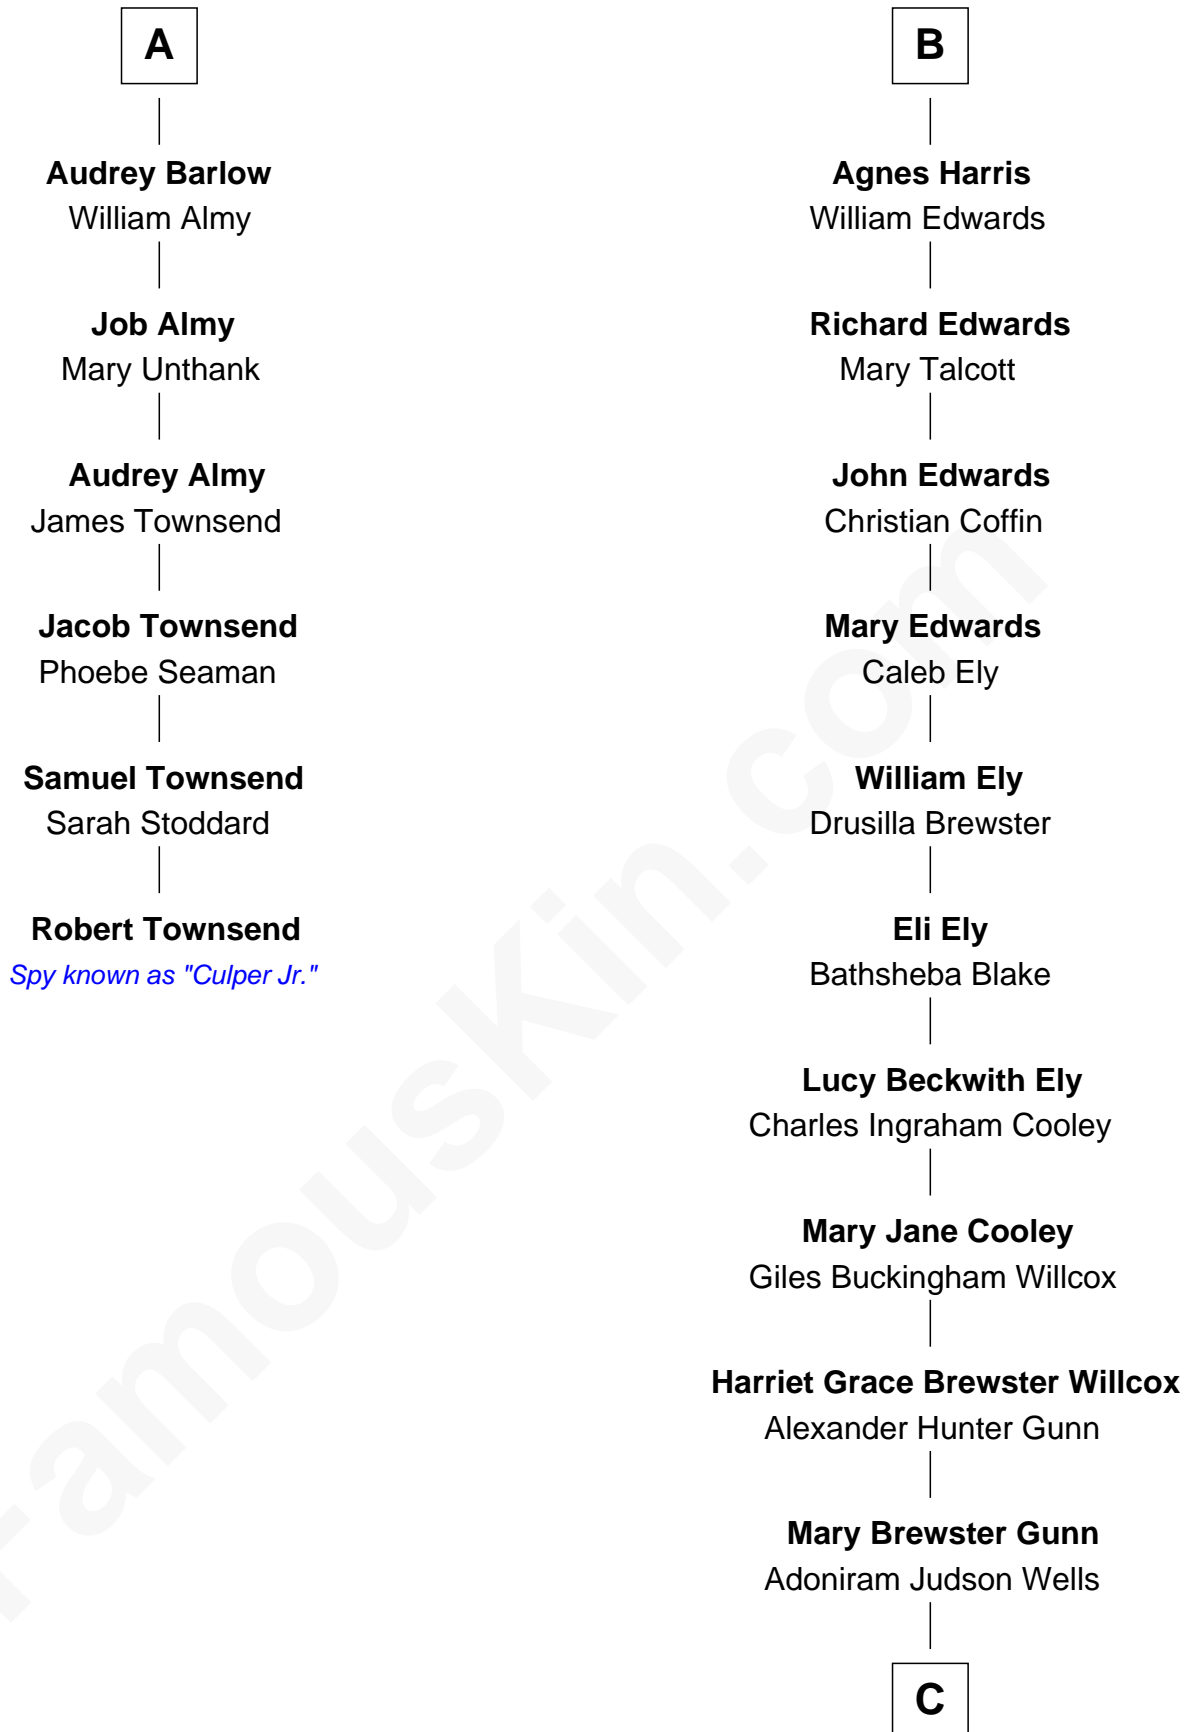

FamousKin.com

Relationship Chart of

Robert Townsend

Member of the Culper Spy Ring during the American Revolution

12th cousin 6 times removed of

Elisabeth Shue

TV and Movie Actress

C

Anne Brewster Wells

James William Shue

Elisabeth Shue

TV and Movie Actress

FamousKin.com