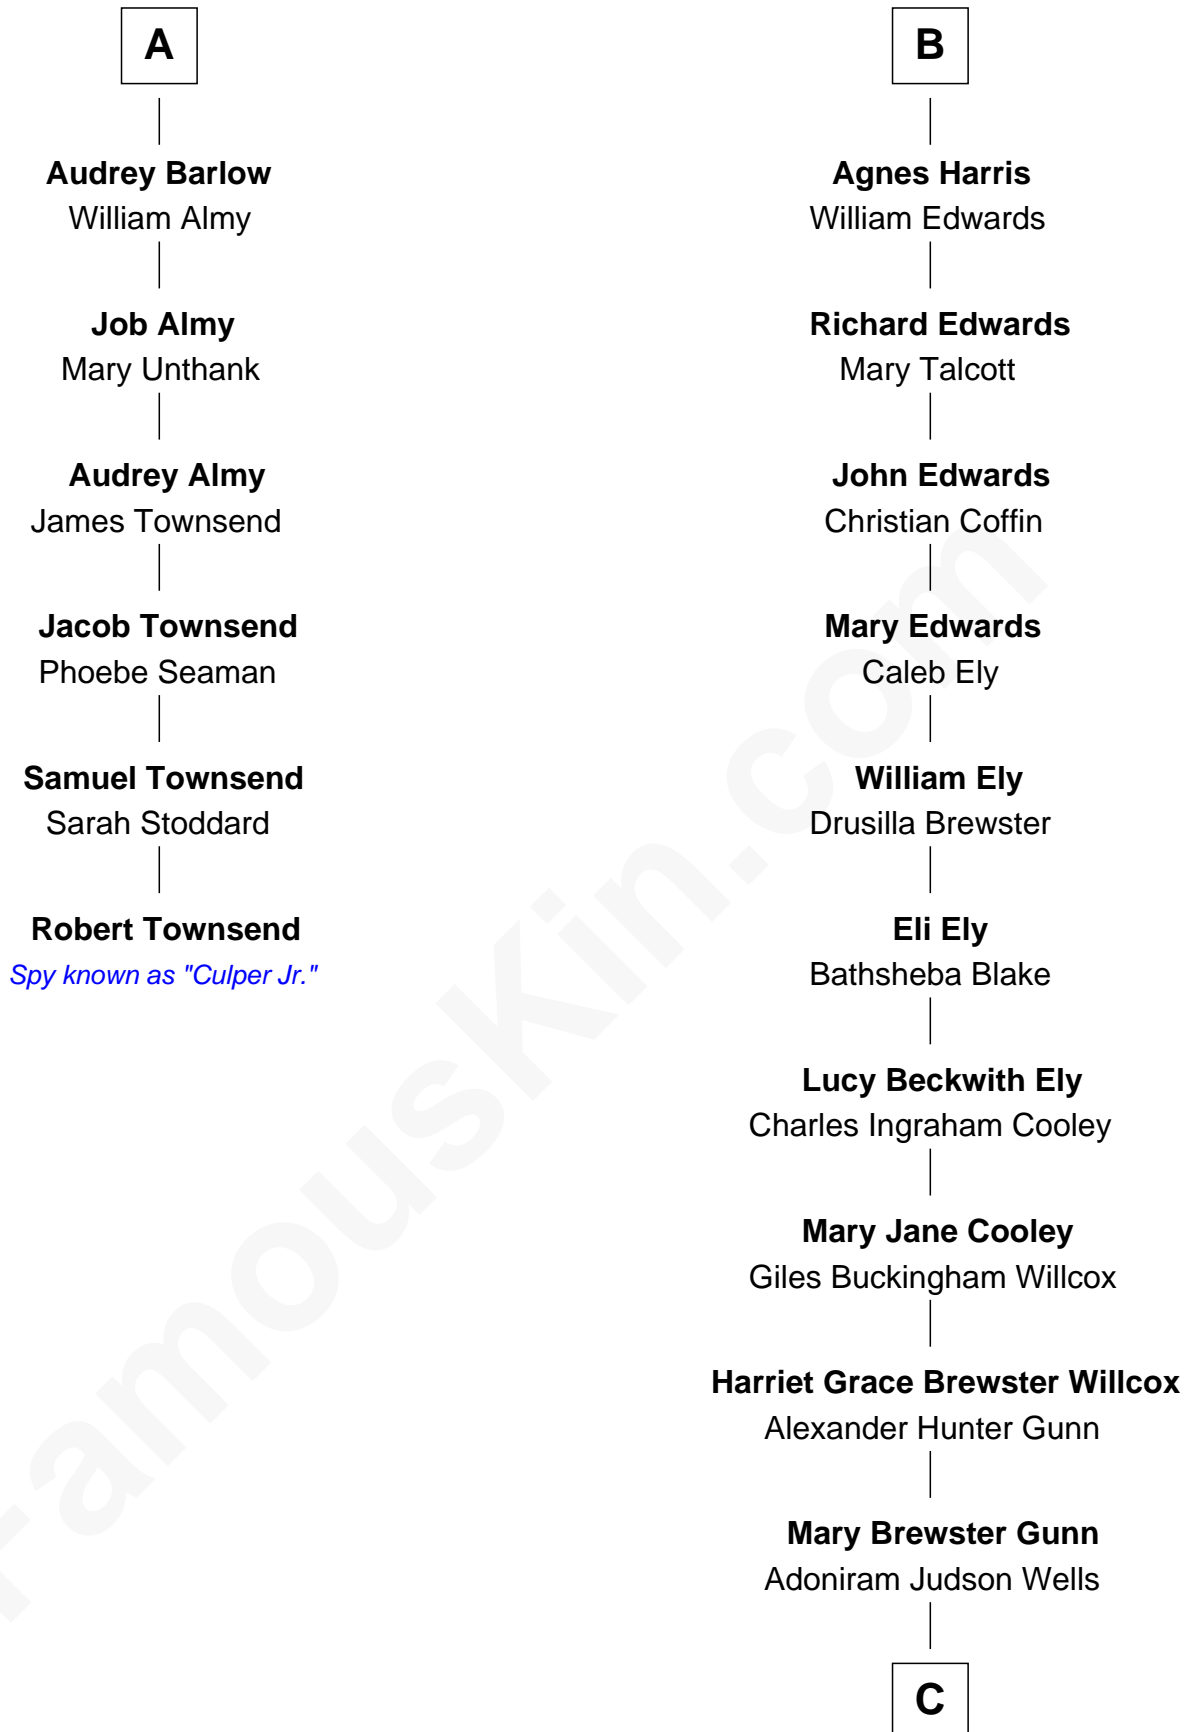

FamousKin.com

Relationship Chart of

Robert Townsend

Member of the Culper Spy Ring during the American Revolution

12th cousin 6 times removed of

Andrew Shue

TV Actor

C

Anne Brewster Wells

James William Shue

Andrew Shue

TV Actor

FamousKin.com