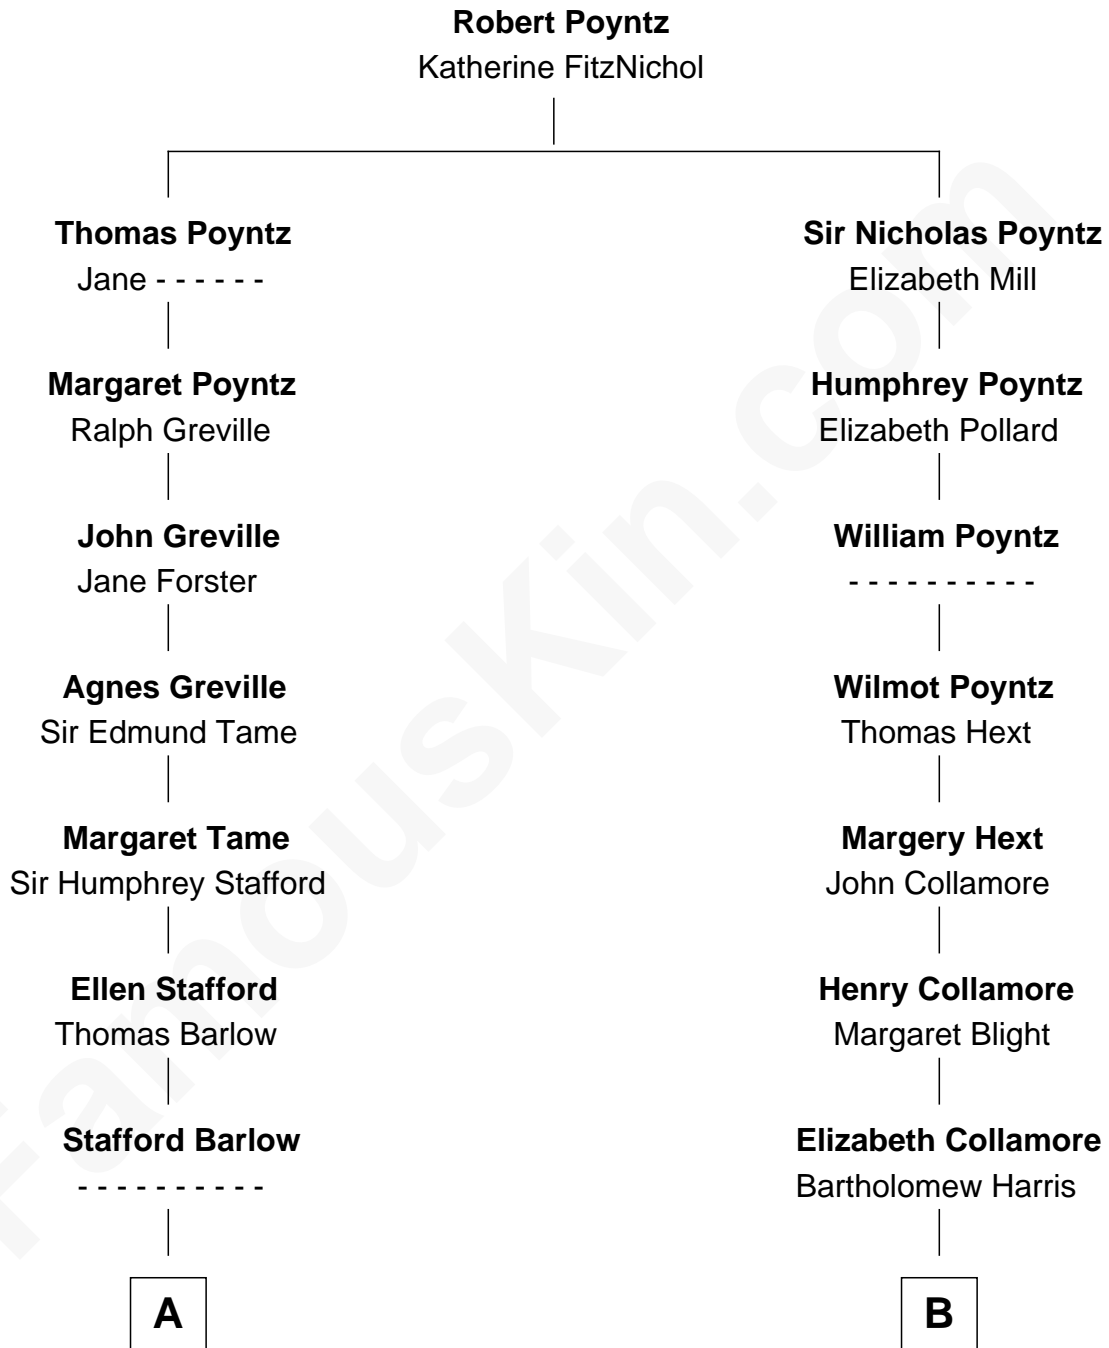

FamousKin.com

Relationship Chart of

Robert Townsend

Member of the Culper Spy Ring during the American Revolution

12th cousin 6 times removed of

Andrew Shue

TV Actor

C

Anne Brewster Wells

James William Shue

Andrew Shue

TV Actor

FamousKin.com