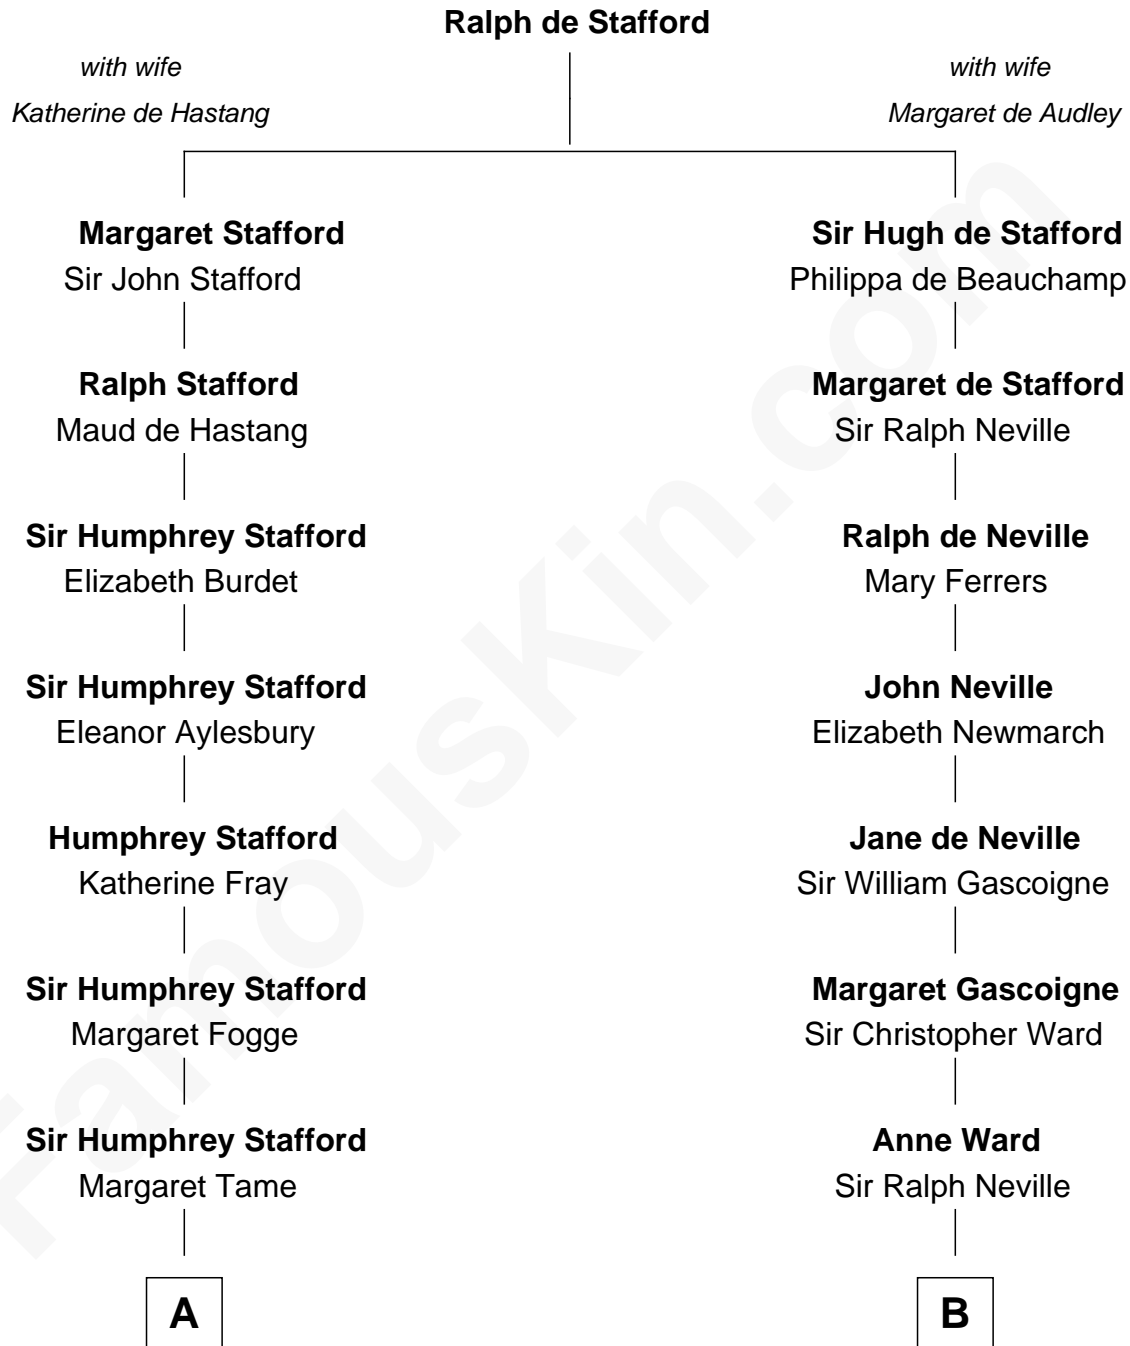

FamousKin.com

Relationship Chart of

Robert Townsend

Member of the Culper Spy Ring during the American Revolution

14th cousin 4 times removed of

Charles A. Pillsbury

Co-Founder of C.A. Pillsbury Co.

C

|
Margaret Sprague Carleton

George Alfred Pillsbury

|
Charles A. Pillsbury

Co-Founder of C.A. Pillsbury Co.

FamousKin.com