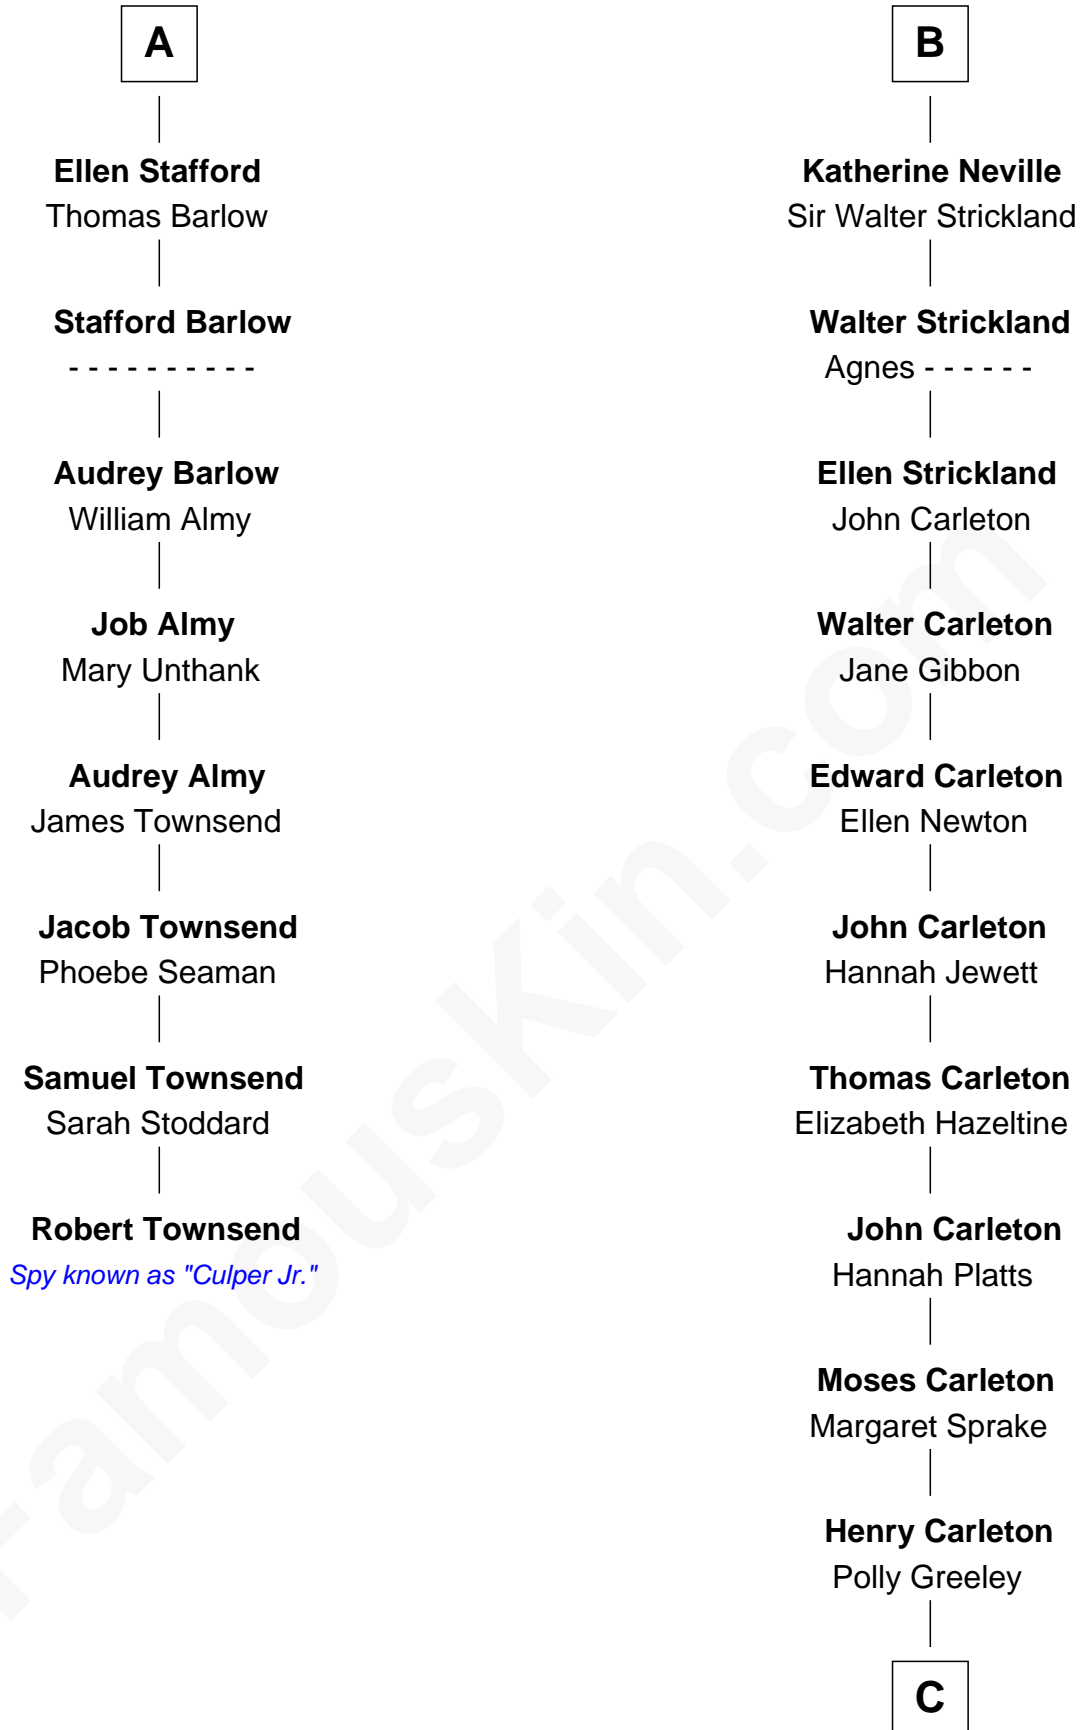

FamousKin.com

Relationship Chart of

Robert Townsend

Member of the Culper Spy Ring during the American Revolution

14th cousin 4 times removed of

Charles A. Pillsbury

Co-Founder of C.A. Pillsbury Co.

C