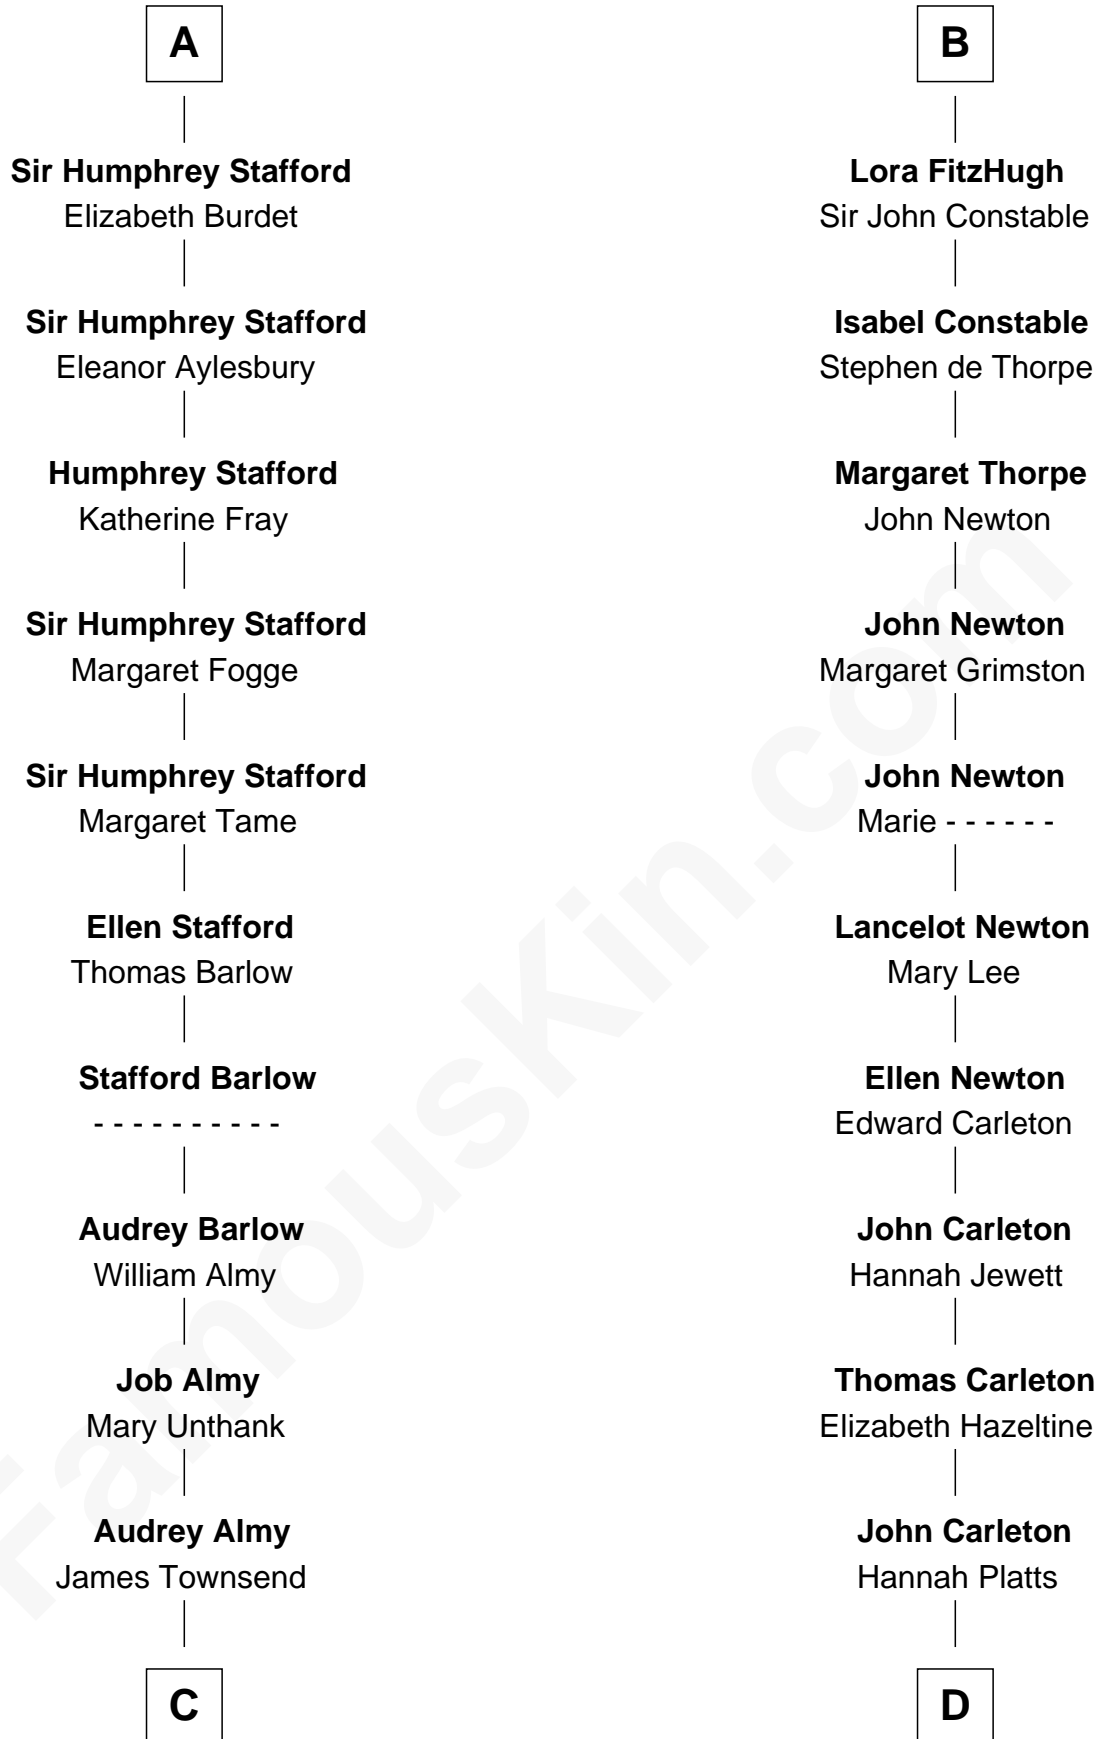

## Relationship Chart of

### Robert Townsend

*Member of the Culper Spy Ring during the American Revolution*

19th cousin 1 time removed of

### Charles A. Pillsbury

*Co-Founder of C.A. Pillsbury Co.*

**Sir William Longespee**

Ela of Salisbury

**C**

**Jacob Townsend**  
Phoebe Seaman

**Samuel Townsend**  
Sarah Stoddard

**Robert Townsend**  
*Spy known as "Culper Jr."*

**D**

**Moses Carleton**  
Margaret Sprake

**Henry Carleton**  
Polly Greeley

**Margaret Sprague Carleton**  
George Alfred Pillsbury

**Charles A. Pillsbury**  
*Co-Founder of C.A. Pillsbury Co.*

FamousKin.com