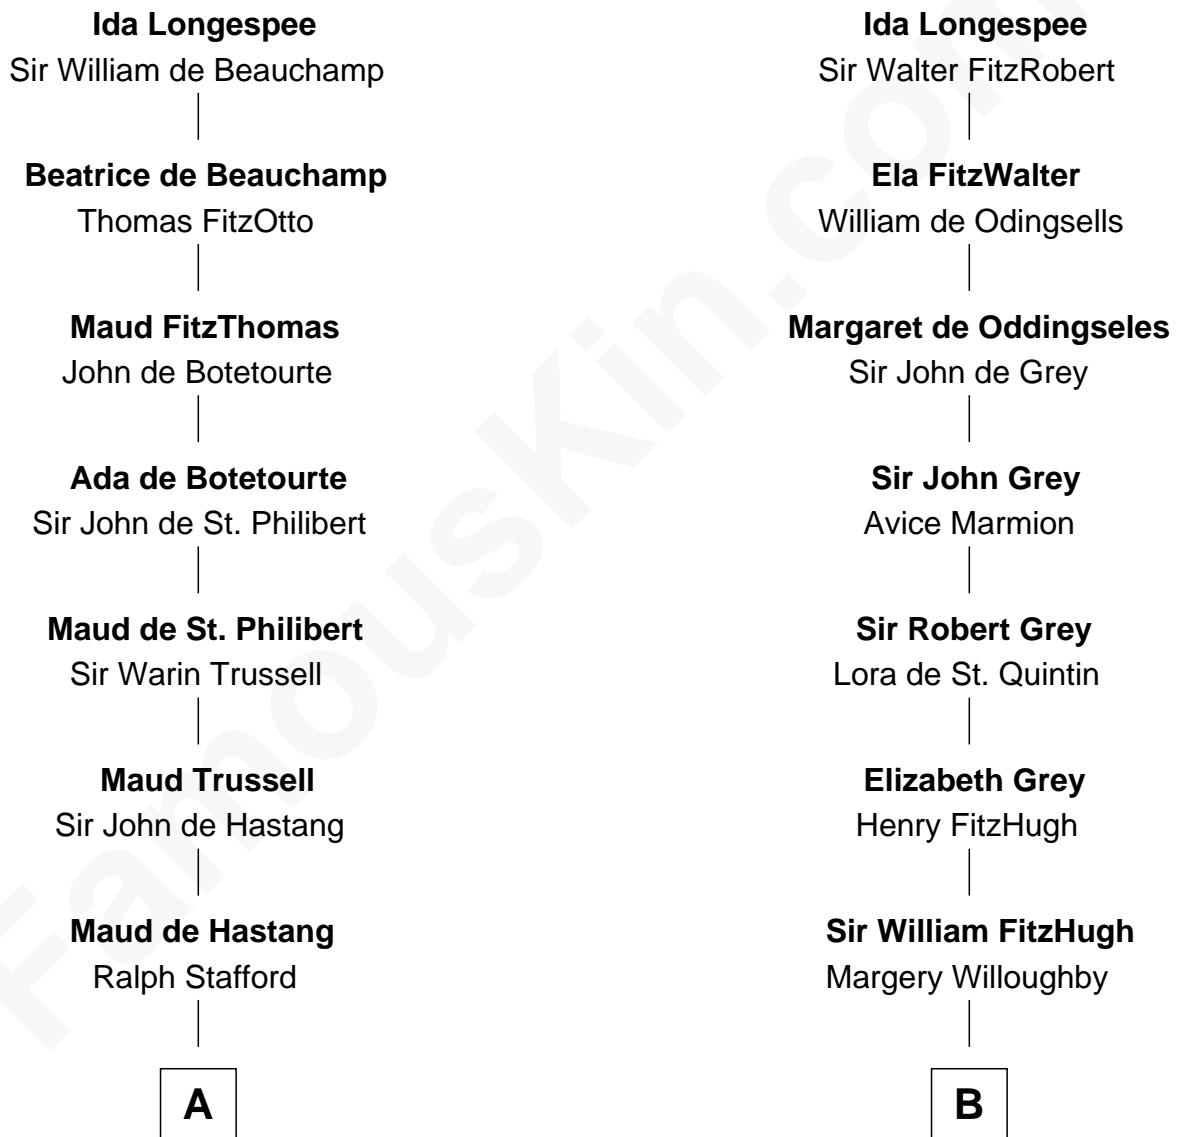

## Relationship Chart of

### Robert Townsend

*Member of the Culper Spy Ring during the American Revolution*

19th cousin 1 time removed of

### Charles A. Pillsbury

*Co-Founder of C.A. Pillsbury Co.*

**Sir William Longespee**

Ela of Salisbury

**C**

**Jacob Townsend**  
Phoebe Seaman

**Samuel Townsend**  
Sarah Stoddard

**Robert Townsend**  
*Spy known as "Culper Jr."*