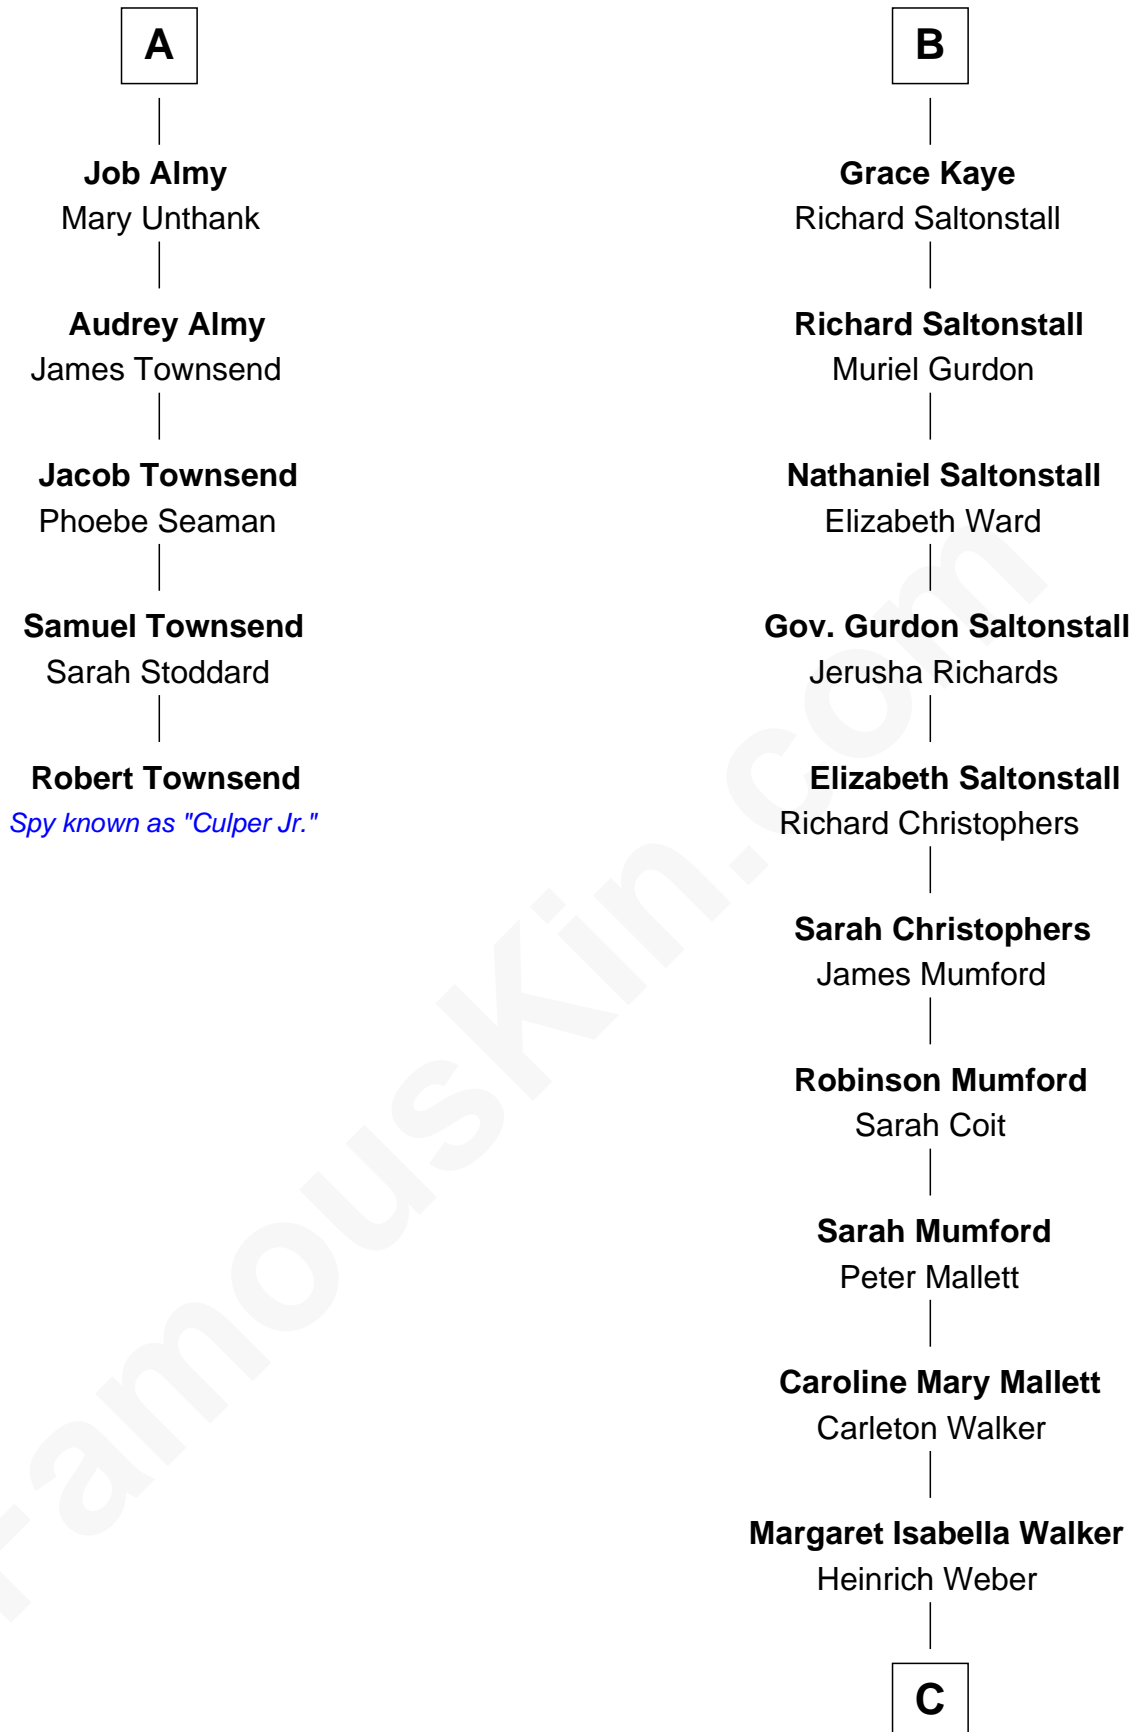

FamousKin.com

Relationship Chart of

Robert Townsend

Member of the Culper Spy Ring during the American Revolution

11th cousin 9 times removed of

Carly Fiorina

CEO of Hewlett-Packard

Sir Thomas Aylesbury
Katherine Pabenham

Eleanor Aylesbury
Sir Humphrey Stafford

Humphrey Stafford
Katherine Fray

Sir Humphrey Stafford
Margaret Fogge

Sir Humphrey Stafford
Margaret Tame

Ellen Stafford
Thomas Barlow

Stafford Barlow

Audrey Barlow
William Almy

A

Isabel Aylesbury
Sir Thomas Chaworth

Elizabeth Chaworth
Sir William FitzWilliam

Isabel FitzWilliam
Richard Wentworth

Matthew Wentworth
Elizabeth Woodruffe

Beatrice Wentworth
Arthur Kaye

John Kaye
Dorothy Mauleverer

Robert Kaye
Anne Flower

B

C

John Walker Weber

Maude Graves

Cara Carleton Weber

Harold Marvin Sneed

Joseph Tyree Sneed