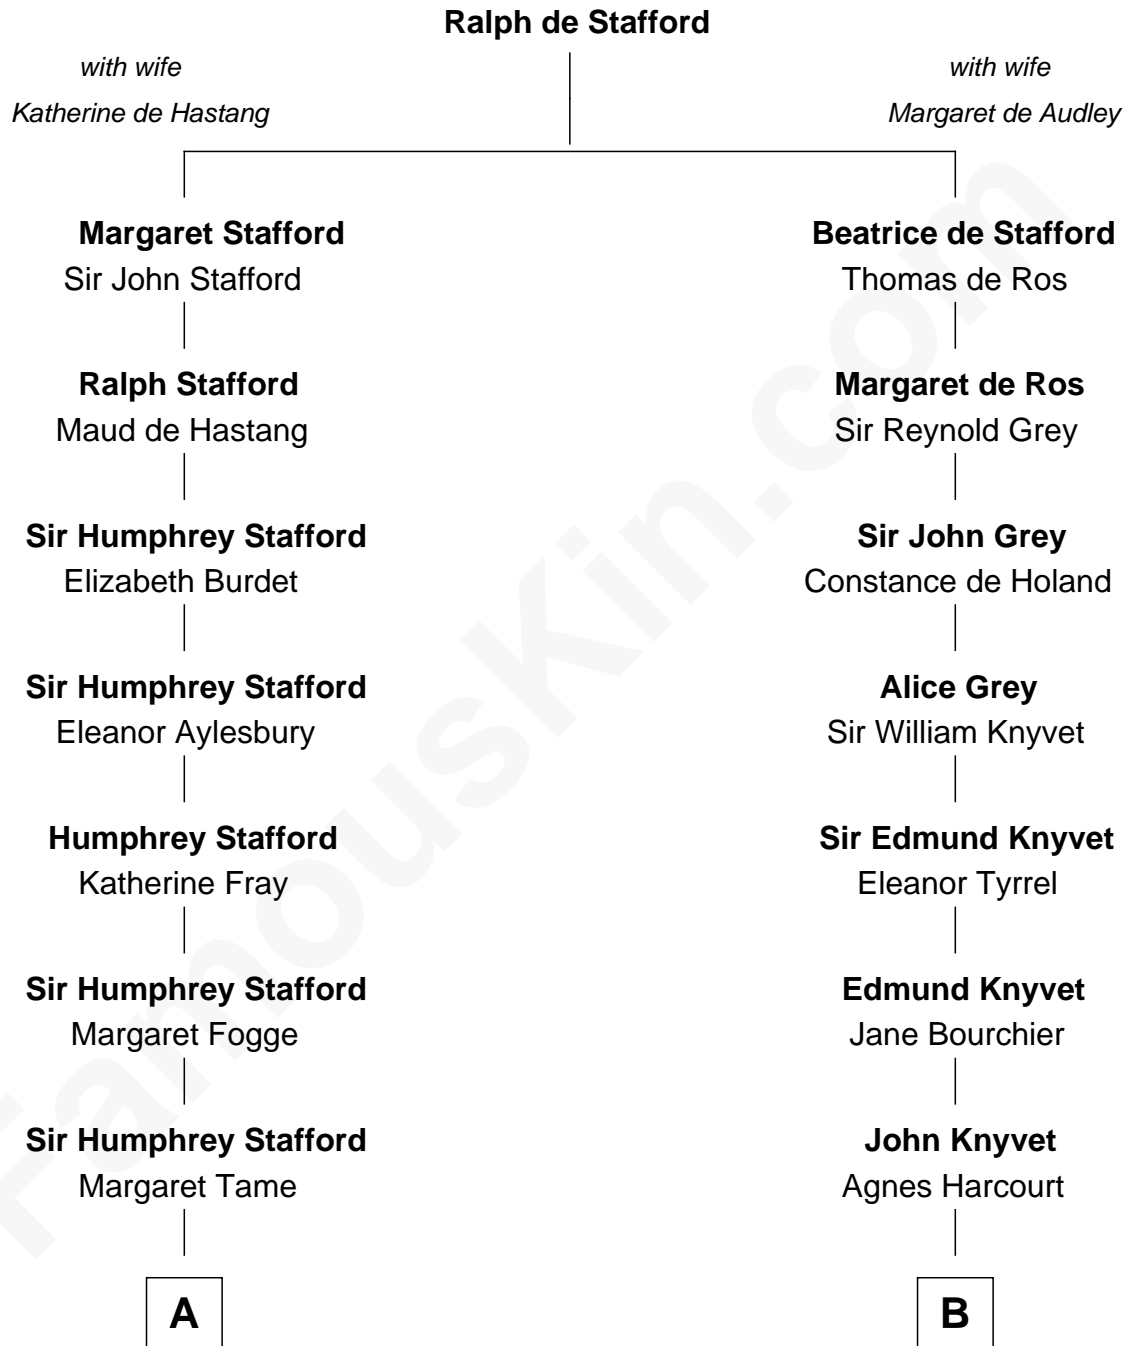

## Relationship Chart of

### Robert Townsend

Member of the Culper Spy Ring during the American Revolution

14th cousin 7 times removed of

**Carly Fiorina**

CEO of Hewlett-Packard

C

**Margaret Isabella Walker**

Heinrich Weber

**John Walker Weber**

Maude Graves

**Cara Carleton Weber**

Harold Marvin Sneed

**Joseph Tyree Sneed**

Madelon Montross Juergens

**Carly Fiorina**

*CEO of Hewlett-Packard*